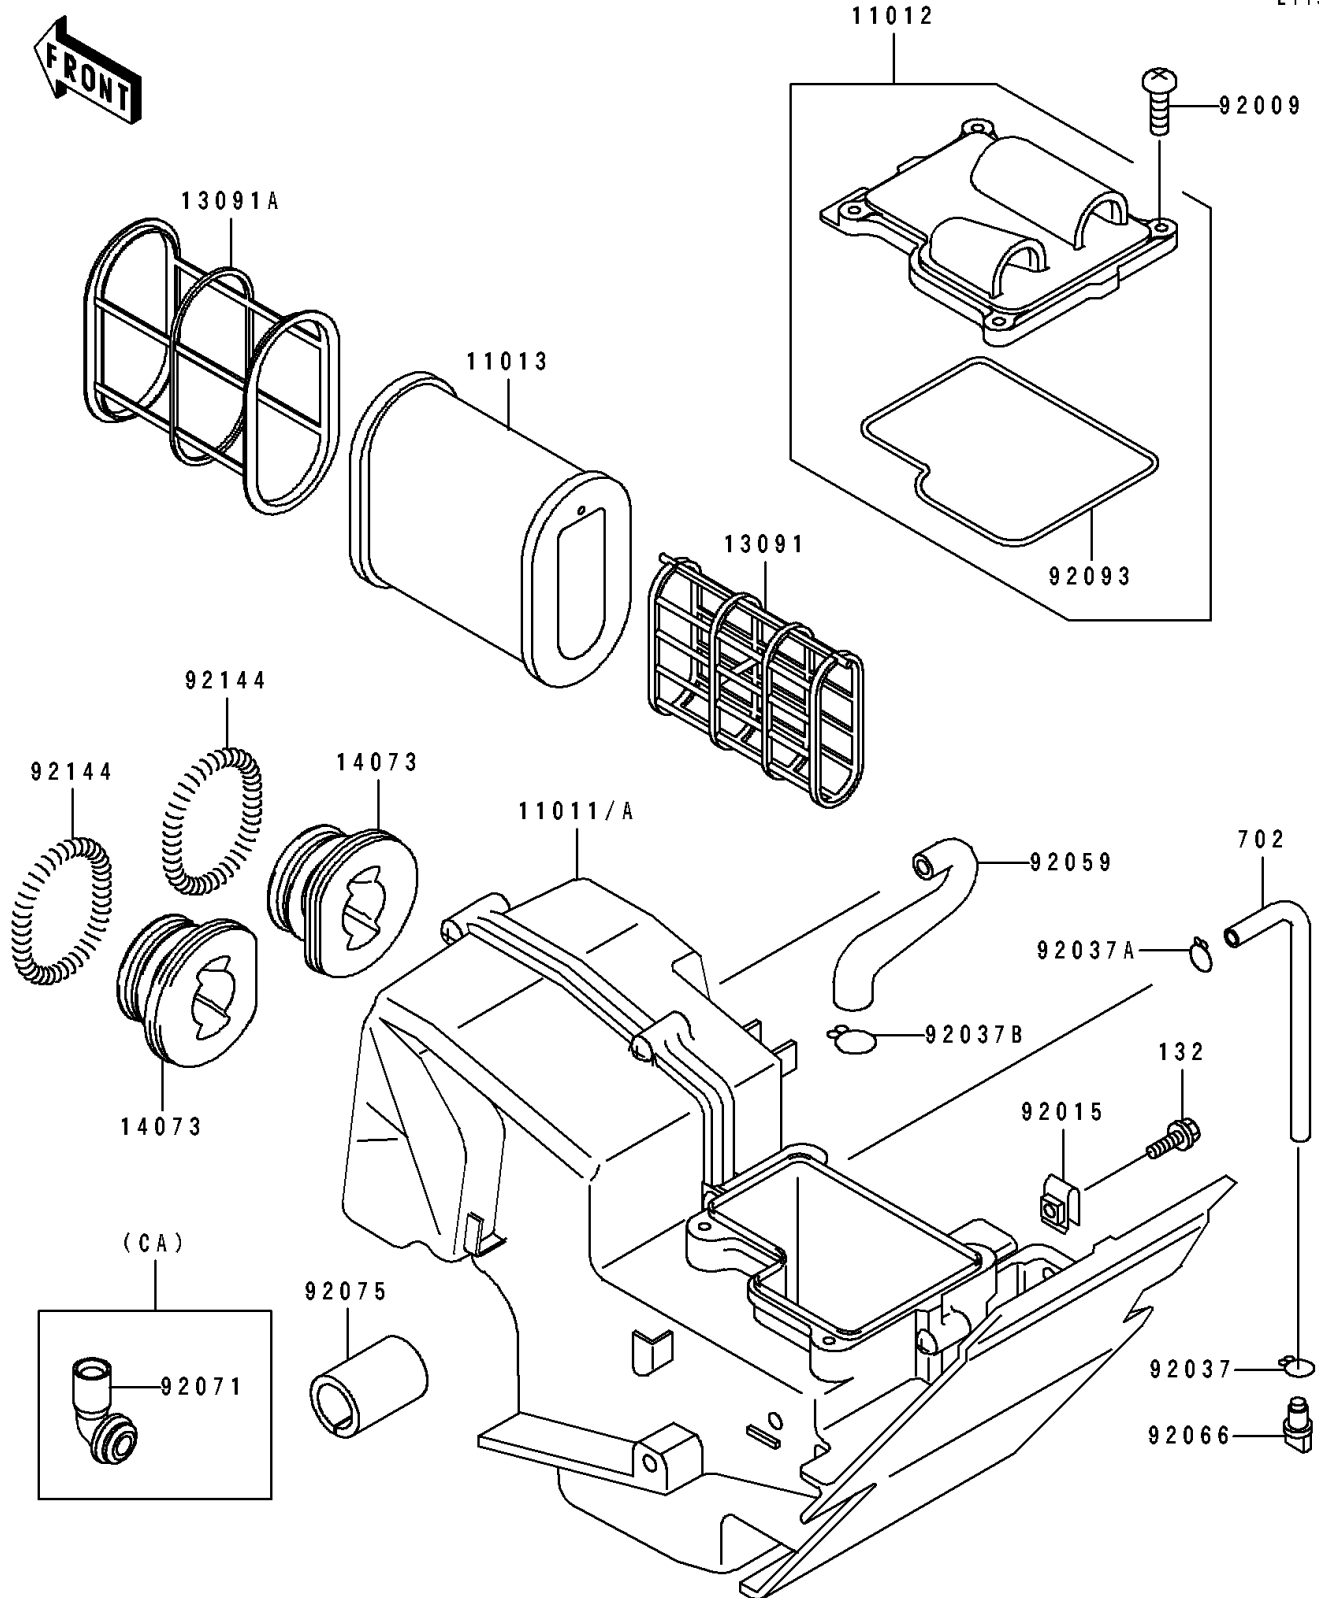

1992 Eliminator 250 PARTS DIAGRAM

Air Cleaner

E1130

1992 Eliminator 250 PARTS LIST

Air Cleaner

ITEM NAME	PART NUMBER	QUANTITY
CASE-AIR FILTER (Ref # 11011)	11011-1263	1
CAP (Ref # 11012)	11012-1597	1
ELEMENT-AIR FILTER (Ref # 11013)	11013-1154	1
HOLDER,ELEMENT (Ref # 13091)	13091-1467	1
HOLDER,ELEMENT (Ref # 13091A)	13091-1468	1
DUCT,AIR FILTER (Ref # 14073)	14073-1307	2
SCREW,TAPPING,5X25 (Ref # 92009)	92009-1339	4
NUT,CLAMP,6MM (Ref # 92015)	92015-1678	1
CLAMP (Ref # 92037)	92037-1712	1
CLAMP,TUBE (Ref # 92037A)	92037-1972	1
CLAMP,TUBE (Ref # 92037B)	92037-213	1
TUBE,BREAHER (Ref # 92059)	92059-1676	1
PLUG,DRAIN (Ref # 92066)	92066-1211	1
DAMPER,SEAT (Ref # 92075)	92075-1652	1
SEAL (Ref # 92093)	92093-1249	1
SPRING,AIR FILTER DUCT (Ref # 92144)	92144-1771	2
BOLT-FLANGED-SMALL (Ref # 132)	132J0614	1
TUBE-RUBBER (Ref # 702)	702A07200	1