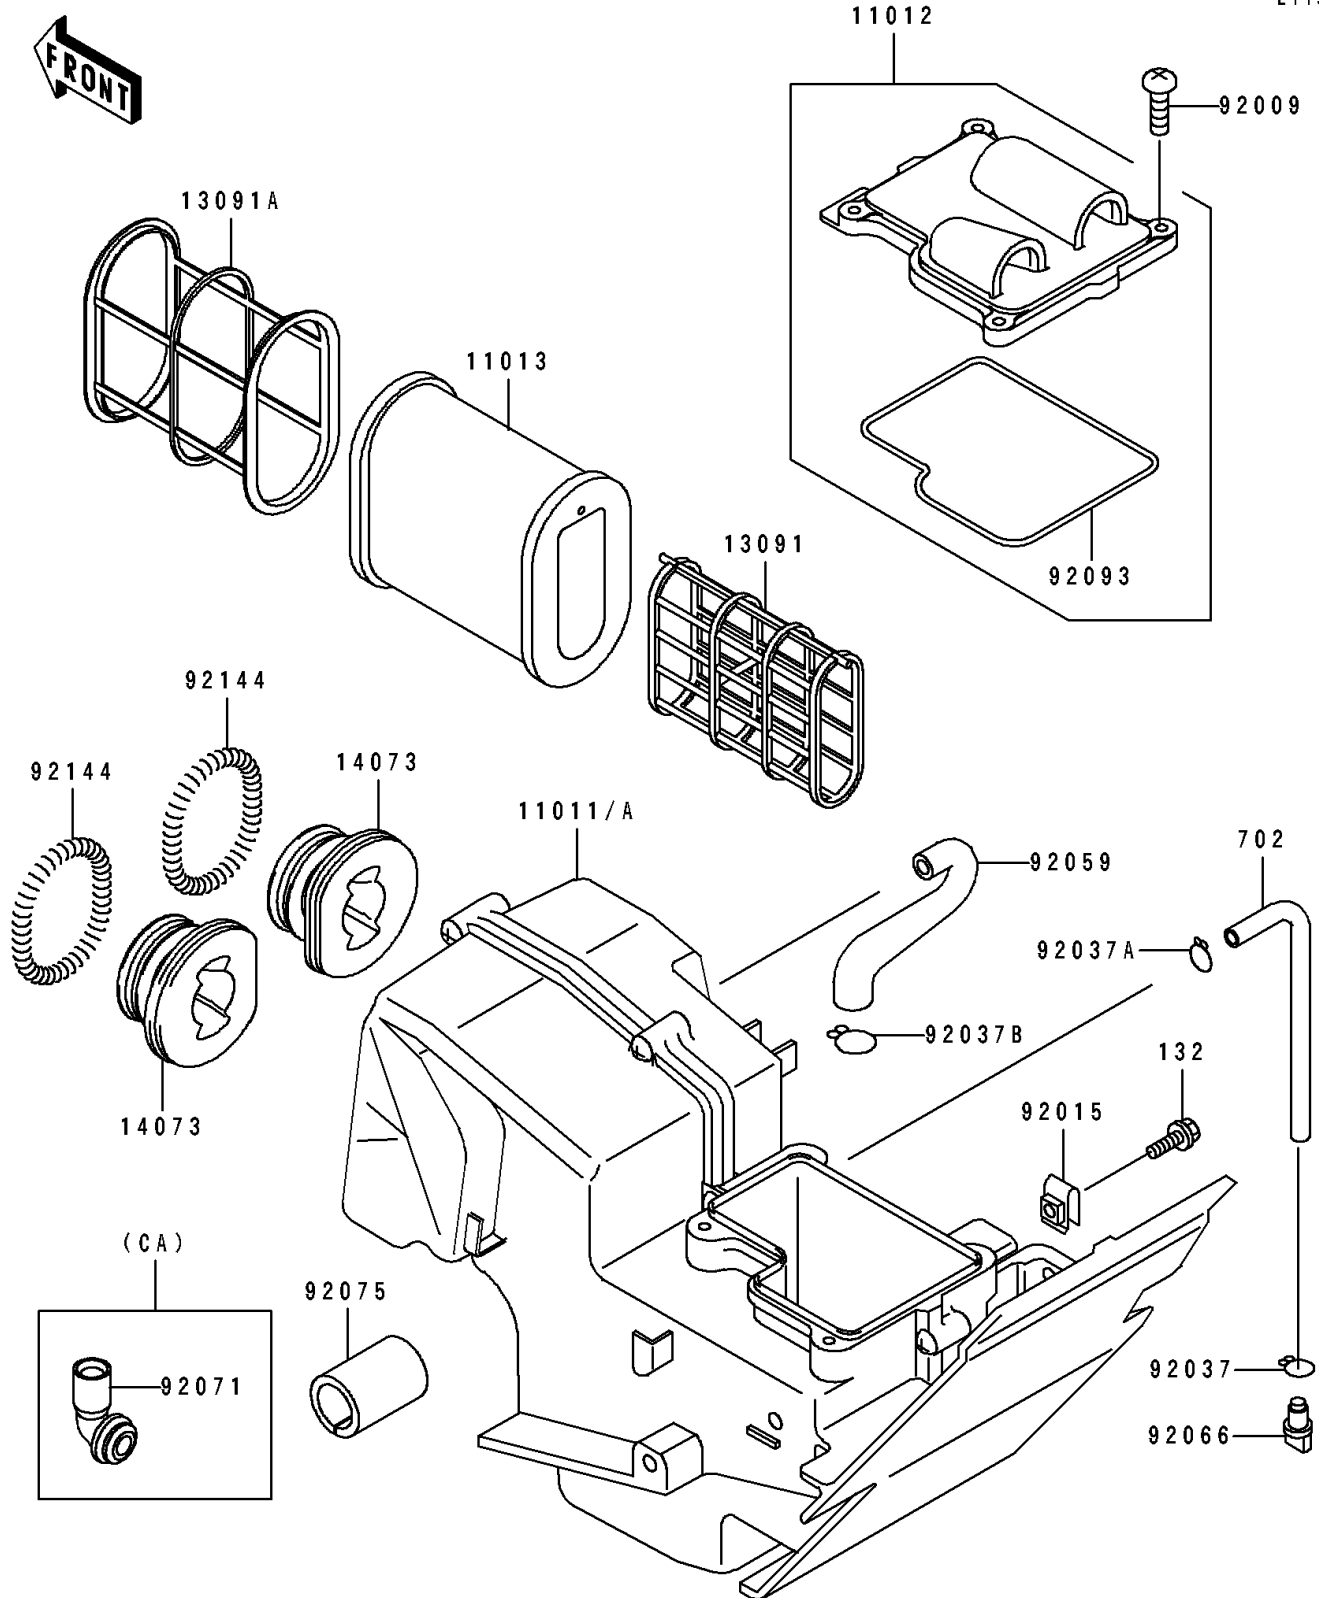

# 1993 Eliminator 250 PARTS DIAGRAM

Air Cleaner

E1130

# 1993 Eliminator 250 PARTS LIST

## Air Cleaner

ITEM NAME	PART NUMBER	QUANTITY
CASE-AIR FILTER (Ref # 11011)	11011-1263	1
CAP (Ref # 11012)	11012-1597	1
ELEMENT-AIR FILTER (Ref # 11013)	11013-1154	1
HOLDER,ELEMENT (Ref # 13091)	13091-1467	1
HOLDER,ELEMENT (Ref # 13091A)	13091-1468	1
DUCT,AIR FILTER (Ref # 14073)	14073-1307	2
SCREW,TAPPING,5X25 (Ref # 92009)	92009-1339	4
NUT,CLAMP,6MM (Ref # 92015)	92015-1678	1
CLAMP (Ref # 92037)	92037-1712	1
CLAMP,TUBE (Ref # 92037A)	92037-1972	1
CLAMP,TUBE (Ref # 92037B)	92037-213	1
TUBE,BREAHER (Ref # 92059)	92059-1676	1
PLUG,DRAIN (Ref # 92066)	92066-1211	1
DAMPER,SEAT (Ref # 92075)	92075-1652	1
SEAL (Ref # 92093)	92093-1249	1
SPRING,AIR FILTER DUCT (Ref # 92144)	92144-1771	2
BOLT-FLANGED-SMALL (Ref # 132)	132J0614	1
TUBE-RUBBER (Ref # 702)	702A07200	1