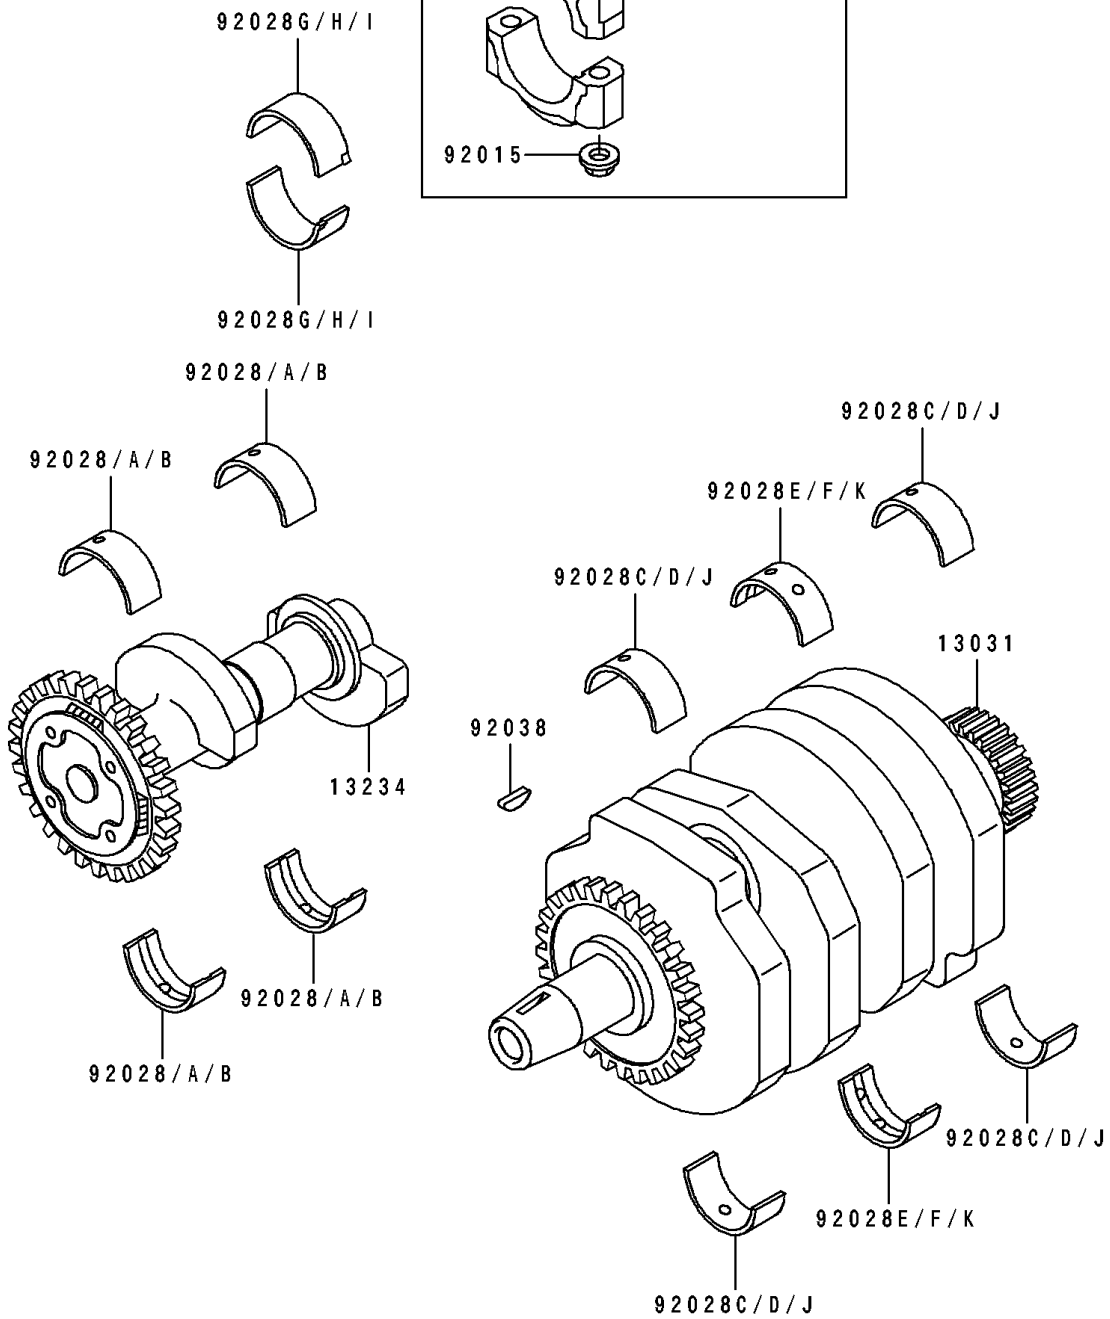

1991 Eliminator 250 PARTS DIAGRAM

Crankshaft

E1321

1991 Eliminator 250 PARTS LIST

Crankshaft

ITEM NAME	PART NUMBER	QUANTITY
CRANKSHAFT-COMP (Ref # 13031)	13031-1265	1
SHAFT-COMP,BALANCER (Ref # 13234)	13234-1065	1
ROD-ASSY-CONNECTING,F (Ref # 13251)	13251-1083-FF	2
ROD-ASSY-CONNECTING,G (Ref # 13251A)	13251-1083-GG	2
ROD-ASSY-CONNECTING,H (Ref # 13251B)	13251-1083-HH	2
ROD-ASSY-CONNECTING,I (Ref # 13251C)	13251-1083-II	2
ROD-ASSY-CONNECTING,J (Ref # 13251D)	13251-1083-JJ	2
ROD-ASSY-CONNECTING,K (Ref # 13251E)	13251-1083-KK	2
BOLT,CONNECTING ROD,7MM (Ref # 92001)	92001-1793	4
NUT,CONNECTING ROD,7MM (Ref # 92015)	92015-1527	4
BUSHING,BALANCER,BLUE (Ref # 92028)	92028-1422	4
BUSHING,BALANCER,BLACK (Ref # 92028A)	92028-1423	AR
BUSHING,BALANCER,BROWN (Ref # 92028B)	92028-1424	AR
BUSHING,CRANKSHAFT,#1&3,BLUE (Ref # 92028C)	92028-1486	AR
BUSHING,CRANKSHAFT,#1&3,BLACK (Ref # 92028D)	92028-1487	AR
BUSHING,CRANKSHAFT,#2,BLUE (Ref # 92028E)	92028-1489	AR
BUSHING,CRANKSHAFT,#2,BLACK (Ref # 92028F)	92028-1490	AR
BUSHING,CONNECTING ROD,BLUE (Ref # 92028G)	92028-1492	AR
BUSHING,CONNECTING ROD,BLACK (Ref # 92028H)	92028-1493	AR
BUSHING,CONNECTING ROD,BROWN (Ref # 92028I)	92028-1494	AR
BUSHING,CRANKSHAFT,#1&3,YELLOW (Ref # 92028J)	92028-1582	AR
BUSHING,CRANKSHAFT,#2,YELLOW (Ref # 92028K)	92028-1586	AR
KEY,WOODRUFF (Ref # 92038)	92038-001	1