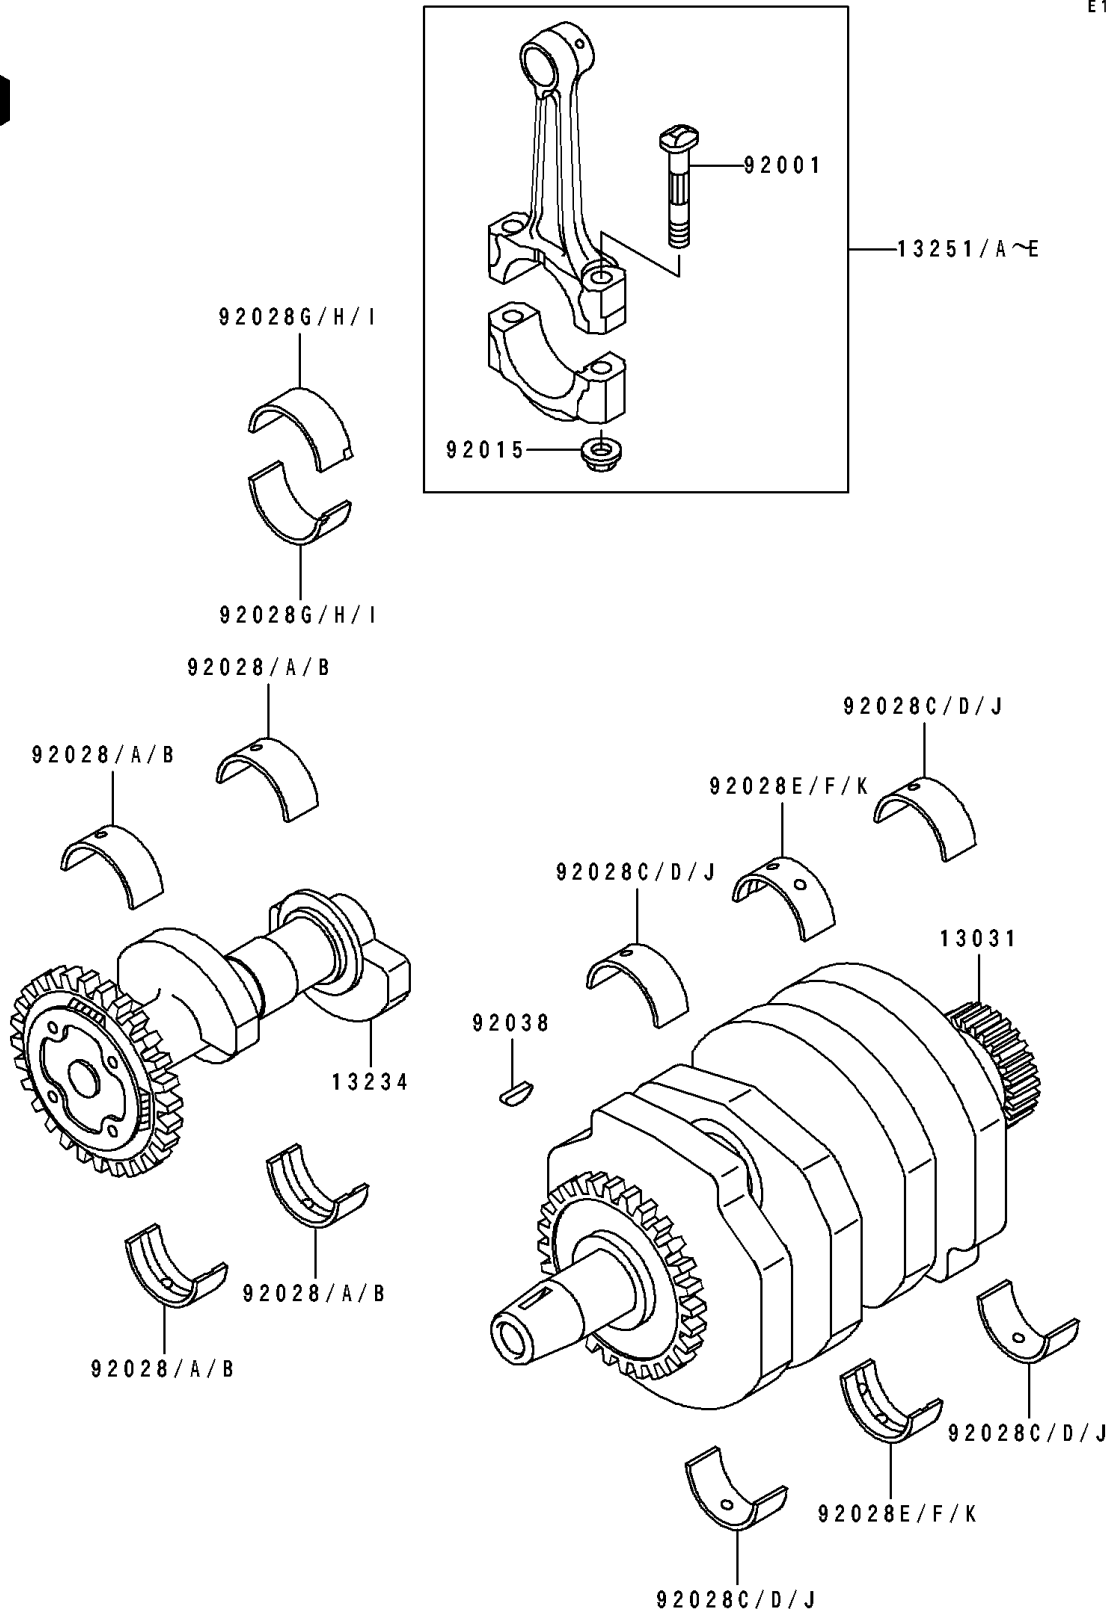

# 1991 Eliminator 250 PARTS DIAGRAM

Crankshaft

E1321

# 1991 Eliminator 250 PARTS LIST

## Crankshaft

ITEM NAME	PART NUMBER	QUANTITY
CRANKSHAFT-COMP (Ref # 13031)	13031-1265	1
SHAFT-COMP,BALANCER (Ref # 13234)	13234-1065	1
ROD-ASSY-CONNECTING,F (Ref # 13251)	13251-1083-FF	2
ROD-ASSY-CONNECTING,G (Ref # 13251A)	13251-1083-GG	2
ROD-ASSY-CONNECTING,H (Ref # 13251B)	13251-1083-HH	2
ROD-ASSY-CONNECTING,I (Ref # 13251C)	13251-1083-II	2
ROD-ASSY-CONNECTING,J (Ref # 13251D)	13251-1083-JJ	2
ROD-ASSY-CONNECTING,K (Ref # 13251E)	13251-1083-KK	2
BOLT,CONNECTING ROD,7MM (Ref # 92001)	92001-1793	4
NUT,CONNECTING ROD,7MM (Ref # 92015)	92015-1527	4
BUSHING,BALANCER,BLUE (Ref # 92028)	92028-1422	4
BUSHING,BALANCER,BLACK (Ref # 92028A)	92028-1423	AR
BUSHING,BALANCER,BROWN (Ref # 92028B)	92028-1424	AR
BUSHING,CRANKSHAFT,#1&3,BLUE (Ref # 92028C)	92028-1486	AR
BUSHING,CRANKSHAFT,#1&3,BLACK (Ref # 92028D)	92028-1487	AR
BUSHING,CRANKSHAFT,#2,BLUE (Ref # 92028E)	92028-1489	AR
BUSHING,CRANKSHAFT,#2,BLACK (Ref # 92028F)	92028-1490	AR
BUSHING,CONNECTING ROD,BLUE (Ref # 92028G)	92028-1492	AR
BUSHING,CONNECTING ROD,BLACK (Ref # 92028H)	92028-1493	AR
BUSHING,CONNECTING ROD,BROWN (Ref # 92028I)	92028-1494	AR
BUSHING,CRANKSHAFT,#1&3,YELLOW (Ref # 92028J)	92028-1582	AR
BUSHING,CRANKSHAFT,#2,YELLOW (Ref # 92028K)	92028-1586	AR
KEY,WOODRUFF (Ref # 92038)	92038-001	1