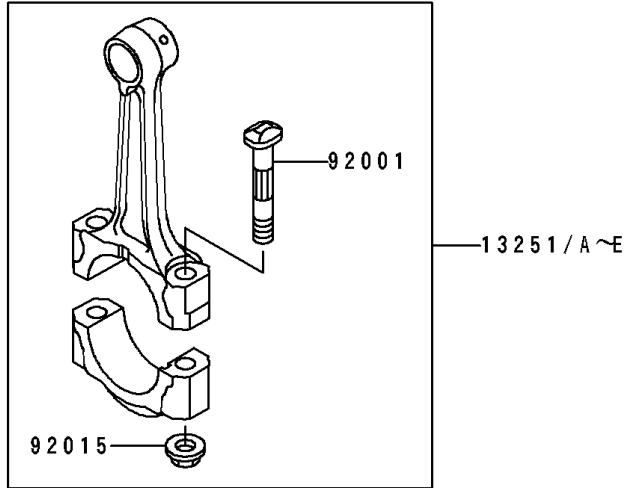

1991 Eliminator 250 PARTS DIAGRAM

Crankshaft

E1321

1991 Eliminator 250 PARTS LIST

Crankshaft

ITEM NAME	PART NUMBER	QUANTITY
CRANKSHAFT-COMP (Ref # 13031)	13031-1265	1
SHAFT-COMP,BALANCER (Ref # 13234)	13234-1065	1
ROD-ASSY-CONNECTING,F (Ref # 13251)	13251-1083-FF	2
ROD-ASSY-CONNECTING,G (Ref # 13251A)	13251-1083-GG	2
ROD-ASSY-CONNECTING,H (Ref # 13251B)	13251-1083-HH	2
ROD-ASSY-CONNECTING,I (Ref # 13251C)	13251-1083-II	2
ROD-ASSY-CONNECTING,J (Ref # 13251D)	13251-1083-JJ	2
ROD-ASSY-CONNECTING,K (Ref # 13251E)	13251-1083-KK	2
BOLT,CONNECTING ROD,7MM (Ref # 92001)	92001-1793	4
NUT,CONNECTING ROD,7MM (Ref # 92015)	92015-1527	4
BUSHING,BALANCER,BLUE (Ref # 92028)	92028-1422	4
BUSHING,BALANCER,BLACK (Ref # 92028A)	92028-1423	AR
BUSHING,BALANCER,BROWN (Ref # 92028B)	92028-1424	AR
BUSHING,CRANKSHAFT,#1&3,BLUE (Ref # 92028C)	92028-1486	AR
BUSHING,CRANKSHAFT,#1&3,BLACK (Ref # 92028D)	92028-1487	AR
BUSHING,CRANKSHAFT,#2,BLUE (Ref # 92028E)	92028-1489	AR
BUSHING,CRANKSHAFT,#2,BLACK (Ref # 92028F)	92028-1490	AR
BUSHING,CONNECTING ROD,BLUE (Ref # 92028G)	92028-1492	AR
BUSHING,CONNECTING ROD,BLACK (Ref # 92028H)	92028-1493	AR
BUSHING,CONNECTING ROD,BROWN (Ref # 92028I)	92028-1494	AR
BUSHING,CRANKSHAFT,#1&3,YELLOW (Ref # 92028J)	92028-1582	AR
BUSHING,CRANKSHAFT,#2,YELLOW (Ref # 92028K)	92028-1586	AR
KEY,WOODRUFF (Ref # 92038)	92038-001	1