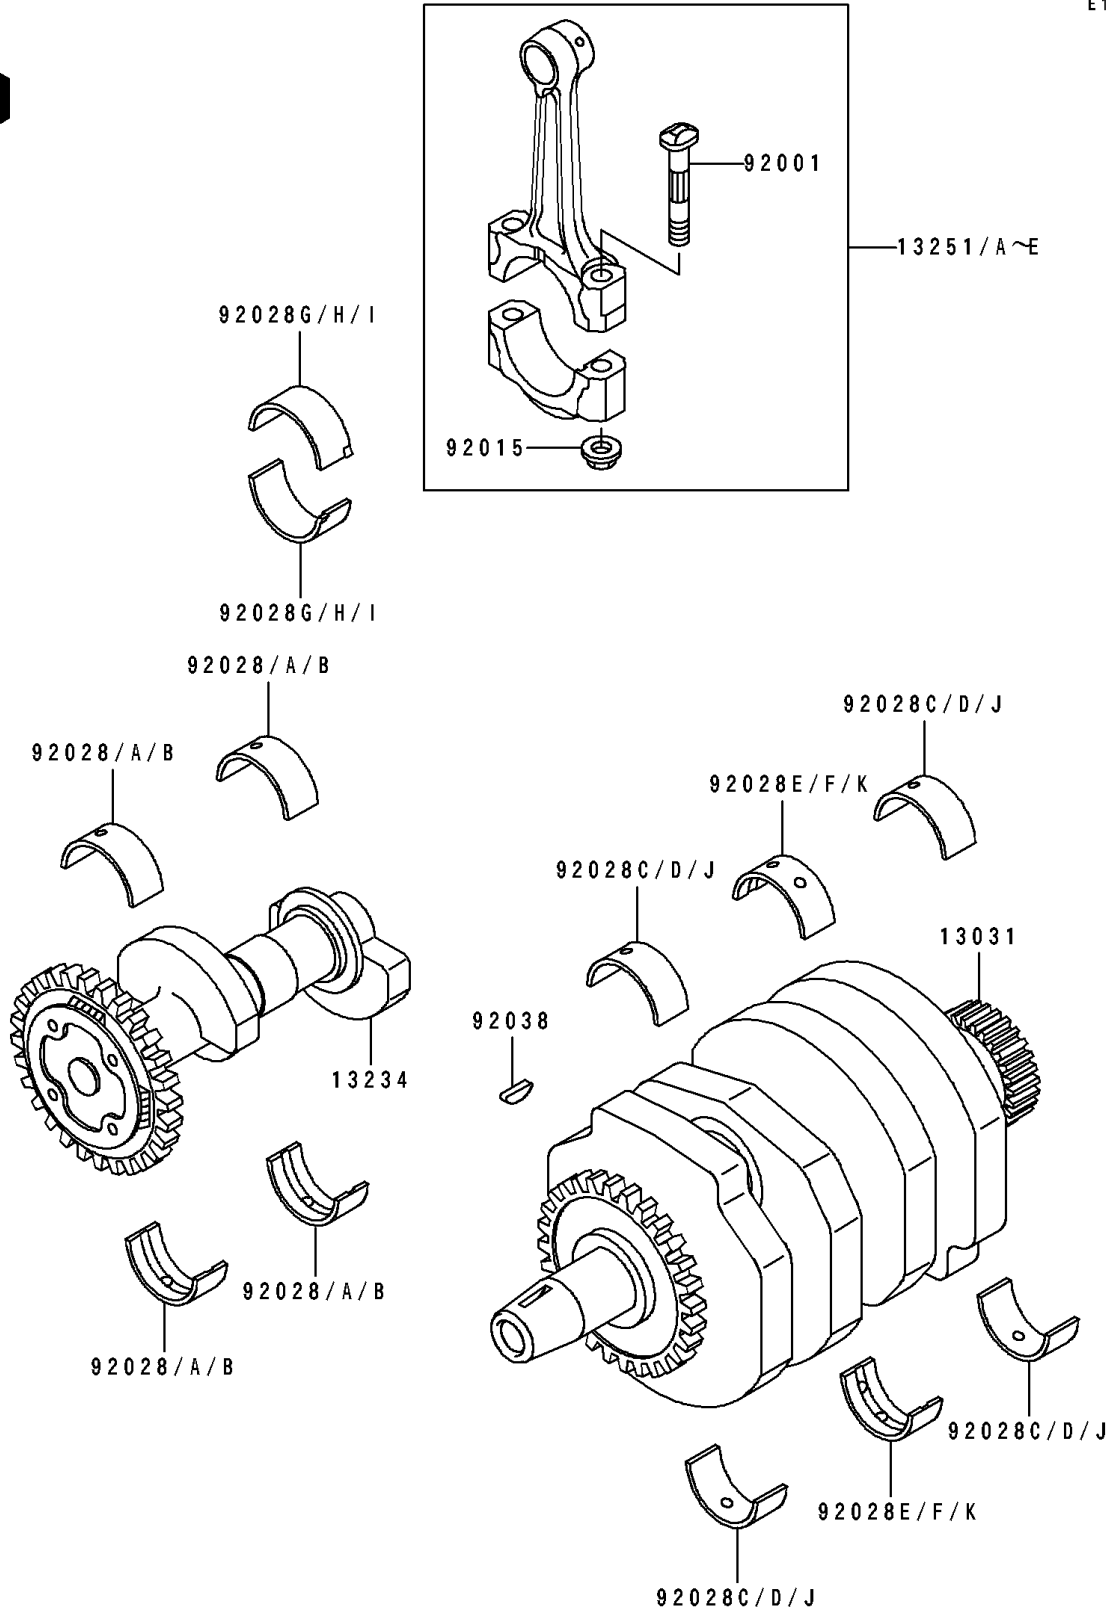

1992 Eliminator 250 PARTS DIAGRAM

Crankshaft

E1321

1992 Eliminator 250 PARTS LIST

Crankshaft

ITEM NAME	PART NUMBER	QUANTITY
CRANKSHAFT-COMP (Ref # 13031)	13031-1265	1
SHAFT-COMP,BALANCER (Ref # 13234)	13234-1065	1
ROD-ASSY-CONNECTING,F (Ref # 13251)	13251-1083-FF	2
ROD-ASSY-CONNECTING,G (Ref # 13251A)	13251-1083-GG	2
ROD-ASSY-CONNECTING,H (Ref # 13251B)	13251-1083-HH	2
ROD-ASSY-CONNECTING,I (Ref # 13251C)	13251-1083-II	2
ROD-ASSY-CONNECTING,J (Ref # 13251D)	13251-1083-JJ	2
ROD-ASSY-CONNECTING,K (Ref # 13251E)	13251-1083-KK	2
BOLT,CONNECTING ROD,7MM (Ref # 92001)	92001-1793	4
NUT,CONNECTING ROD,7MM (Ref # 92015)	92015-1527	4
BUSHING,BALANCER,BLUE (Ref # 92028)	92028-1422	4
BUSHING,BALANCER,BLACK (Ref # 92028A)	92028-1423	AR
BUSHING,BALANCER,BROWN (Ref # 92028B)	92028-1424	AR
BUSHING,CRANKSHAFT,#1&3,BLUE (Ref # 92028C)	92028-1486	AR
BUSHING,CRANKSHAFT,#1&3,BLACK (Ref # 92028D)	92028-1487	AR
BUSHING,CRANKSHAFT,#2,BLUE (Ref # 92028E)	92028-1489	AR
BUSHING,CRANKSHAFT,#2,BLACK (Ref # 92028F)	92028-1490	AR
BUSHING,CONNECTING ROD,BLUE (Ref # 92028G)	92028-1492	AR
BUSHING,CONNECTING ROD,BLACK (Ref # 92028H)	92028-1493	AR
BUSHING,CONNECTING ROD,BROWN (Ref # 92028I)	92028-1494	AR
BUSHING,CRANKSHAFT,#1&3,YELLOW (Ref # 92028J)	92028-1582	AR
BUSHING,CRANKSHAFT,#2,YELLOW (Ref # 92028K)	92028-1586	AR
KEY,WOODRUFF (Ref # 92038)	92038-001	1