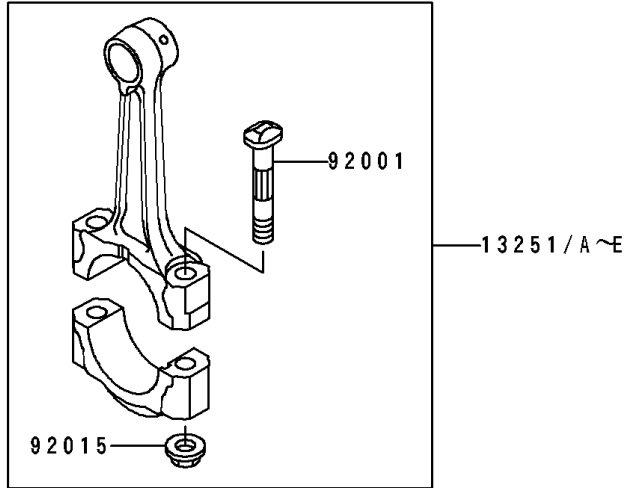

1993 Eliminator 250 PARTS DIAGRAM

Crankshaft

E1321

1993 Eliminator 250 PARTS LIST

Crankshaft

ITEM NAME	PART NUMBER	QUANTITY
CRANKSHAFT-COMP (Ref # 13031)	13031-1265	1
SHAFT-COMP,BALANCER (Ref # 13234)	13234-1065	1
ROD-ASSY-CONNECTING,F (Ref # 13251)	13251-1083-FF	2
ROD-ASSY-CONNECTING,G (Ref # 13251A)	13251-1083-GG	2
ROD-ASSY-CONNECTING,H (Ref # 13251B)	13251-1083-HH	2
ROD-ASSY-CONNECTING,I (Ref # 13251C)	13251-1083-II	2
ROD-ASSY-CONNECTING,J (Ref # 13251D)	13251-1083-JJ	2
ROD-ASSY-CONNECTING,K (Ref # 13251E)	13251-1083-KK	2
BOLT,CONNECTING ROD,7MM (Ref # 92001)	92001-1793	4
NUT,CONNECTING ROD,7MM (Ref # 92015)	92015-1527	4
BUSHING,BALANCER,BLUE (Ref # 92028)	92028-1422	4
BUSHING,BALANCER,BLACK (Ref # 92028A)	92028-1423	AR
BUSHING,BALANCER,BROWN (Ref # 92028B)	92028-1424	AR
BUSHING,CRANKSHAFT,#1&3,BLUE (Ref # 92028C)	92028-1486	AR
BUSHING,CRANKSHAFT,#1&3,BLACK (Ref # 92028D)	92028-1487	AR
BUSHING,CRANKSHAFT,#2,BLUE (Ref # 92028E)	92028-1489	AR
BUSHING,CRANKSHAFT,#2,BLACK (Ref # 92028F)	92028-1490	AR
BUSHING,CONNECTING ROD,BLUE (Ref # 92028G)	92028-1492	AR
BUSHING,CONNECTING ROD,BLACK (Ref # 92028H)	92028-1493	AR
BUSHING,CONNECTING ROD,BROWN (Ref # 92028I)	92028-1494	AR
BUSHING,CRANKSHAFT,#1&3,YELLOW (Ref # 92028J)	92028-1582	AR
BUSHING,CRANKSHAFT,#2,YELLOW (Ref # 92028K)	92028-1586	AR
KEY,WOODRUFF (Ref # 92038)	92038-001	1