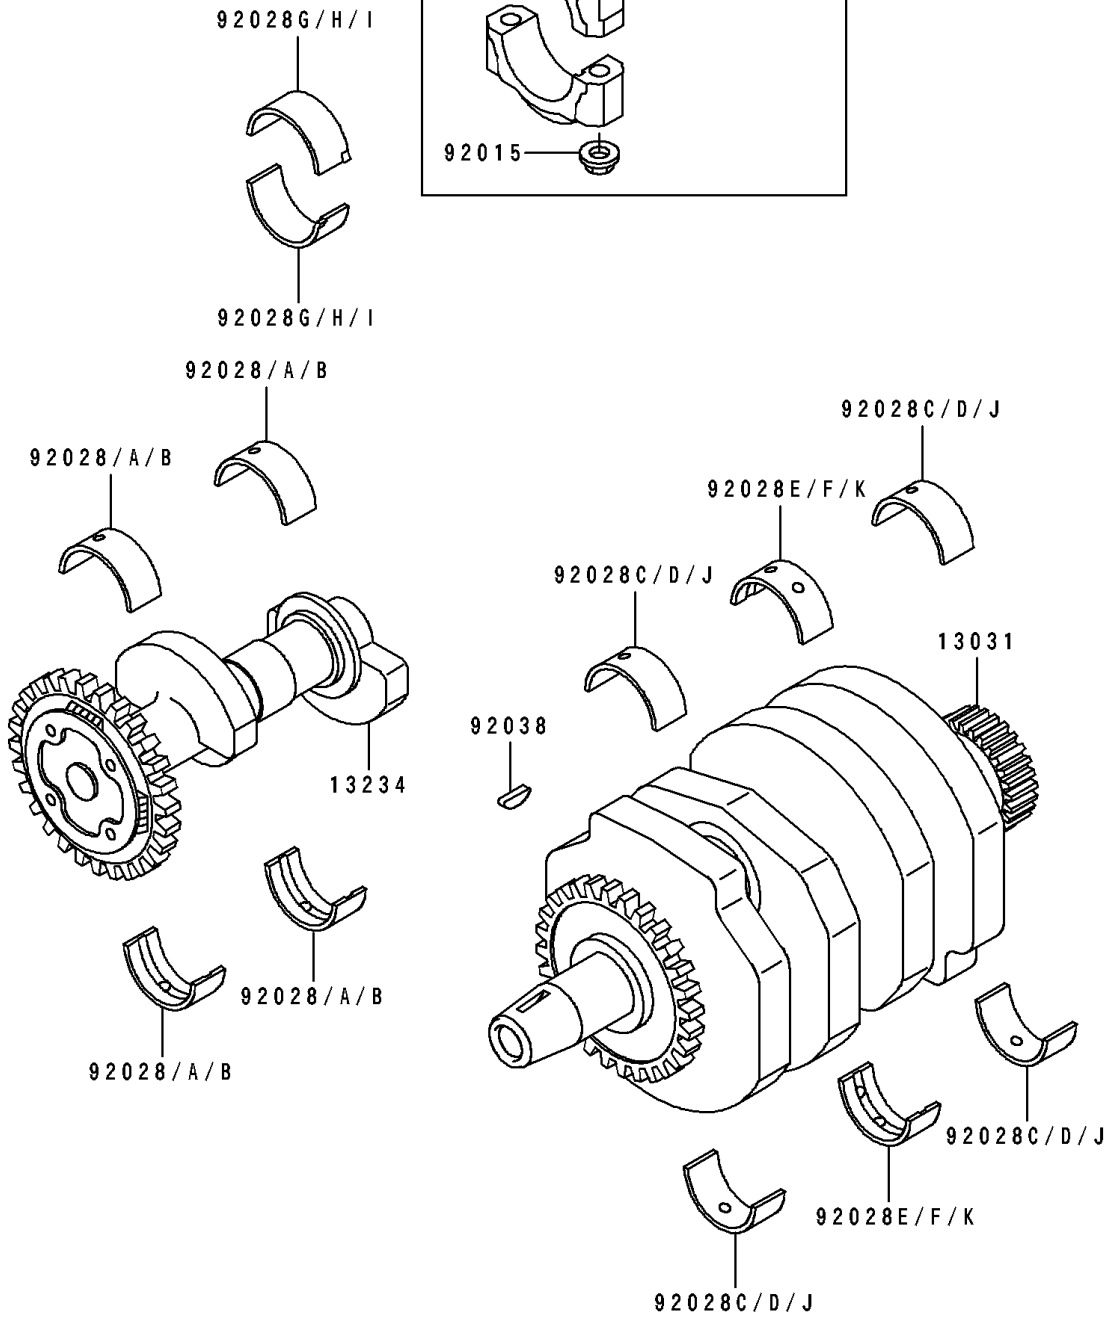

1993 Eliminator 250 PARTS DIAGRAM

Crankshaft

E1321

1993 Eliminator 250 PARTS LIST

Crankshaft

ITEM NAME	PART NUMBER	QUANTITY
CRANKSHAFT-COMP (Ref # 13031)	13031-1265	1
SHAFT-COMP,BALANCER (Ref # 13234)	13234-1065	1
ROD-ASSY-CONNECTING,F (Ref # 13251)	13251-1083-FF	2
ROD-ASSY-CONNECTING,G (Ref # 13251A)	13251-1083-GG	2
ROD-ASSY-CONNECTING,H (Ref # 13251B)	13251-1083-HH	2
ROD-ASSY-CONNECTING,I (Ref # 13251C)	13251-1083-II	2
ROD-ASSY-CONNECTING,J (Ref # 13251D)	13251-1083-JJ	2
ROD-ASSY-CONNECTING,K (Ref # 13251E)	13251-1083-KK	2
BOLT,CONNECTING ROD,7MM (Ref # 92001)	92001-1793	4
NUT,CONNECTING ROD,7MM (Ref # 92015)	92015-1527	4
BUSHING,BALANCER,BLUE (Ref # 92028)	92028-1422	4
BUSHING,BALANCER,BLACK (Ref # 92028A)	92028-1423	AR
BUSHING,BALANCER,BROWN (Ref # 92028B)	92028-1424	AR
BUSHING,CRANKSHAFT,#1&3,BLUE (Ref # 92028C)	92028-1486	AR
BUSHING,CRANKSHAFT,#1&3,BLACK (Ref # 92028D)	92028-1487	AR
BUSHING,CRANKSHAFT,#2,BLUE (Ref # 92028E)	92028-1489	AR
BUSHING,CRANKSHAFT,#2,BLACK (Ref # 92028F)	92028-1490	AR
BUSHING,CONNECTING ROD,BLUE (Ref # 92028G)	92028-1492	AR
BUSHING,CONNECTING ROD,BLACK (Ref # 92028H)	92028-1493	AR
BUSHING,CONNECTING ROD,BROWN (Ref # 92028I)	92028-1494	AR
BUSHING,CRANKSHAFT,#1&3,YELLOW (Ref # 92028J)	92028-1582	AR
BUSHING,CRANKSHAFT,#2,YELLOW (Ref # 92028K)	92028-1586	AR
KEY,WOODRUFF (Ref # 92038)	92038-001	1