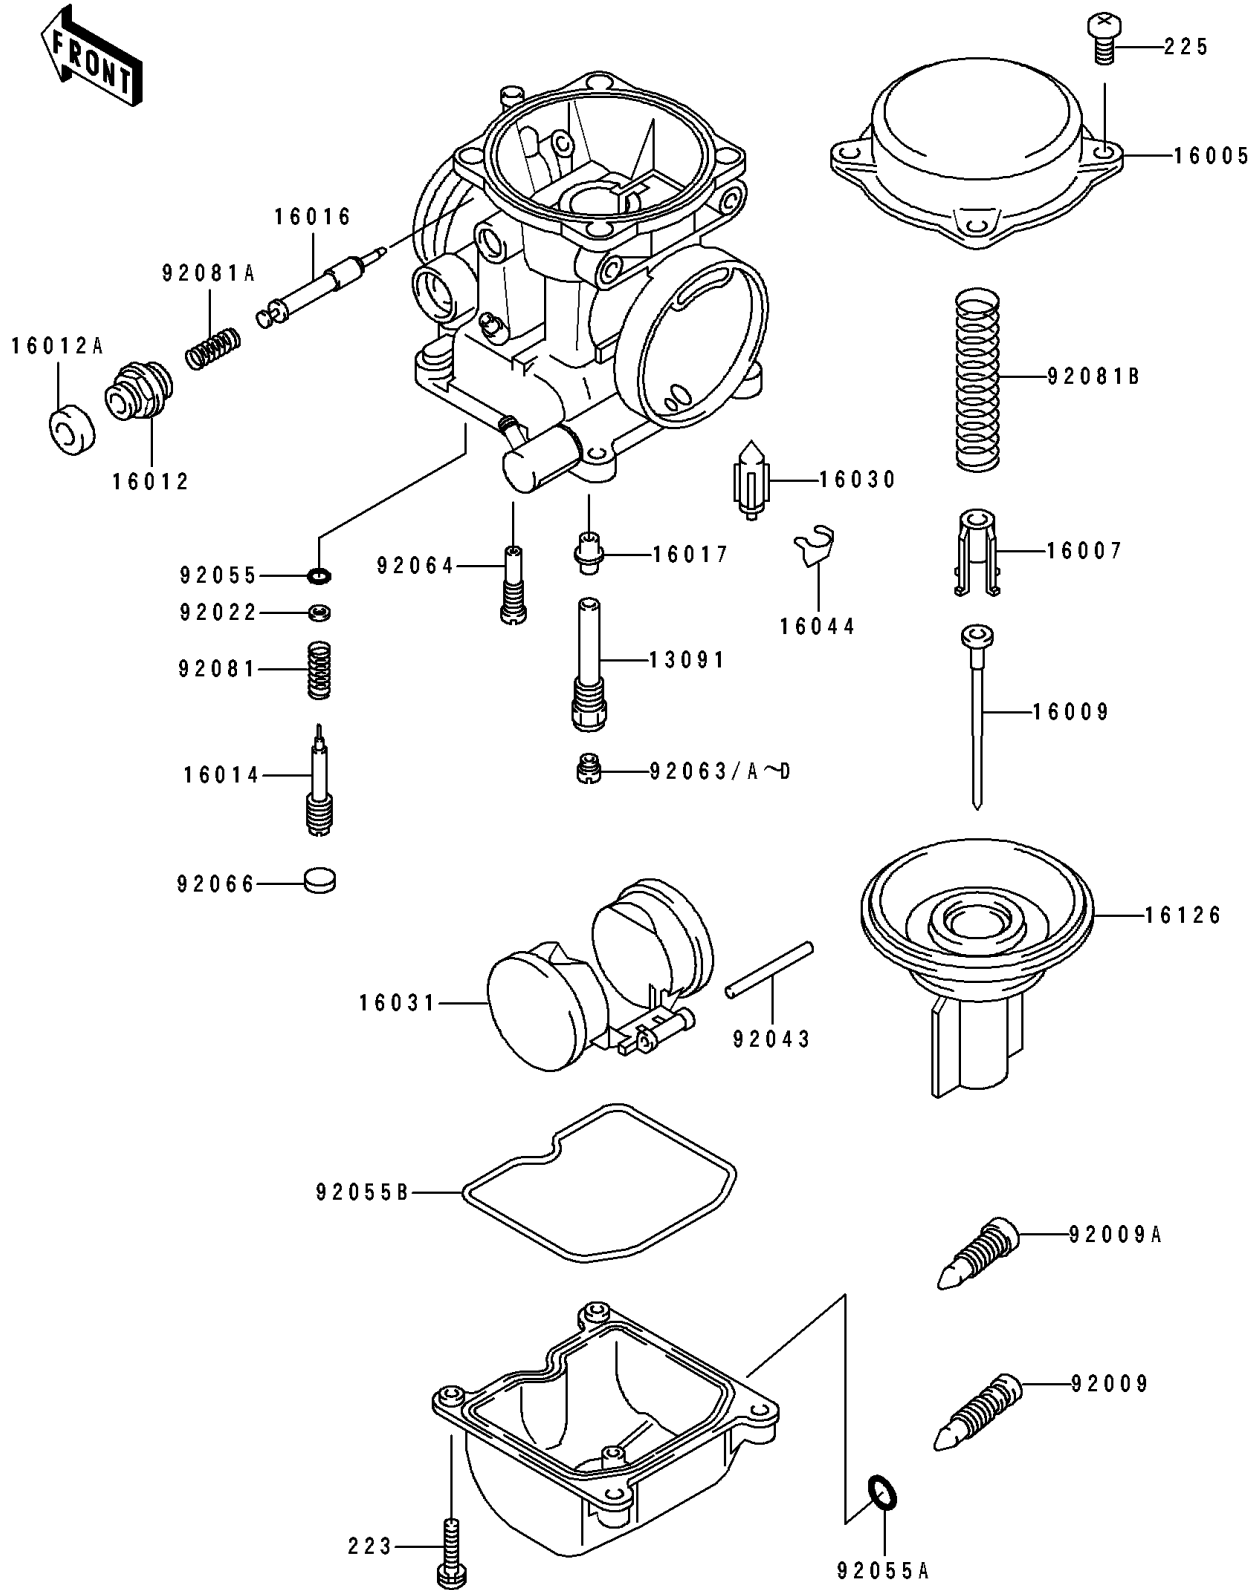

1991 Eliminator 250 PARTS DIAGRAM

Carburetor Parts

E1612

1991 Eliminator 250 PARTS LIST

Carburetor Parts

ITEM NAME	PART NUMBER	QUANTITY
HOLDER,NEEDLE JET (Ref # 13091)	13091-1533	2
TOP-CHAMBER,MIXING (Ref # 16005)	16005-1056	2
SEAT-SPRING,THROTTLE VALVE (Ref # 16007)	16007-1120	2
NEEDLE-JET,N53X (Ref # 16009)	16009-1374	2
CAP-STARTER PLUNGER (Ref # 16012)	16012-1051	2
CAP-STARTER PLUNGER (Ref # 16012A)	16012-1052	2
SCREW-PILOT AIR (Ref # 16014)	16014-1054	2
PLUNGER,STARTER (Ref # 16016)	16016-1061	2
JET-NEEDLE (Ref # 16017)	16017-1326	2
VALVE-FLOAT (Ref # 16030)	16030-1007	2
FLOAT (Ref # 16031)	16031-1056	2
CLAMP,FLOAT VALVE (Ref # 16044)	16044-007	2
VALVE,THROTTLE (Ref # 16126)	16126-1159	2
SCREW,DRAIN,M6X1.0 (Ref # 92009)	92009-1095	2
SCREW,DRAIN,M6X0.75 (Ref # 92009A)	92009-1551	2
WASHER,PLAIN (Ref # 92022)	92022-1003	2
PIN,FLOAT (Ref # 92043)	92043-1207	2
RING-O,PILOT ADJUST (Ref # 92055)	92055-1002	2
RING-O,DRAIN SCREW (Ref # 92055A)	92055-1053	2
RING-O,FLOAT CHAMBER (Ref # 92055B)	92055-1222	2
JET-MAIN,2ND,#95 (Ref # 92063)	92063-1001	2
JET-MAIN,2ND,#90 (Ref # 92063A)	92063-1003	2
JET-MAIN,2ND,#92 (Ref # 92063B)	92063-1004	2
JET-MAIN,2ND,#98 (Ref # 92063C)	92063-1005	2
JET-MAIN,2ND,#100 (Ref # 92063D)	92063-1008	2
JET-PILOT,#35 (Ref # 92064)	92064-1035	2
PLUG,PILOT AIR SCREW,6.9X2 (Ref # 92066)	92066-1051	2
SPRING,PILOT ADJUST SCREW (Ref # 92081)	92081-1002	2
SPRING,STARTER PLUNGER (Ref # 92081A)	92081-1761	2

1991 Eliminator 250 PARTS LIST

Carburetor Parts

ITEM NAME	PART NUMBER	QUANTITY
SPRING,VACUUM VALVE (Ref # 92081B)	92081-1775	2
SCREW-PAN-WS-CROS (Ref # 223)	223C0416	8
SCREW-PAN-WSP-CROS (Ref # 225)	225C0418	5