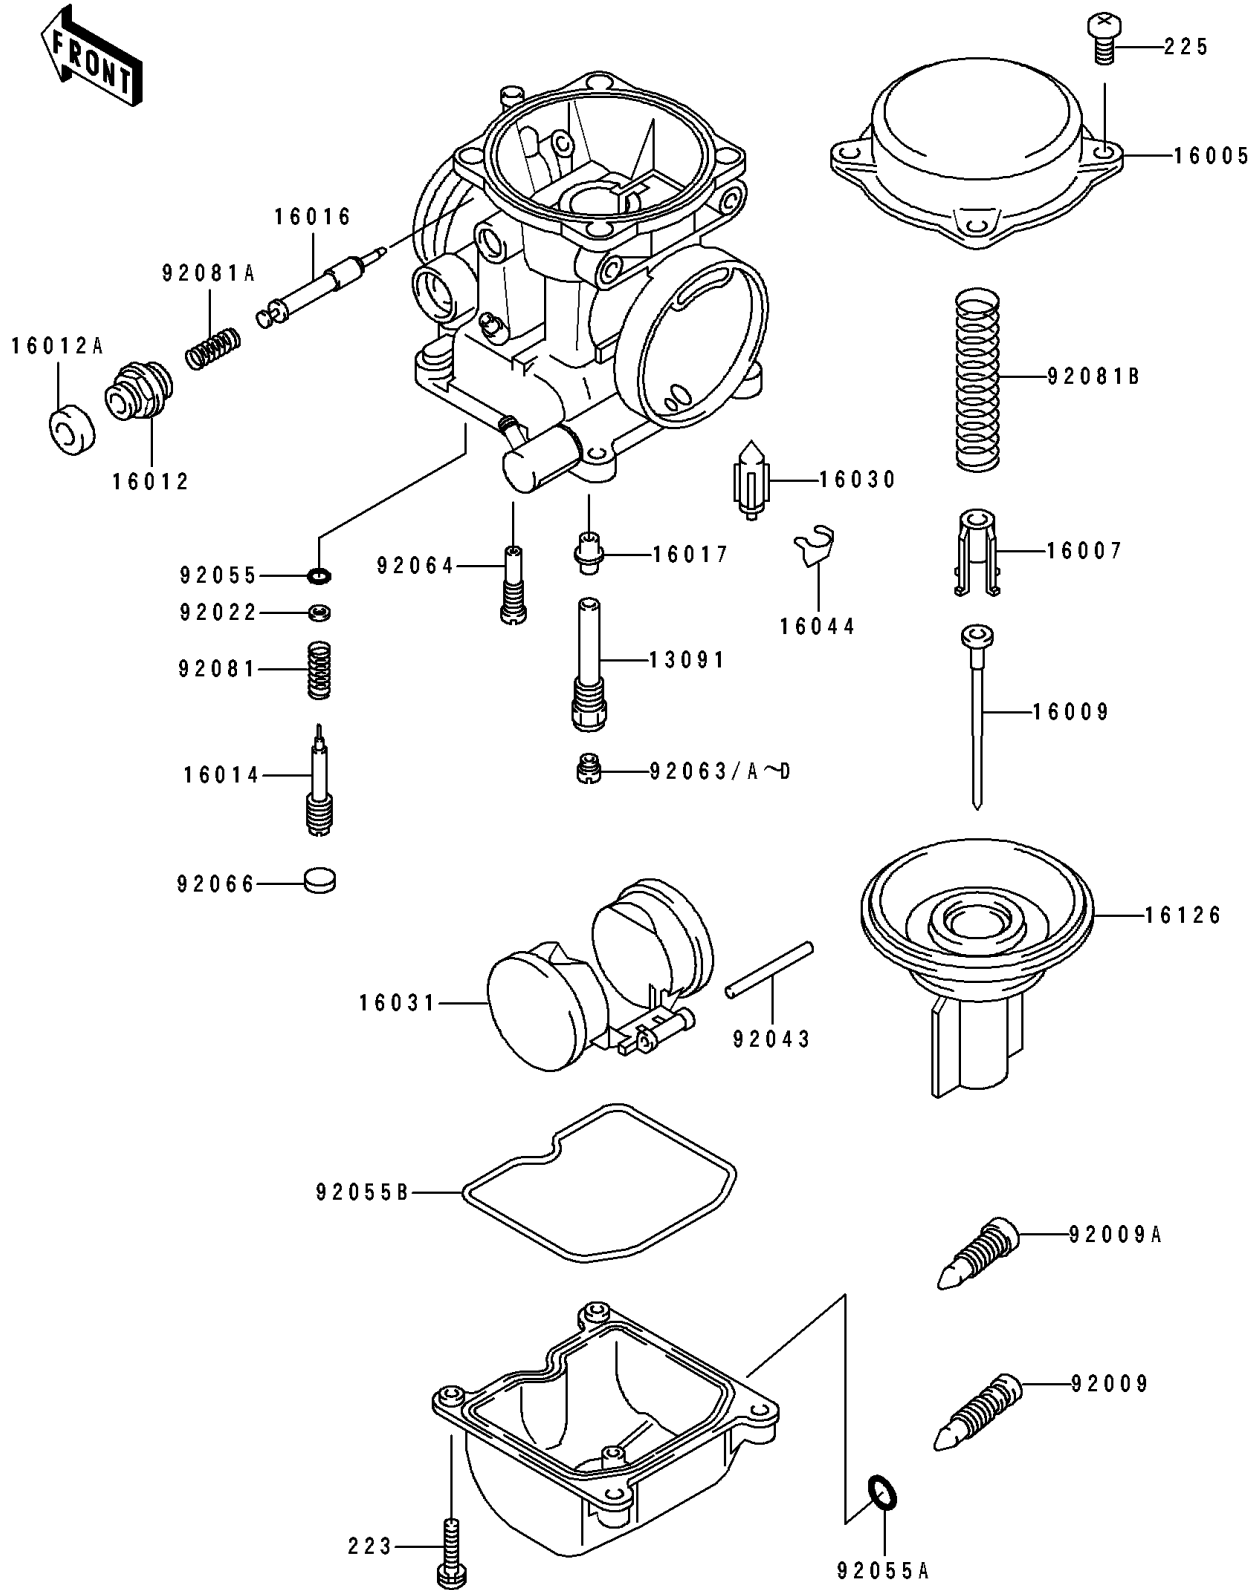

1992 Eliminator 250 PARTS DIAGRAM

Carburetor Parts

E1612

1992 Eliminator 250 PARTS LIST

Carburetor Parts

ITEM NAME	PART NUMBER	QUANTITY
HOLDER,NEEDLE JET (Ref # 13091)	13091-1533	2
TOP-CHAMBER,MIXING (Ref # 16005)	16005-1056	2
SEAT-SPRING,THROTTLE VALVE (Ref # 16007)	16007-1120	2
NEEDLE-JET,N53X (Ref # 16009)	16009-1374	2
CAP-STARTER PLUNGER (Ref # 16012)	16012-1051	2
CAP-STARTER PLUNGER (Ref # 16012A)	16012-1052	2
SCREW-PILOT AIR (Ref # 16014)	16014-1054	2
PLUNGER,STARTER (Ref # 16016)	16016-1061	2
JET-NEEDLE (Ref # 16017)	16017-1326	2
VALVE-FLOAT (Ref # 16030)	16030-1007	2
FLOAT (Ref # 16031)	16031-1056	2
CLAMP,FLOAT VALVE (Ref # 16044)	16044-007	2
VALVE,THROTTLE (Ref # 16126)	16126-1159	2
SCREW,DRAIN,M6X1.0 (Ref # 92009)	92009-1095	2
SCREW,DRAIN,M6X0.75 (Ref # 92009A)	92009-1551	2
WASHER,PLAIN (Ref # 92022)	92022-1003	2
PIN,FLOAT (Ref # 92043)	92043-1207	2
RING-O,PILOT ADJUST (Ref # 92055)	92055-1002	2
RING-O,DRAIN SCREW (Ref # 92055A)	92055-1053	2
RING-O,FLOAT CHAMBER (Ref # 92055B)	92055-1222	2
JET-MAIN,2ND,#95 (Ref # 92063)	92063-1001	2
JET-MAIN,2ND,#90 (Ref # 92063A)	92063-1003	2
JET-MAIN,2ND,#92 (Ref # 92063B)	92063-1004	2
JET-MAIN,2ND,#98 (Ref # 92063C)	92063-1005	2
JET-MAIN,2ND,#100 (Ref # 92063D)	92063-1008	2
JET-PILOT,#35 (Ref # 92064)	92064-1035	2
PLUG,PILOT AIR SCREW,6.9X2 (Ref # 92066)	92066-1051	2
SPRING,PILOT ADJUST SCREW (Ref # 92081)	92081-1002	2
SPRING,STARTER PLUNGER (Ref # 92081A)	92081-1761	2

1992 Eliminator 250 PARTS LIST

Carburetor Parts

ITEM NAME	PART NUMBER	QUANTITY
SPRING,VACUUM VALVE (Ref # 92081B)	92081-1775	2
SCREW-PAN-WS-CROS (Ref # 223)	223C0416	8
SCREW-PAN-WSP-CROS (Ref # 225)	225C0418	5