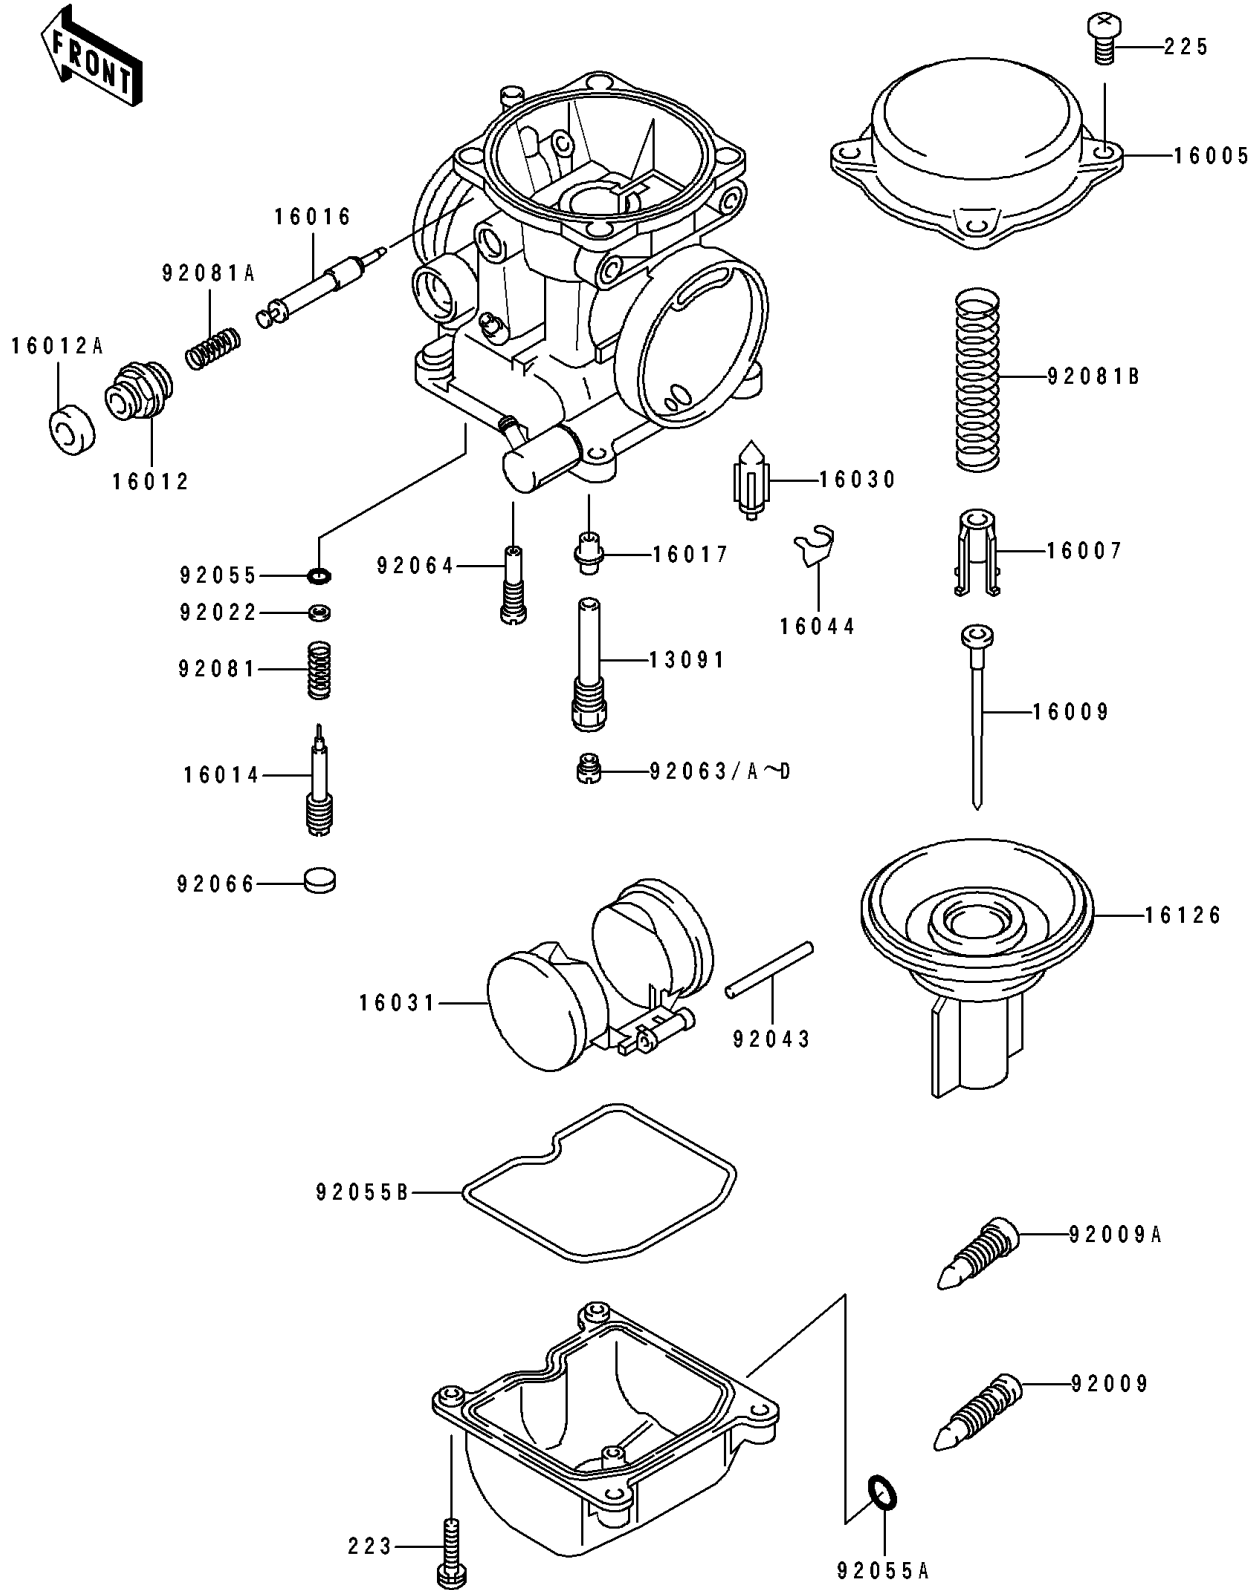

1993 Eliminator 250 PARTS DIAGRAM

Carburetor Parts

E1612

1993 Eliminator 250 PARTS LIST

Carburetor Parts

ITEM NAME	PART NUMBER	QUANTITY
HOLDER,NEEDLE JET (Ref # 13091)	13091-1533	2
TOP-CHAMBER,MIXING (Ref # 16005)	16005-1056	2
SEAT-SPRING,THROTTLE VALVE (Ref # 16007)	16007-1120	2
NEEDLE-JET,N53X (Ref # 16009)	16009-1374	2
CAP-STARTER PLUNGER (Ref # 16012)	16012-1051	2
CAP-STARTER PLUNGER (Ref # 16012A)	16012-1052	2
SCREW-PILOT AIR (Ref # 16014)	16014-1054	2
PLUNGER,STARTER (Ref # 16016)	16016-1061	2
JET-NEEDLE (Ref # 16017)	16017-1326	2
VALVE-FLOAT (Ref # 16030)	16030-1007	2
FLOAT (Ref # 16031)	16031-1056	2
CLAMP,FLOAT VALVE (Ref # 16044)	16044-007	2
VALVE,THROTTLE (Ref # 16126)	16126-1159	2
SCREW,DRAIN,M6X1.0 (Ref # 92009)	92009-1095	2
SCREW,DRAIN,M6X0.75 (Ref # 92009A)	92009-1551	2
WASHER,PLAIN (Ref # 92022)	92022-1003	2
PIN,FLOAT (Ref # 92043)	92043-1207	2
RING-O,PILOT ADJUST (Ref # 92055)	92055-1002	2
RING-O,DRAIN SCREW (Ref # 92055A)	92055-1053	2
RING-O,FLOAT CHAMBER (Ref # 92055B)	92055-1222	2
JET-MAIN,2ND,#95 (Ref # 92063)	92063-1001	2
JET-MAIN,2ND,#90 (Ref # 92063A)	92063-1003	2
JET-MAIN,2ND,#92 (Ref # 92063B)	92063-1004	2
JET-MAIN,2ND,#98 (Ref # 92063C)	92063-1005	2
JET-MAIN,2ND,#100 (Ref # 92063D)	92063-1008	2
JET-PILOT,#35 (Ref # 92064)	92064-1035	2
PLUG,PILOT AIR SCREW,6.9X2 (Ref # 92066)	92066-1051	2
SPRING,PILOT ADJUST SCREW (Ref # 92081)	92081-1002	2
SPRING,STARTER PLUNGER (Ref # 92081A)	92081-1761	2

1993 Eliminator 250 PARTS LIST

Carburetor Parts

ITEM NAME	PART NUMBER	QUANTITY
SPRING,VACUUM VALVE (Ref # 92081B)	92081-1775	2
SCREW-PAN-WS-CROS (Ref # 223)	223C0416	8
SCREW-PAN-WSP-CROS (Ref # 225)	225C0418	5