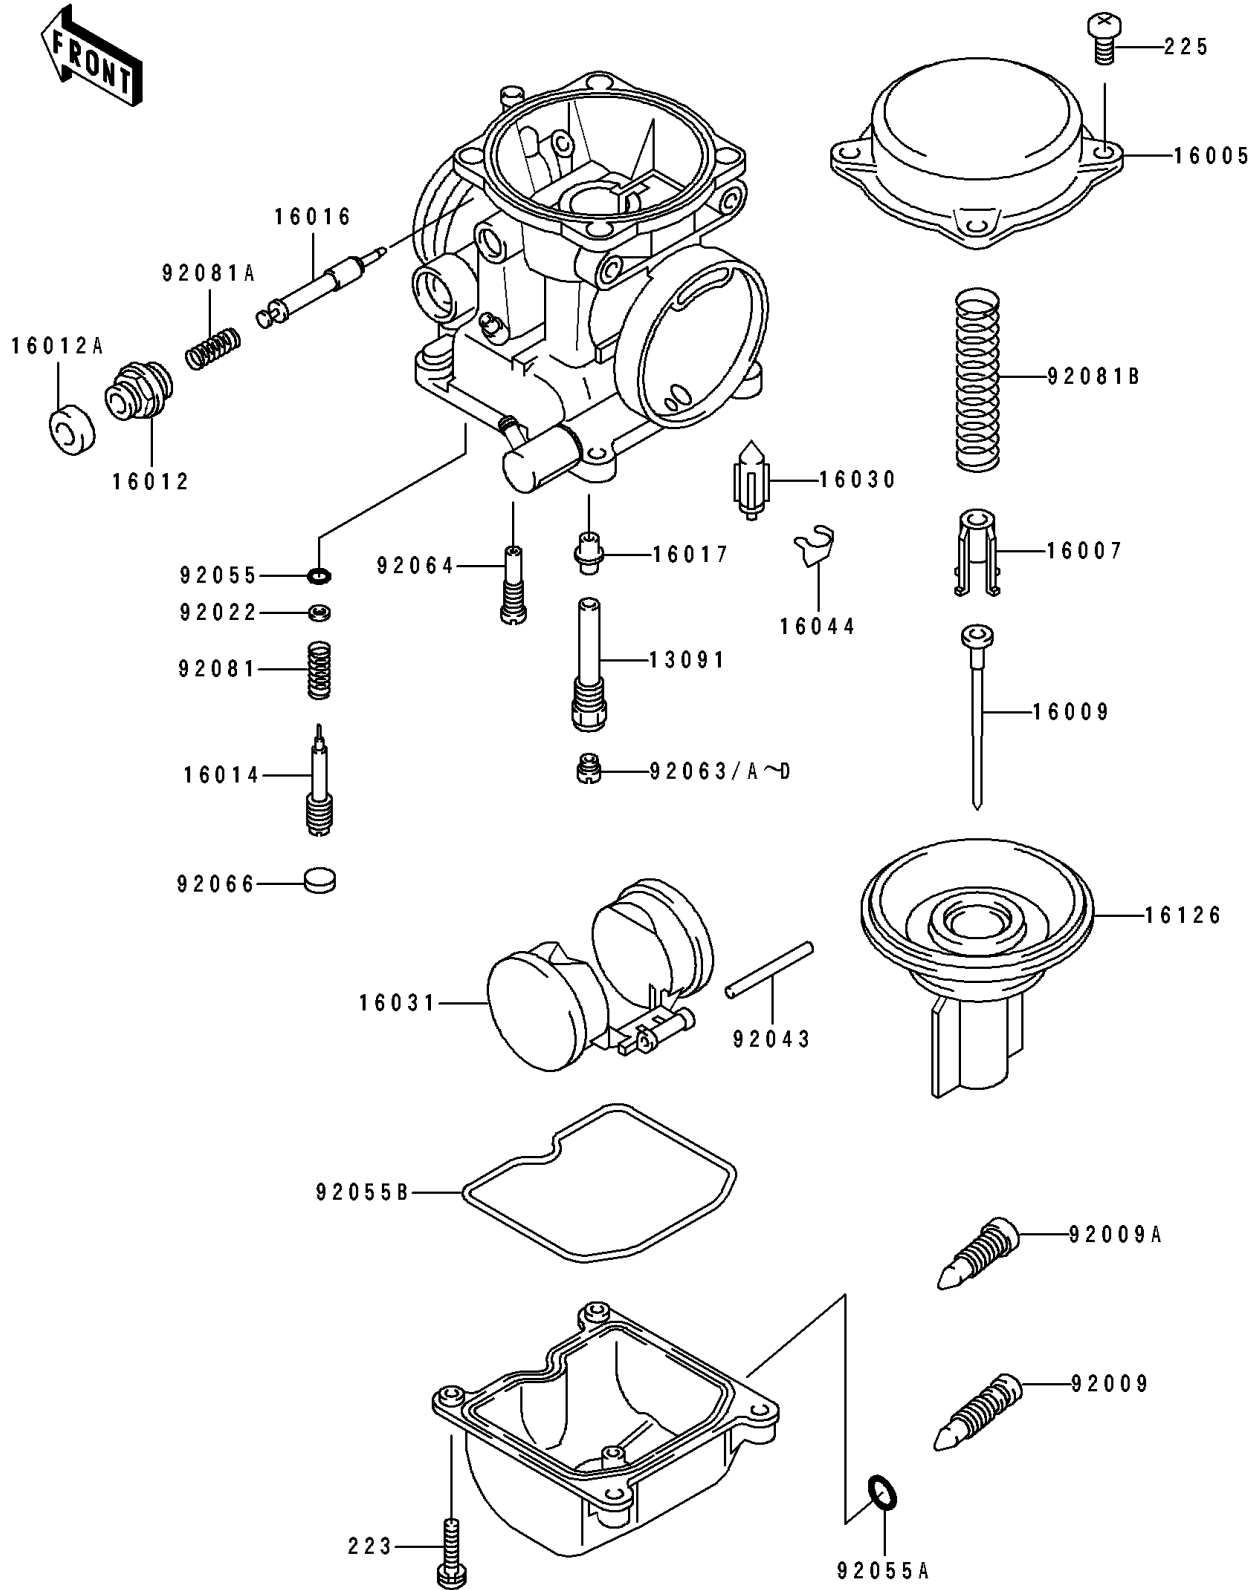

# 1993 Eliminator 250 PARTS DIAGRAM

# 1993 Eliminator 250 PARTS LIST

## Carburetor Parts

ITEM NAME	PART NUMBER	QUANTITY
HOLDER,NEEDLE JET (Ref # 13091)	13091-1533	2
TOP-CHAMBER,MIXING (Ref # 16005)	16005-1056	2
SEAT-SPRING,THROTTLE VALVE (Ref # 16007)	16007-1120	2
NEEDLE-JET,N53X (Ref # 16009)	16009-1374	2
CAP-STARTER PLUNGER (Ref # 16012)	16012-1051	2
CAP-STARTER PLUNGER (Ref # 16012A)	16012-1052	2
SCREW-PILOT AIR (Ref # 16014)	16014-1054	2
PLUNGER,STARTER (Ref # 16016)	16016-1061	2
JET-NEEDLE (Ref # 16017)	16017-1326	2
VALVE-FLOAT (Ref # 16030)	16030-1007	2
FLOAT (Ref # 16031)	16031-1056	2
CLAMP,FLOAT VALVE (Ref # 16044)	16044-007	2
VALVE,THROTTLE (Ref # 16126)	16126-1159	2
SCREW,DRAIN,M6X1.0 (Ref # 92009)	92009-1095	2
SCREW,DRAIN,M6X0.75 (Ref # 92009A)	92009-1551	2
WASHER,PLAIN (Ref # 92022)	92022-1003	2
PIN,FLOAT (Ref # 92043)	92043-1207	2
RING-O,PILOT ADJUST (Ref # 92055)	92055-1002	2
RING-O,DRAIN SCREW (Ref # 92055A)	92055-1053	2
RING-O,FLOAT CHAMBER (Ref # 92055B)	92055-1222	2
JET-MAIN,2ND,#95 (Ref # 92063)	92063-1001	2
JET-MAIN,2ND,#90 (Ref # 92063A)	92063-1003	2
JET-MAIN,2ND,#92 (Ref # 92063B)	92063-1004	2
JET-MAIN,2ND,#98 (Ref # 92063C)	92063-1005	2
JET-MAIN,2ND,#100 (Ref # 92063D)	92063-1008	2
JET-PILOT,#35 (Ref # 92064)	92064-1035	2
PLUG,PILOT AIR SCREW,6.9X2 (Ref # 92066)	92066-1051	2
SPRING,PILOT ADJUST SCREW (Ref # 92081)	92081-1002	2
SPRING,STARTER PLUNGER (Ref # 92081A)	92081-1761	2

## Carburetor Parts

ITEM NAME	PART NUMBER	QUANTITY
SPRING,VACUUM VALVE (Ref # 92081B)	92081-1775	2
SCREW-PAN-WS-CROS (Ref # 223)	223C0416	8
SCREW-PAN-WSP-CROS (Ref # 225)	225C0418	5