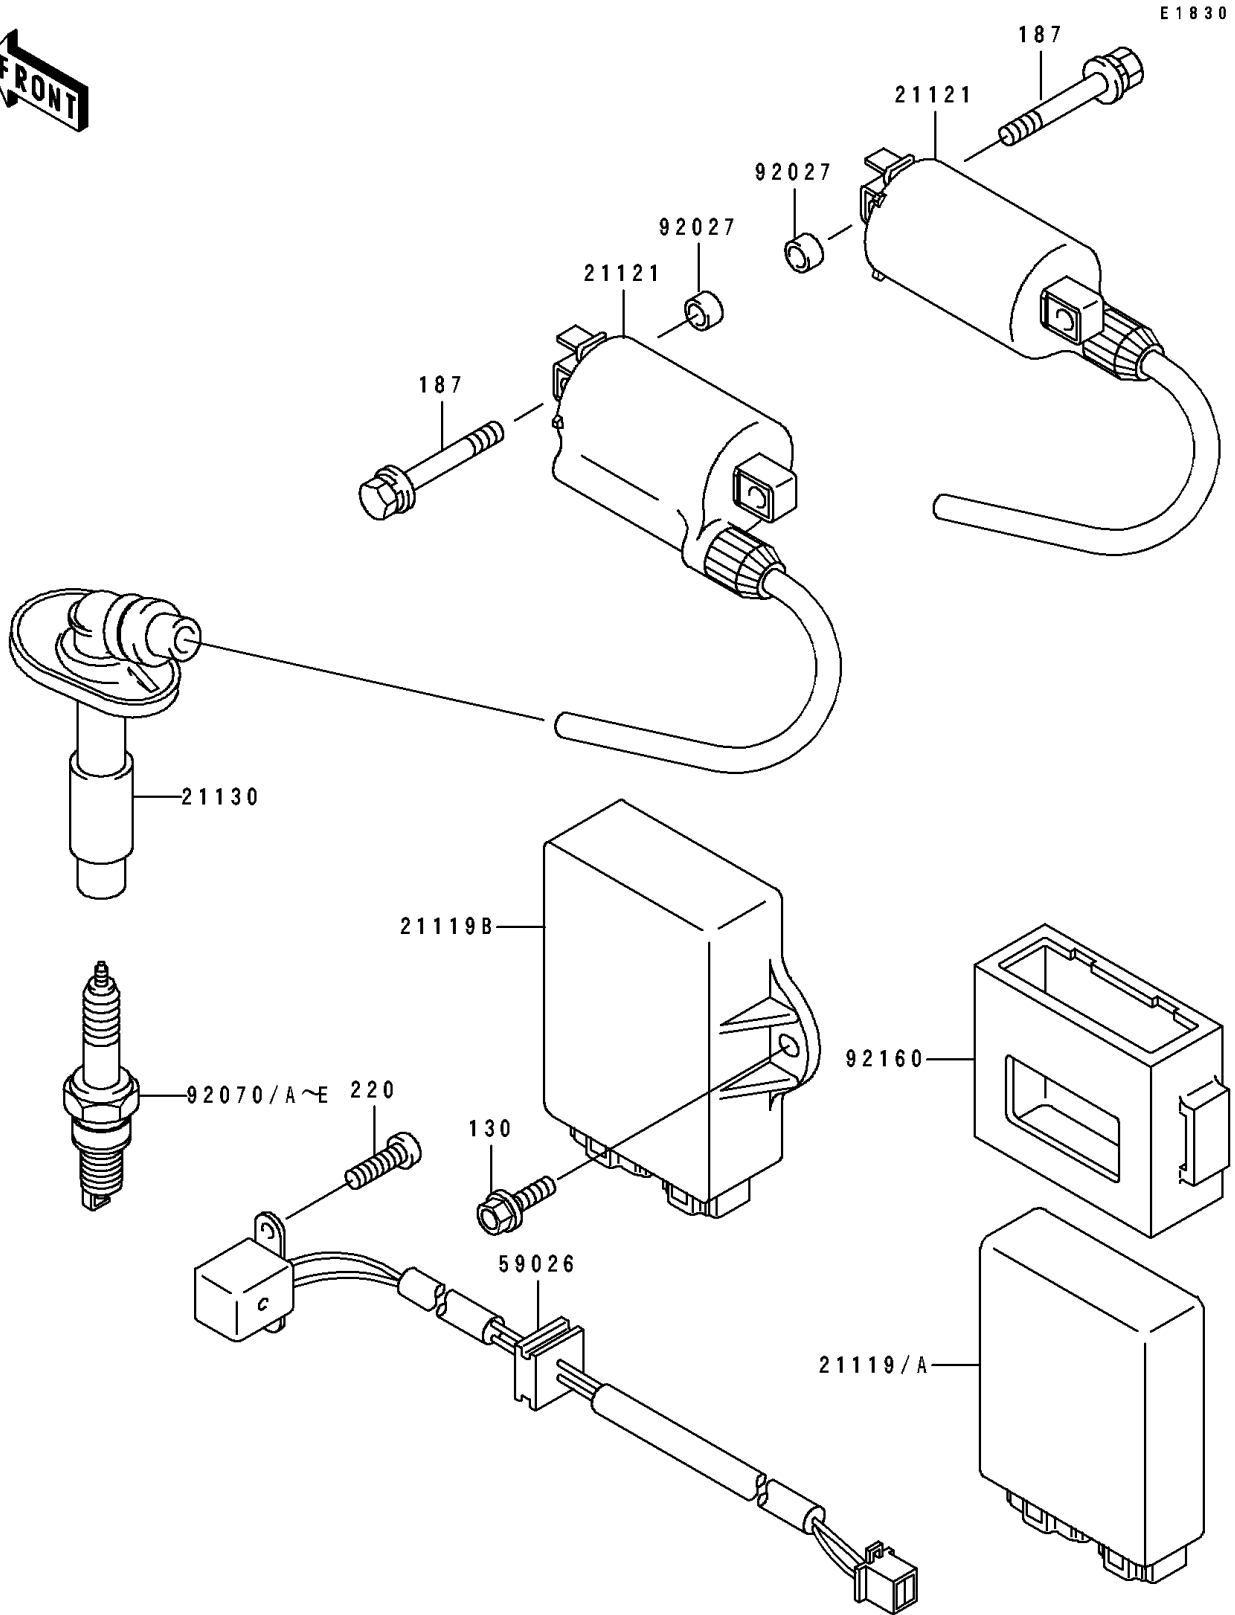

1991 Eliminator 250 PARTS DIAGRAM

Ignition System

1991 Eliminator 250 PARTS LIST

Ignition System

ITEM NAME	PART NUMBER	QUANTITY
IGNITER (Ref # 21119)	21119-1229	1
IGNITER (Ref # 21119A)	21119-1233	1
COIL-IGNITION (Ref # 21121)	21121-1163	2
CAP-SPARK PLUG (Ref # 21130)	21130-1056	2
COIL-PULSING (Ref # 59026)	59026-1086	1
COLLAR,6.8X10X6 (Ref # 92027)	92027-103	4
PLUG-SPARK,C8HA(NGK) (Ref # 92070)	92070-1131	2
PLUG-SPARK,CR7HSA(NGK) (Ref # 92070A)	92070-1154	2
PLUG-SPARK,CR8HSA(NGK) (Ref # 92070B)	92070-1155	2
PLUG-SPARK,U22FSR-U(ND) (Ref # 92070C)		2
PLUG-SPARK,U24FSR-U(ND) (Ref # 92070D)		2
DAMPER,IGNITER (Ref # 92160)	92160-1181	1
BOLT-UPSET-WSP (Ref # 187)	187G0625	4
SCREW-PAN-CROS (Ref # 220)	220B0510	2