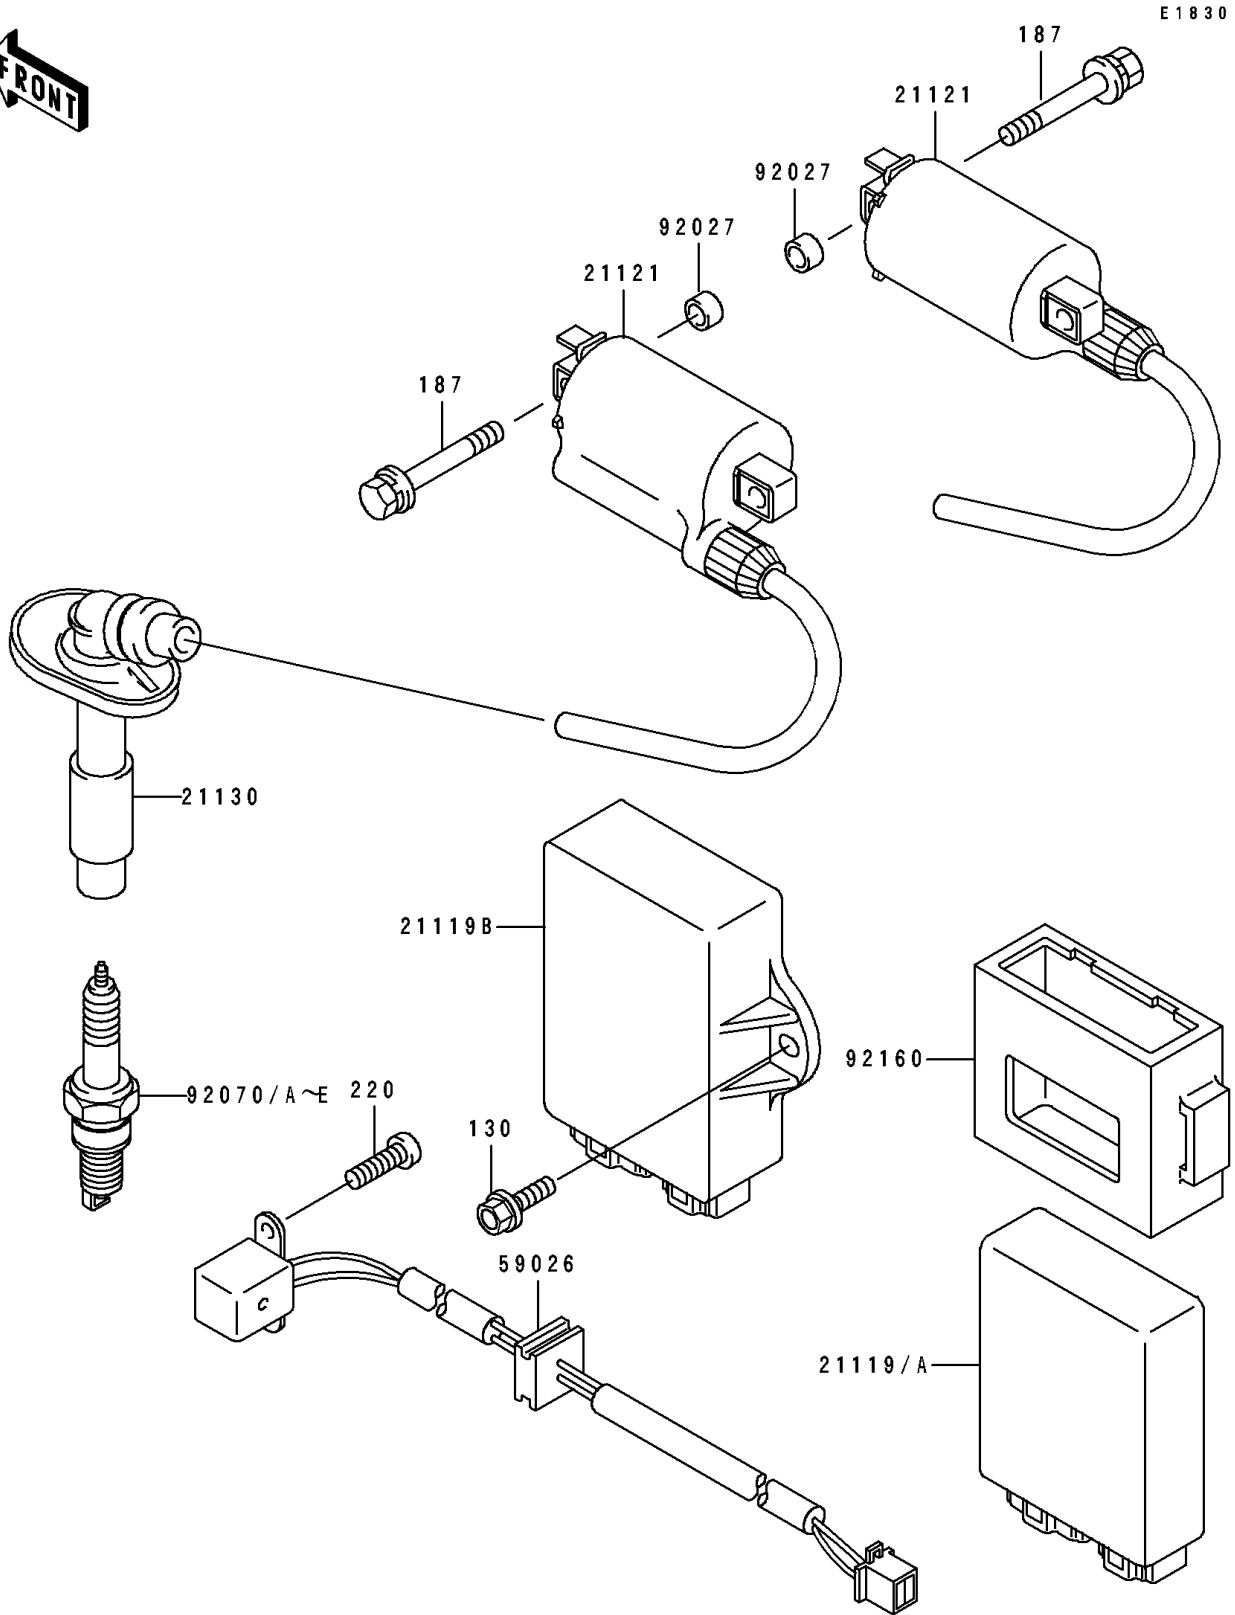

1992 Eliminator 250 PARTS DIAGRAM

Ignition System

1992 Eliminator 250 PARTS LIST

Ignition System

ITEM NAME	PART NUMBER	QUANTITY
IGNITER (Ref # 21119)	21119-1229	1
COIL-IGNITION (Ref # 21121)	21121-1163	2
CAP-SPARK PLUG (Ref # 21130)	21130-1056	2
COIL-PULSING (Ref # 59026)	59026-1086	1
COLLAR,6.8X10X6 (Ref # 92027)	92027-103	4
PLUG-SPARK,CR7HSA(NGK) (Ref # 92070A)	92070-1154	2
PLUG-SPARK,CR8HSA(NGK) (Ref # 92070B)	92070-1155	2
PLUG-SPARK,U22FSR-U(ND) (Ref # 92070C)		2
PLUG-SPARK,U24FSR-U(ND) (Ref # 92070D)		2
DAMPER,IGNITER (Ref # 92160)	92160-1181	1
BOLT-UPSET-WSP (Ref # 187)	187G0625	4
SCREW-PAN-CROS (Ref # 220)	220B0510	2