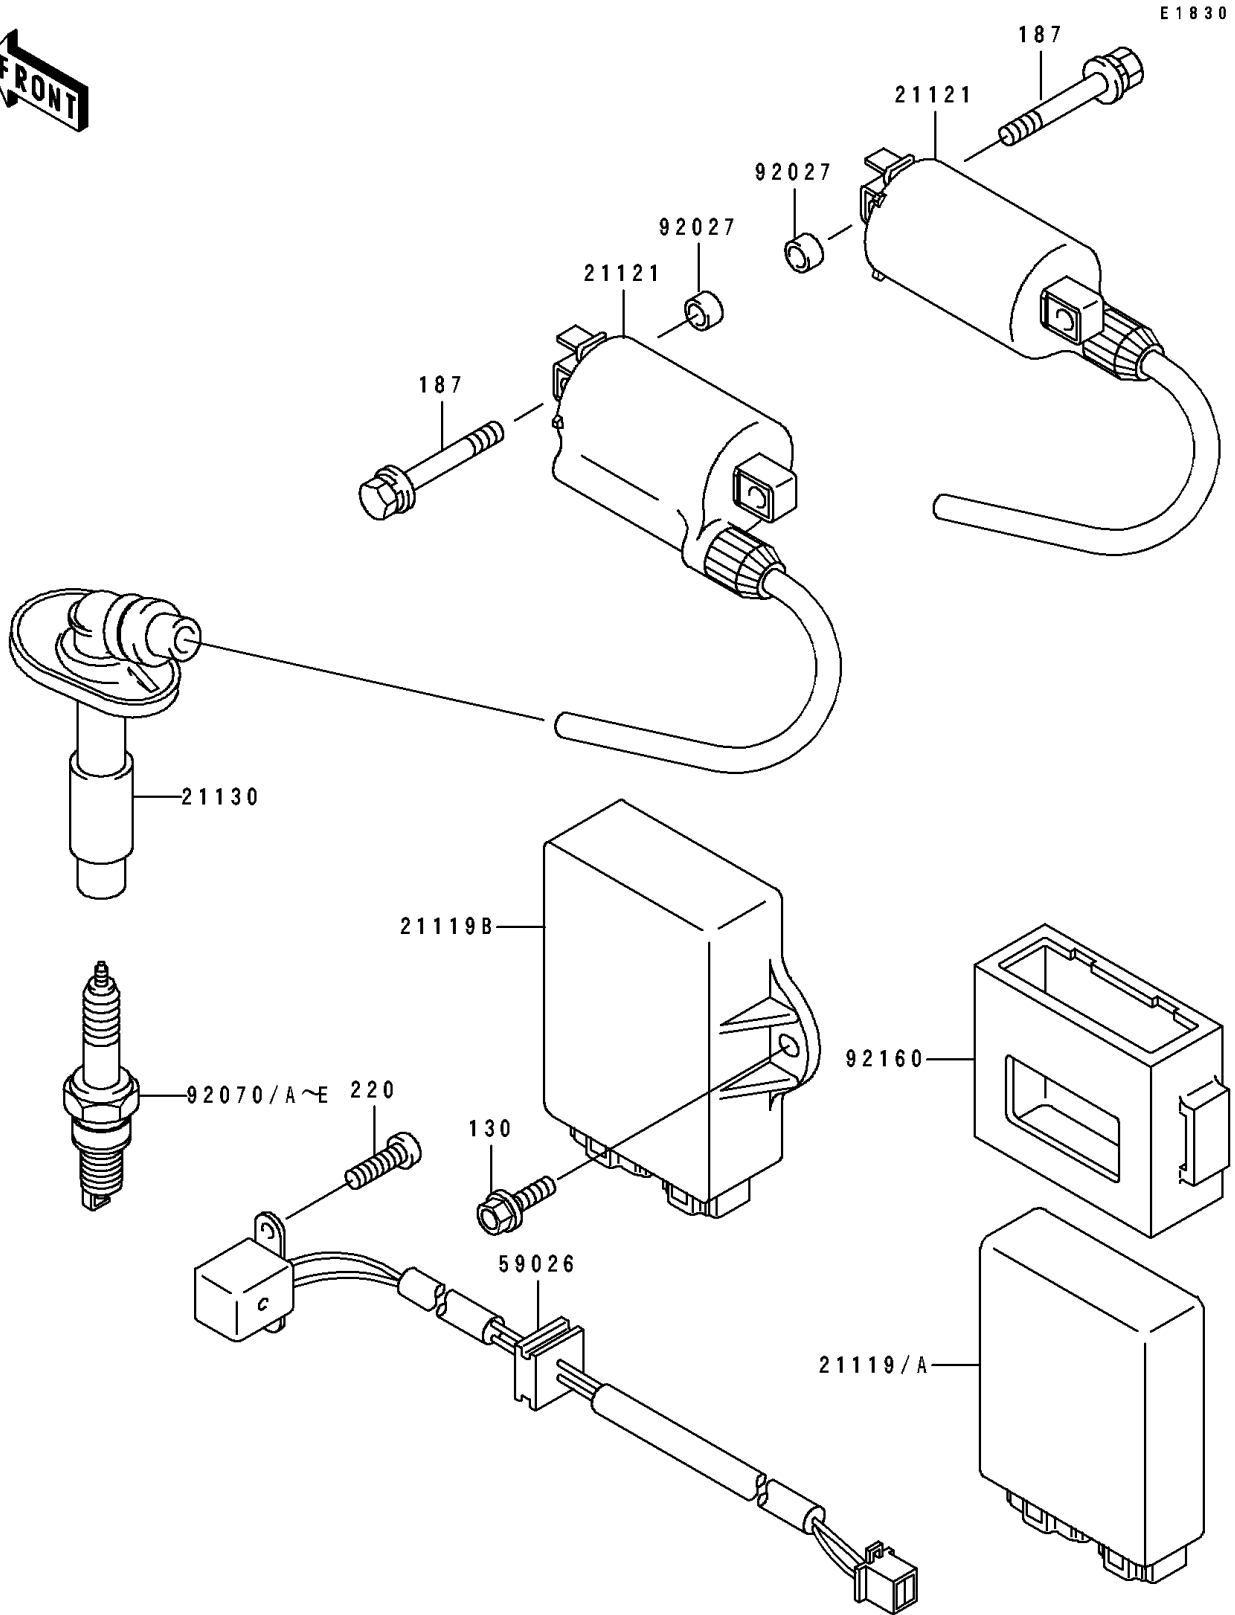

1993 Eliminator 250 PARTS DIAGRAM

Ignition System

1993 Eliminator 250 PARTS LIST

Ignition System

ITEM NAME	PART NUMBER	QUANTITY
IGNITER (Ref # 21119)	21119-1229	1
COIL-IGNITION (Ref # 21121)	21121-1163	2
CAP-SPARK PLUG (Ref # 21130)	21130-1056	2
COIL-PULSING (Ref # 59026)	59026-1086	1
COLLAR,6.8X10X6 (Ref # 92027)	92027-103	4
PLUG-SPARK,CR7HSA(NGK) (Ref # 92070A)	92070-1154	2
PLUG-SPARK,CR8HSA(NGK) (Ref # 92070B)	92070-1155	2
PLUG-SPARK,U22FSR-U(ND) (Ref # 92070C)		2
PLUG-SPARK,U24FSR-U(ND) (Ref # 92070D)		2
DAMPER,IGNITER (Ref # 92160)	92160-1181	1
BOLT-UPSET-WSP (Ref # 187)	187G0625	4
SCREW-PAN-CROS (Ref # 220)	220B0510	2