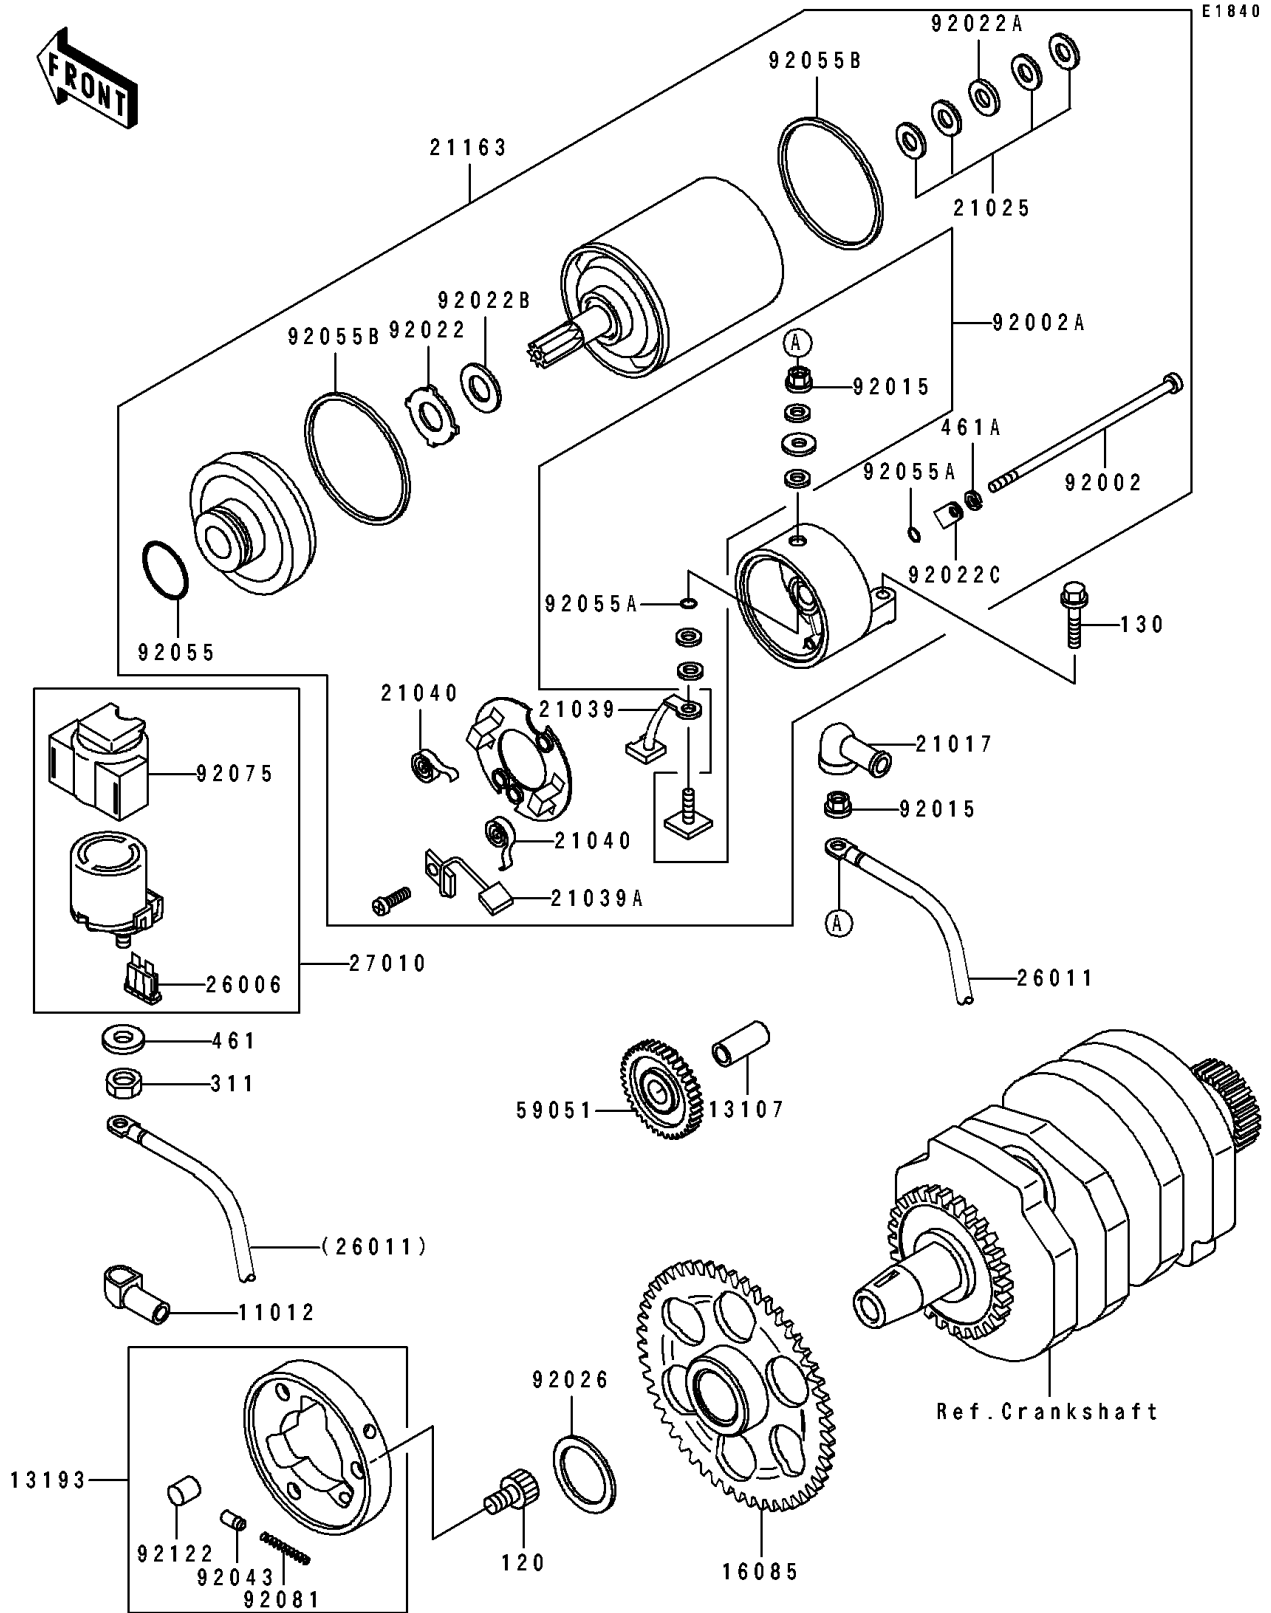

# 1991 Eliminator 250 PARTS DIAGRAM

Starter Motor

# 1991 Eliminator 250 PARTS LIST

## Starter Motor

ITEM NAME	PART NUMBER	QUANTITY
CAP,TERMINAL (Ref # 11012)	11012-1354	1
SHAFT,7.8X12X26.5 (Ref # 13107)	13107-1176	1
CLUTCH-ASSY-ONEWAY (Ref # 13193)	13193-1002	1
GEAR,ONEWAY CLUTCH,65T (Ref # 16085)	16085-1166	1
GROMMET,STARTER TERMINAL (Ref # 21017)	21017-017	1
WASHER,9.1X18X0.2 (Ref # 21025)	21025-011	4
BRUSH,CARBON(+) (Ref # 21039)	21039-1001	1
BRUSH,CARBON(-) (Ref # 21039A)	21039-1056	1
SPRING-BRUSH (Ref # 21040)	21040-1053	2
STARTER-ELECTRIC (Ref # 21163)	21163-1205	1
FUSE,30A-G (Ref # 26006)	26006-1006	1
WIRE-LEAD,STARTER (Ref # 26011)	26011-1411	1
SWITCH,MAGNETIC (Ref # 27010)	27010-1213	1
GEAR-SPUR,IDLE (Ref # 59051)	59051-1154	1
BOLT,STARTER (Ref # 92002)	92002-1818	2
BOLT,TERMINAL (Ref # 92002A)	92002-1819	1
NUT,STARTER MOTOR (Ref # 92015)	92015-1476	2
WASHER,THRUST SUPPORT (Ref # 92022)	92022-1130	1
WASHER,9.1X18X0.8 (Ref # 92022A)	92022-1132	1
WASHER,22X12.2X0.5 (Ref # 92022B)	92022-1714	1
WASHER,LOCK (Ref # 92022C)	92022-1825	2
SPACER,25X40X1 (Ref # 92026)	92026-1004	1
PIN (Ref # 92043)	92043-132	3
RING-O (Ref # 92055)	92055-1303	1
RING-O,4.5X2.0 (Ref # 92055A)	92055-1370	3
RING-O (Ref # 92055B)	92055-1418	2
DAMPER,MAGNETIC SWITCH (Ref # 92075)	92075-1863	1
SPRING,COIL (Ref # 92081)	92081-159	3
ROLLER (Ref # 92122)	92122-006	3

## Starter Motor

ITEM NAME	PART NUMBER	QUANTITY
BOLT-SOCKET,8X14 (Ref # 120)	120P0814	3
BOLT-FLANGED (Ref # 130)	130J0620	2
NUT-HEX,6MM (Ref # 311)	311B0600	2
WASHER-SPRING,6MM (Ref # 461)	461F0600	2
WASHER-SPRING,5MM,BLACK (Ref # 461A)	461K0500	2