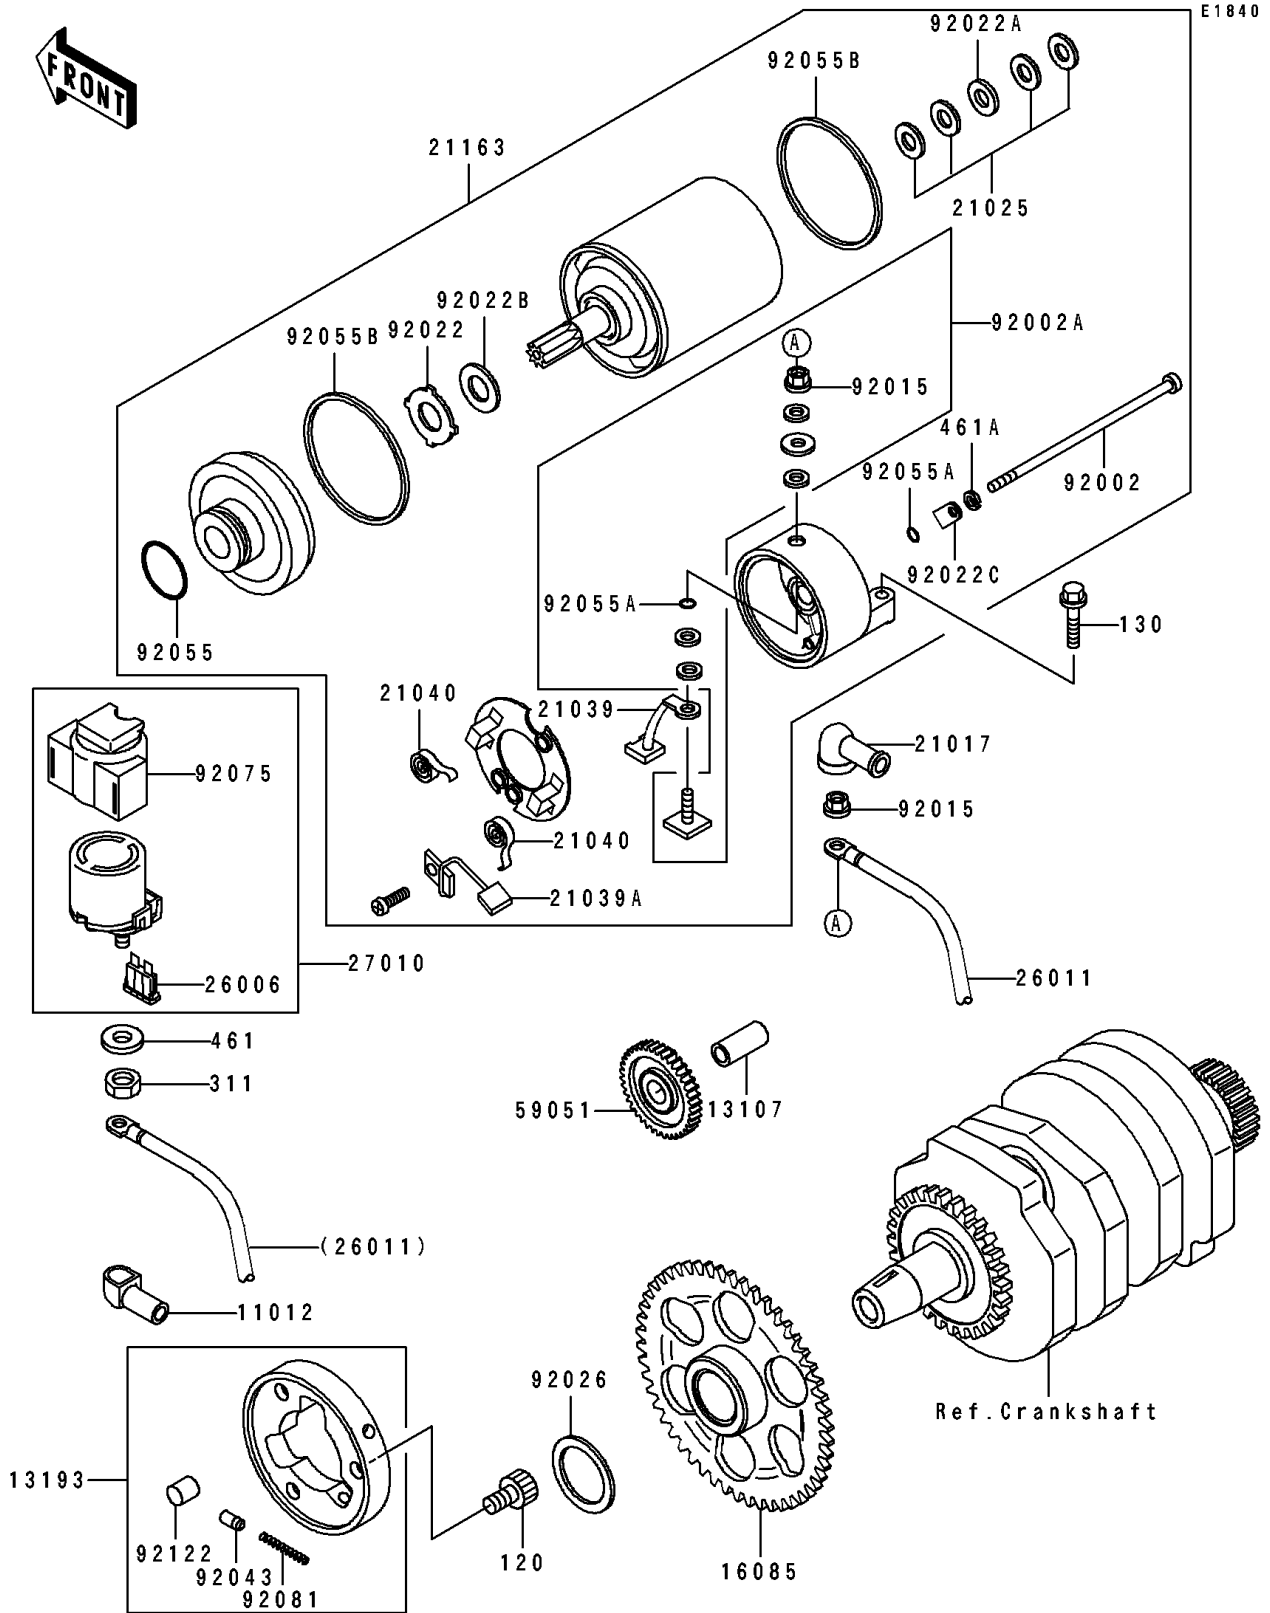

# 1993 Eliminator 250 PARTS DIAGRAM

Starter Motor

## Starter Motor

ITEM NAME	PART NUMBER	QUANTITY
CAP,TERMINAL (Ref # 11012)	11012-1354	1
SHAFT,7.8X12X26.5 (Ref # 13107)	13107-1176	1
CLUTCH-ASSY-ONEWAY (Ref # 13193)	13193-1002	1
GEAR,ONEWAY CLUTCH,65T (Ref # 16085)	16085-1166	1
GROMMET,STARTER TERMINAL (Ref # 21017)	21017-017	1
WASHER,9.1X18X0.2 (Ref # 21025)	21025-011	4
BRUSH,CARBON(+) (Ref # 21039)	21039-1001	1
BRUSH,CARBON(-) (Ref # 21039A)	21039-1056	1
SPRING-BRUSH (Ref # 21040)	21040-1053	2
STARTER-ELECTRIC (Ref # 21163)	21163-1205	1
FUSE,30A-G (Ref # 26006)	26006-1006	1
WIRE-LEAD,STARTER (Ref # 26011)	26011-1411	1
SWITCH,MAGNETIC (Ref # 27010)	27010-1213	1
GEAR-SPUR,IDLE (Ref # 59051)	59051-1154	1
BOLT,STARTER (Ref # 92002)	92002-1818	2
BOLT,TERMINAL (Ref # 92002A)	92002-1819	1
NUT,STARTER MOTOR (Ref # 92015)	92015-1476	2
WASHER,THRUST SUPPORT (Ref # 92022)	92022-1130	1
WASHER,9.1X18X0.8 (Ref # 92022A)	92022-1132	1
WASHER,22X12.2X0.5 (Ref # 92022B)	92022-1714	1
WASHER,LOCK (Ref # 92022C)	92022-1825	2
SPACER,25X40X1 (Ref # 92026)	92026-1004	1
PIN (Ref # 92043)	92043-132	3
RING-O (Ref # 92055)	92055-1303	1
RING-O,4.5X2.0 (Ref # 92055A)	92055-1370	3
RING-O (Ref # 92055B)	92055-1418	2
DAMPER,MAGNETIC SWITCH (Ref # 92075)	92075-1863	1
SPRING,COIL (Ref # 92081)	92081-159	3
ROLLER (Ref # 92122)	92122-006	3

# 1993 Eliminator 250 PARTS LIST

## Starter Motor

ITEM NAME	PART NUMBER	QUANTITY
BOLT-SOCKET,8X14 (Ref # 120)	120P0814	3
BOLT-FLANGED (Ref # 130)	130J0620	2
NUT-HEX,6MM (Ref # 311)	311B0600	2
WASHER-SPRING,6MM (Ref # 461)	461F0600	2
WASHER-SPRING,5MM,BLACK (Ref # 461A)	461K0500	2