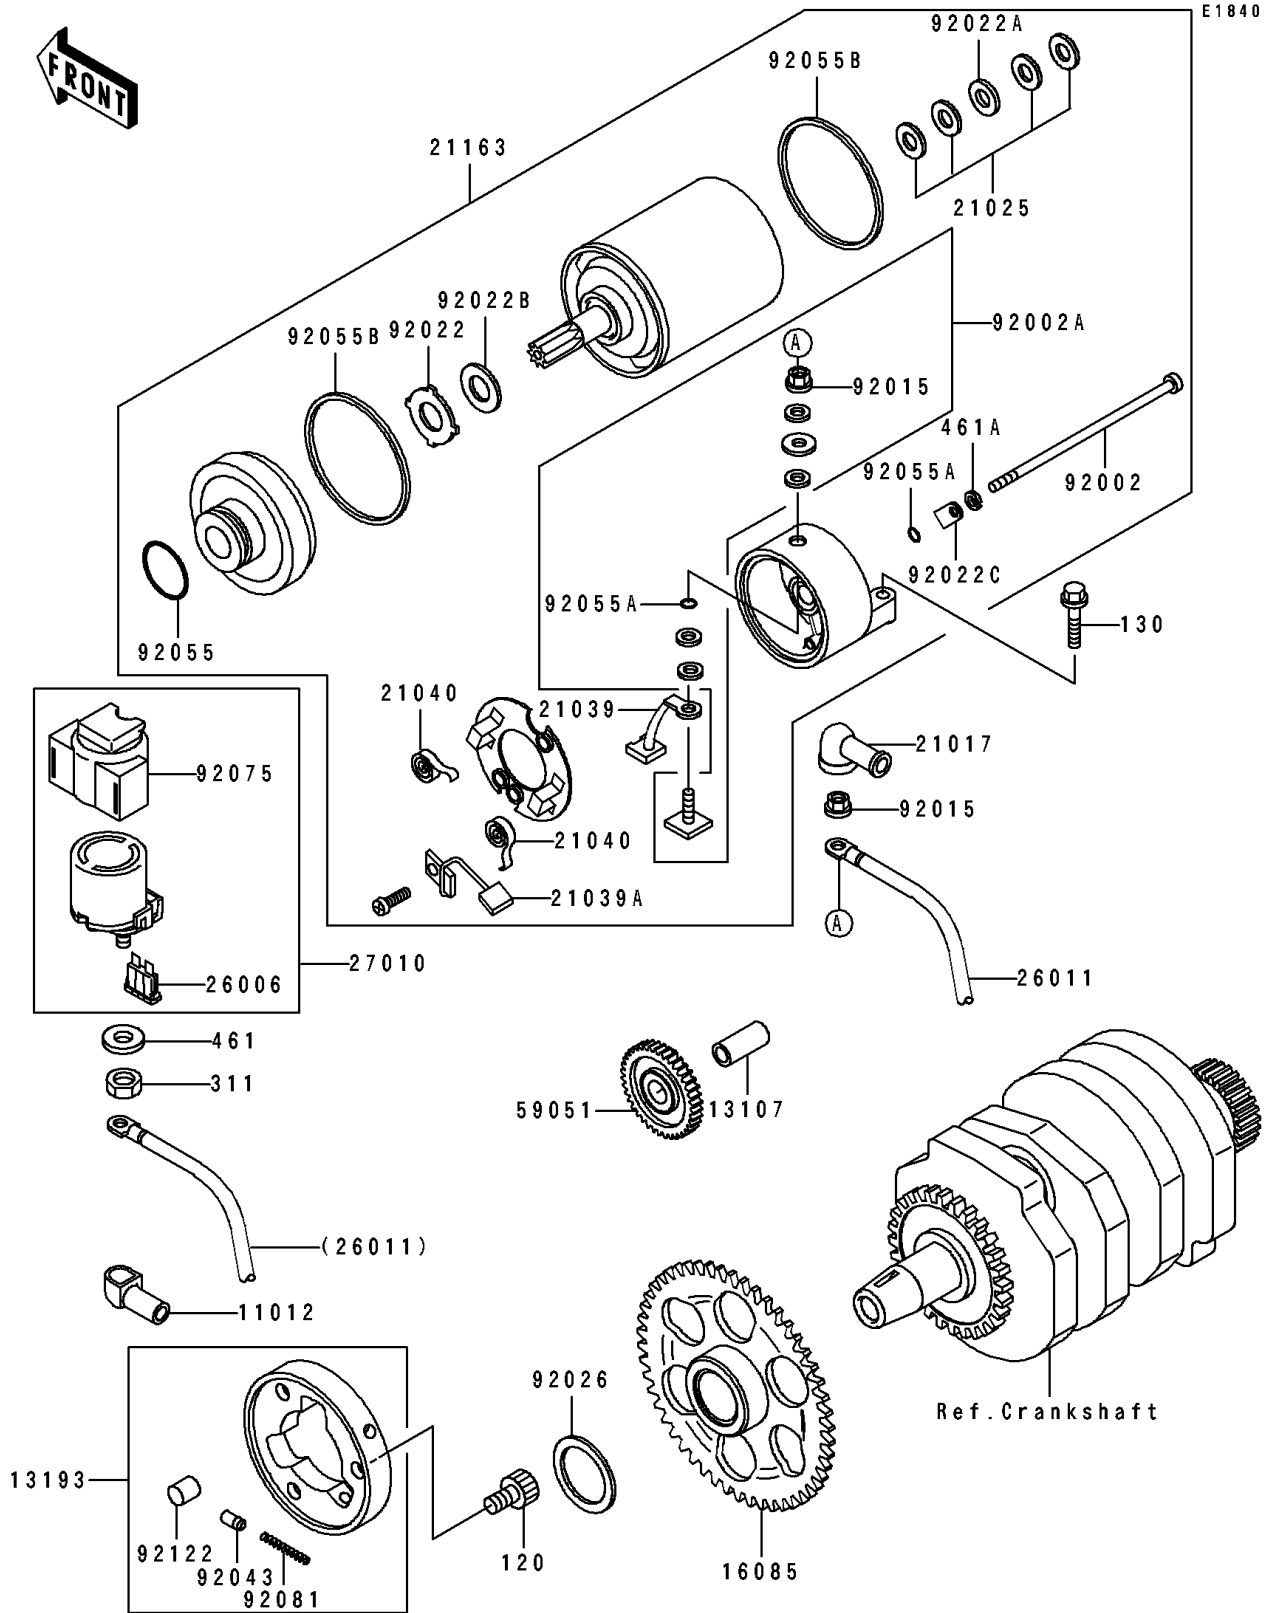

1994 Eliminator 250 PARTS DIAGRAM

Starter Motor

1994 Eliminator 250 PARTS LIST

Starter Motor

ITEM NAME	PART NUMBER	QUANTITY
CAP,TERMINAL (Ref # 11012)	11012-1354	1
SHAFT,7.8X12X26.5 (Ref # 13107)	13107-1176	1
CLUTCH-ASSY-ONEWAY (Ref # 13193)	13193-1002	1
GEAR,ONEWAY CLUTCH,65T (Ref # 16085)	16085-1166	1
GROMMET,STARTER TERMINAL (Ref # 21017)	21017-017	1
WASHER,9.1X18X0.2 (Ref # 21025)	21025-011	4
BRUSH,CARBON(+) (Ref # 21039)	21039-1001	1
BRUSH,CARBON(-) (Ref # 21039A)	21039-1056	1
SPRING-BRUSH (Ref # 21040)	21040-1053	2
STARTER-ELECTRIC (Ref # 21163)	21163-1205	1
FUSE,30A-G (Ref # 26006)	26006-1006	1
WIRE-LEAD,STARTER (Ref # 26011)	26011-1411	1
SWITCH,MAGNETIC (Ref # 27010)	27010-1213	1
GEAR-SPUR,IDLE (Ref # 59051)	59051-1154	1
BOLT,STARTER (Ref # 92002)	92002-1818	2
BOLT,TERMINAL (Ref # 92002A)	92002-1819	1
NUT,STARTER MOTOR (Ref # 92015)	92015-1476	2
WASHER,THRUST SUPPORT (Ref # 92022)	92022-1130	1
WASHER,9.1X18X0.8 (Ref # 92022A)	92022-1132	1
WASHER,22X12.2X0.5 (Ref # 92022B)	92022-1714	1
WASHER,LOCK (Ref # 92022C)	92022-1825	2
SPACER,25X40X1 (Ref # 92026)	92026-1004	1
PIN (Ref # 92043)	92043-132	3
RING-O (Ref # 92055)	92055-1303	1
RING-O,4.5X2.0 (Ref # 92055A)	92055-1370	3
RING-O (Ref # 92055B)	92055-1418	2
DAMPER,MAGNETIC SWITCH (Ref # 92075)	92075-1863	1
SPRING,COIL (Ref # 92081)	92081-159	3
ROLLER (Ref # 92122)	92122-006	3

1994 Eliminator 250 PARTS LIST

Starter Motor

ITEM NAME	PART NUMBER	QUANTITY
BOLT-SOCKET,8X14 (Ref # 120)	120P0814	3
BOLT-FLANGED (Ref # 130)	130J0620	2
NUT-HEX,6MM (Ref # 311)	311B0600	2
WASHER-SPRING,6MM (Ref # 461)	461F0600	2
WASHER-SPRING,5MM,BLACK (Ref # 461A)	461K0500	2