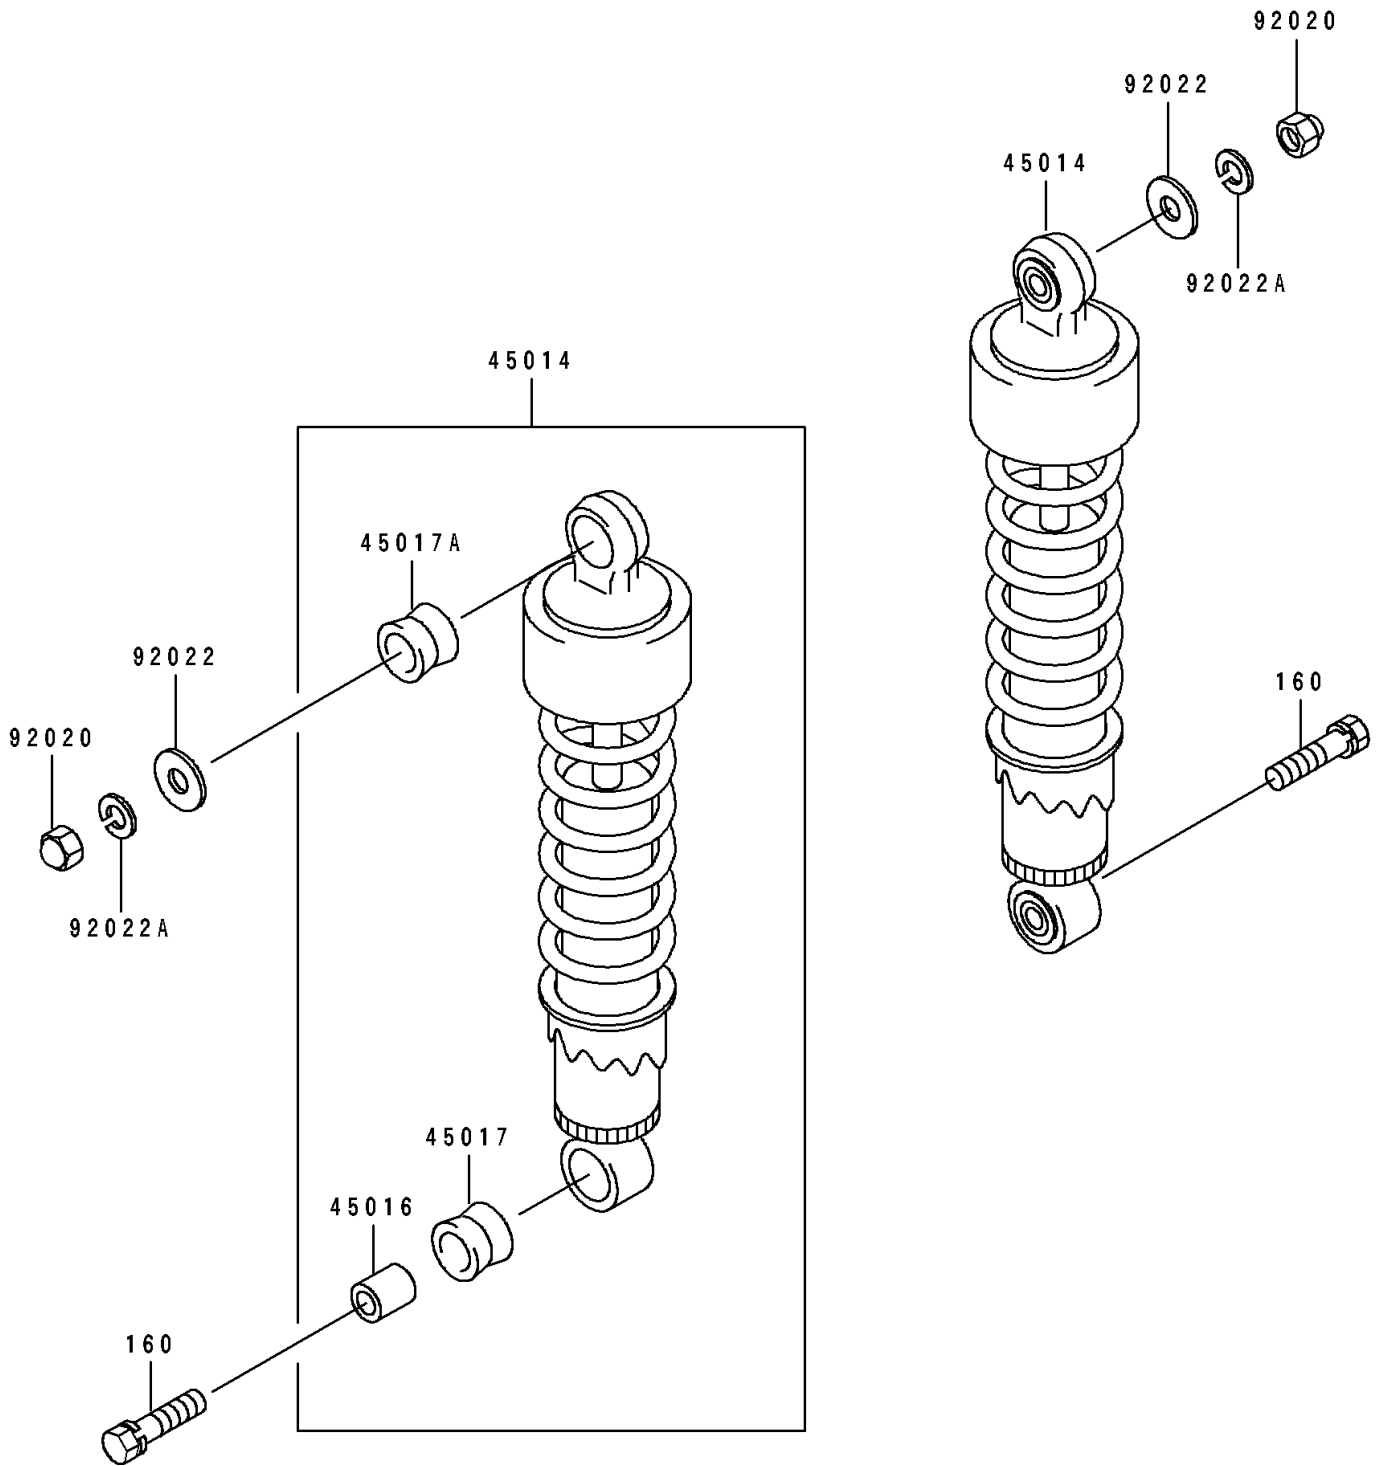

1993 Eliminator 250 PARTS DIAGRAM

Suspension/Shock Absorber

F 2151

1993 Eliminator 250 PARTS LIST

Suspension/Shock Absorber

ITEM NAME	PART NUMBER	QUANTITY
SHOCKABSORBER (Ref # 45014)	45014-1378	2
COLLAR,SHOCKABSORBER (Ref # 45016)	45016-008	2
DAMPER,SHOCKABSORBER (Ref # 45017)	45017-012	2
DAMPER,SHOCKABSORBER (Ref # 45017A)	45017-015	2
NUT,CAP,10MM (Ref # 92020)	92020-003	2
WASHER,10.5X26X2.3 (Ref # 92022)	92022-044	2
WASHER,SPRING,10MM (Ref # 92022A)	92022-1540	2
BOLT-FINE-WS (Ref # 160)	160N1040	2