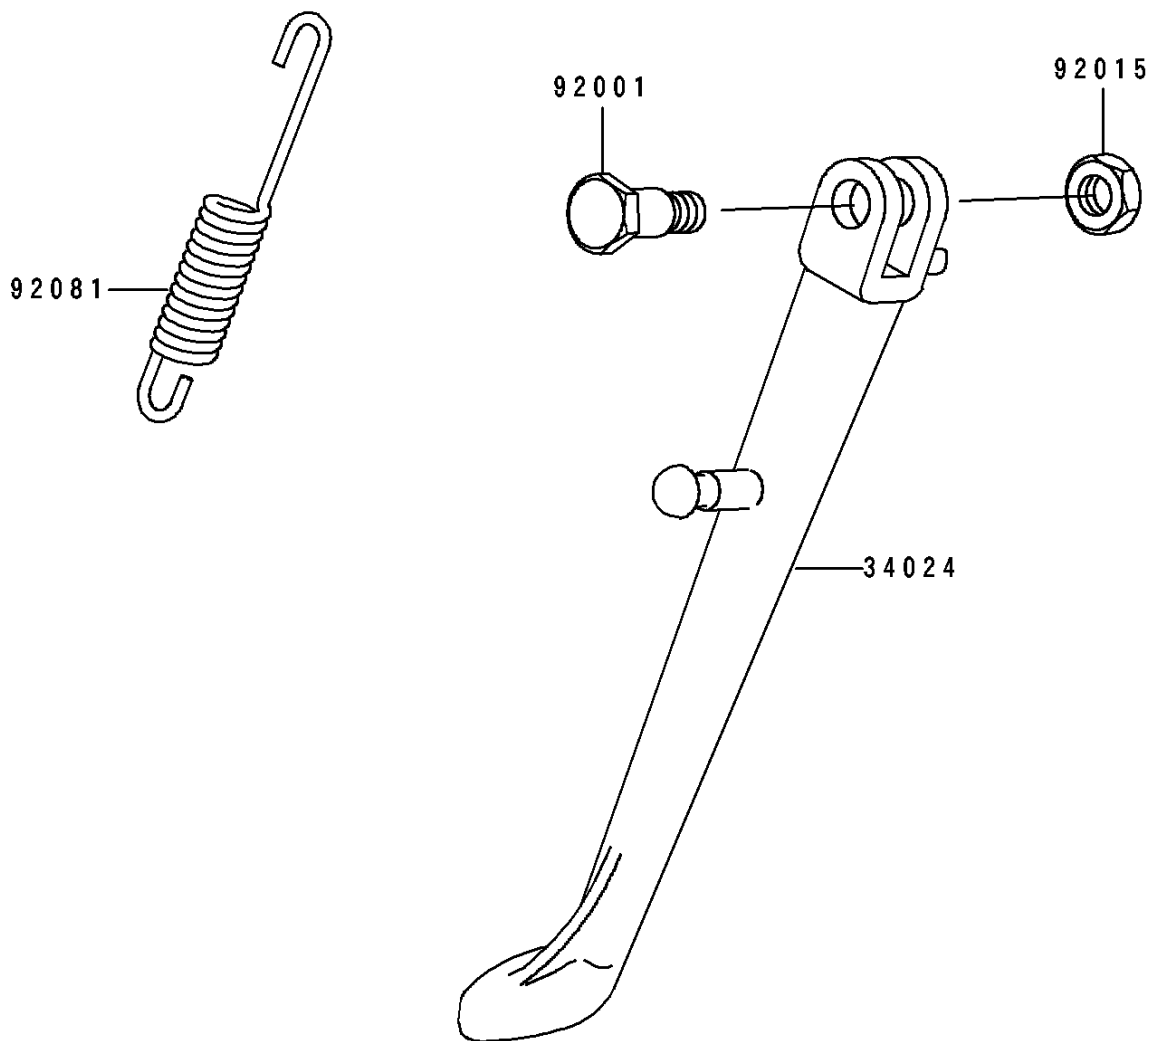

# 1991 Eliminator 250 PARTS DIAGRAM

Stand(s)

F2190

# 1991 Eliminator 250 PARTS LIST

Stand(s)

ITEM NAME	PART NUMBER	QUANTITY
STAND-SIDE (Ref # 34024)	34024-1232	1
BOLT,SIDE STAND (Ref # 92001)	92001-1788	1
NUT,LOCK,10MM,BLACK (Ref # 92015)	92015-1188	1
SPRING,SIDE STAND (Ref # 92081)	92081-1727	1