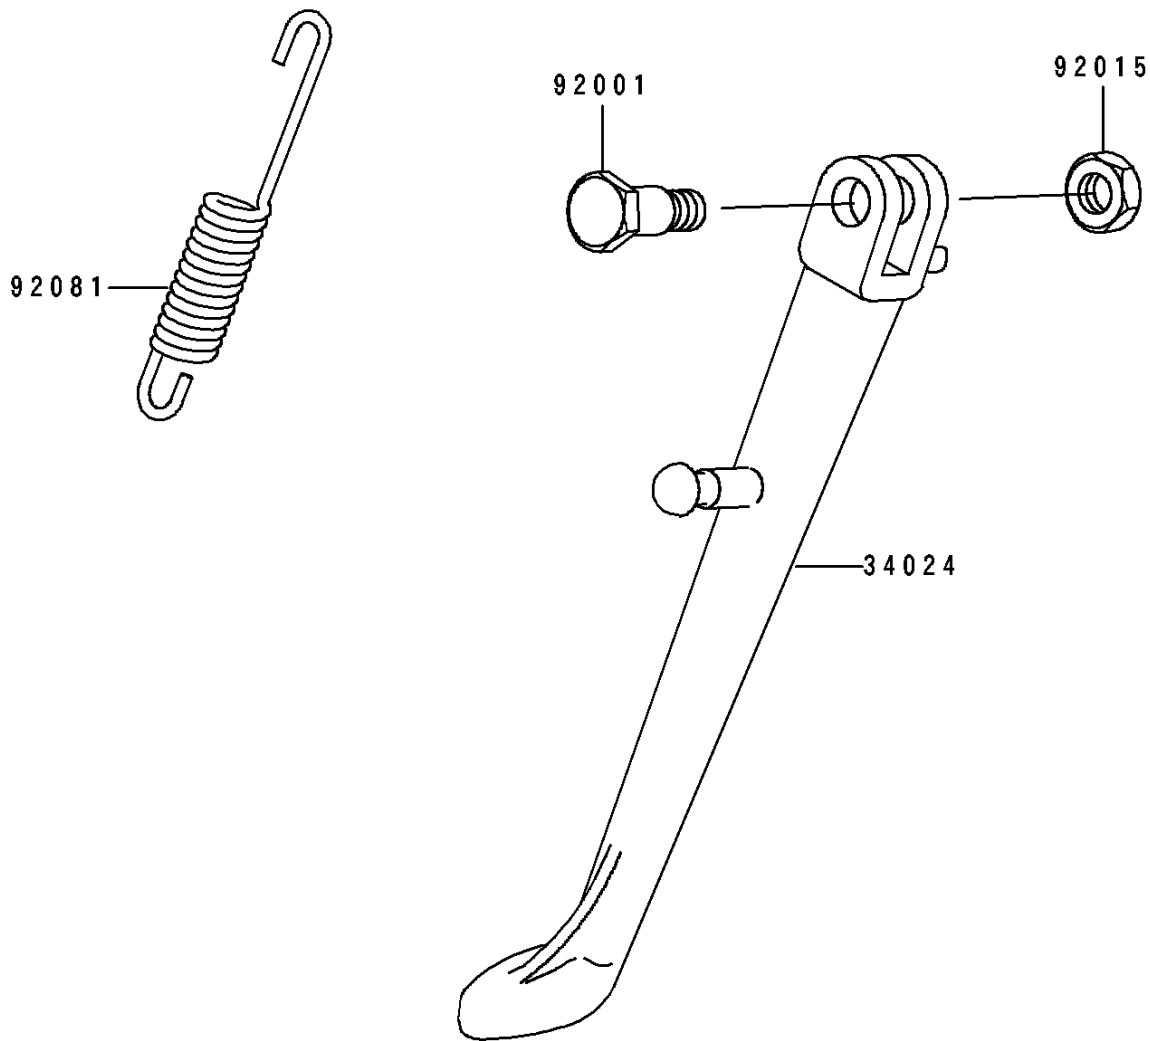

1991 Eliminator 250 PARTS DIAGRAM

Stand(s)

F2190

1991 Eliminator 250 PARTS LIST

Stand(s)

ITEM NAME	PART NUMBER	QUANTITY
STAND-SIDE (Ref # 34024)	34024-1232	1
BOLT,SIDE STAND (Ref # 92001)	92001-1788	1
NUT,LOCK,10MM,BLACK (Ref # 92015)	92015-1188	1
SPRING,SIDE STAND (Ref # 92081)	92081-1727	1