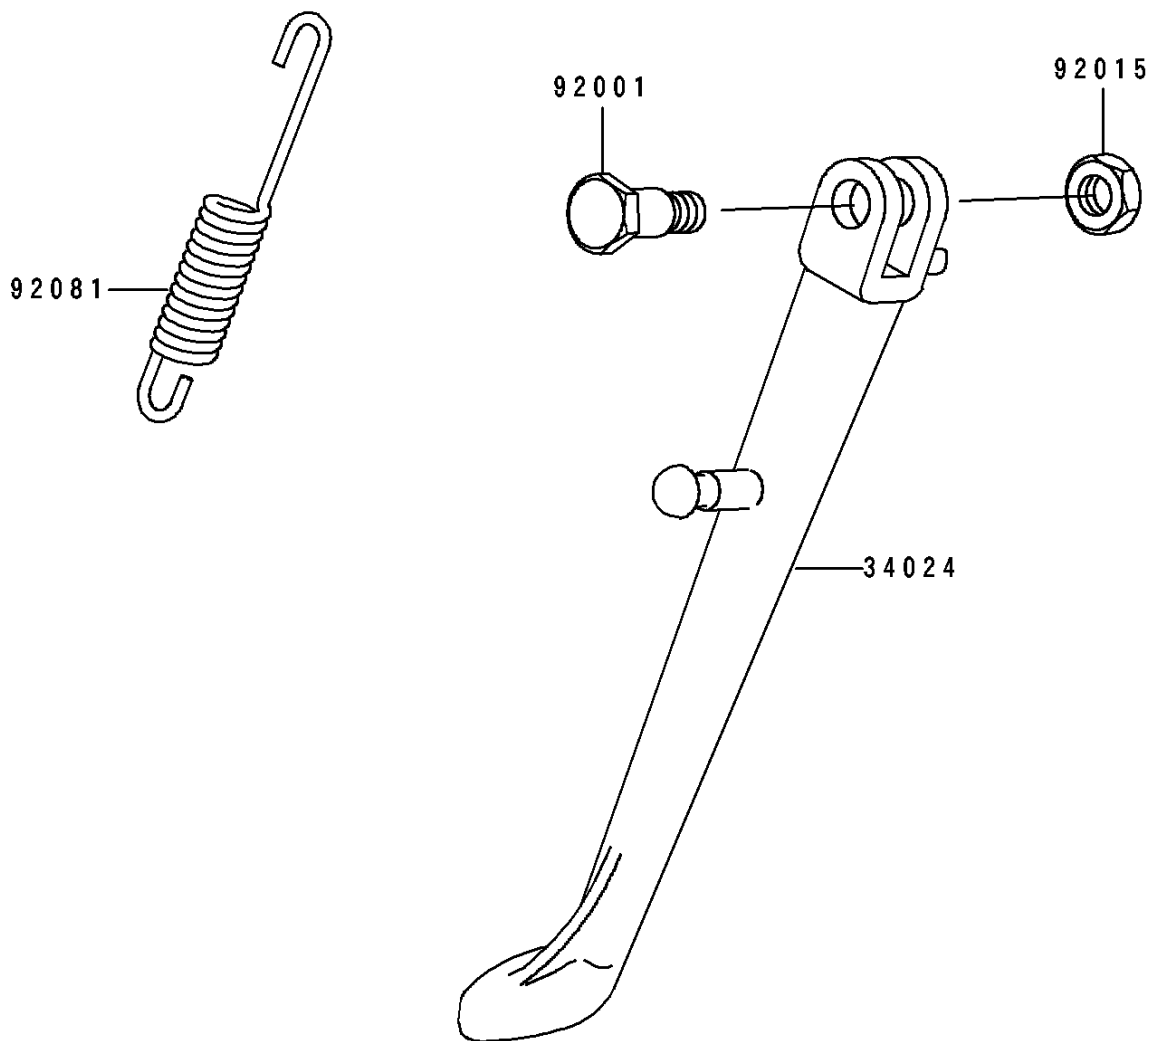

1993 Eliminator 250 PARTS DIAGRAM

Stand(s)

F2190

1993 Eliminator 250 PARTS LIST

Stand(s)

ITEM NAME	PART NUMBER	QUANTITY
STAND-SIDE (Ref # 34024)	34024-1232	1
BOLT,SIDE STAND (Ref # 92001)	92001-1788	1
NUT,LOCK,10MM,BLACK (Ref # 92015)	92015-1188	1
SPRING,SIDE STAND (Ref # 92081)	92081-1727	1