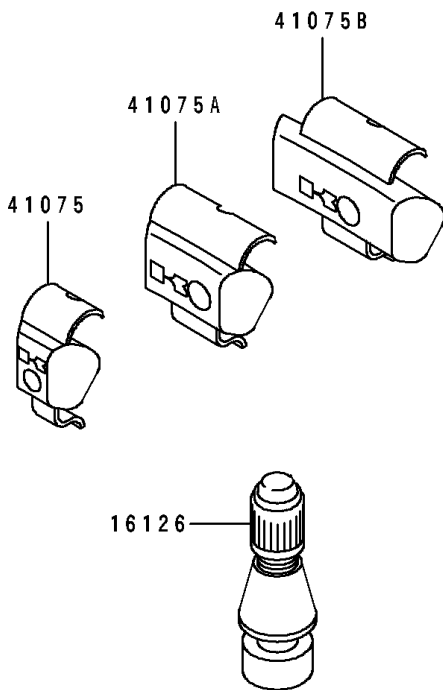

1991 Eliminator 250 PARTS DIAGRAM

Tires

F2210

1991 Eliminator 250 PARTS LIST

Tires

ITEM NAME	PART NUMBER	QUANTITY
VALVE,TIRE (Ref # 16126)	16126-1140	2
TIRE,FR,100/90-17 55S,F17(D) (Ref # 41002)	41002-1656	1
TIRE,RR,140/90-15M/C 70S(D) (Ref # 41002A)	41002-1782	1
BALANCER-WHEEL,10G,SILVER (Ref # 41075)	41075-1014	AR
BALANCER-WHEEL,20G,SILVER (Ref # 41075A)	41075-1015	AR
BALANCER-WHEEL,30G,SILVER (Ref # 41075B)	41075-1016	AR