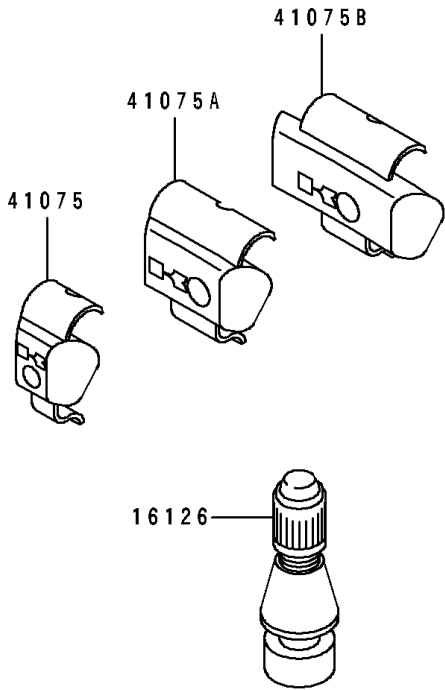

1991 Eliminator 250 PARTS DIAGRAM

Tires

F2210

1991 Eliminator 250 PARTS LIST

Tires

ITEM NAME	PART NUMBER	QUANTITY
VALVE,TIRE (Ref # 16126)	16126-1140	2
TIRE,FR,100/90-17 55S,F17(D) (Ref # 41002)	41002-1656	1
TIRE,RR,140/90-15M/C 70S(D) (Ref # 41002A)	41002-1782	1
BALANCER-WHEEL,10G,SILVER (Ref # 41075)	41075-1014	AR
BALANCER-WHEEL,20G,SILVER (Ref # 41075A)	41075-1015	AR
BALANCER-WHEEL,30G,SILVER (Ref # 41075B)	41075-1016	AR