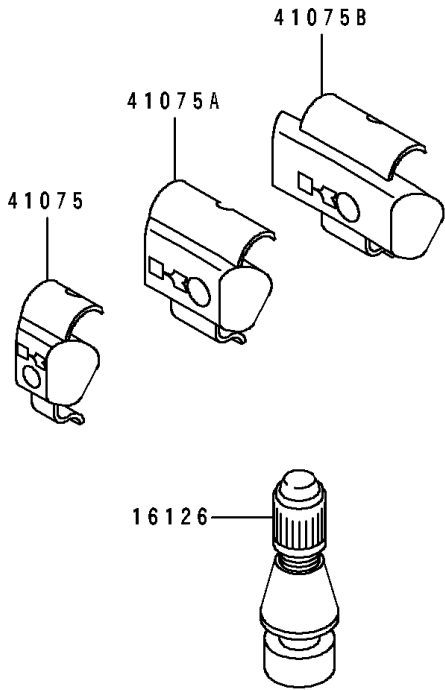

# 1992 Eliminator 250 PARTS DIAGRAM

Tires

F2210

# 1992 Eliminator 250 PARTS LIST

## Tires

ITEM NAME	PART NUMBER	QUANTITY
VALVE,TIRE (Ref # 16126)	16126-1140	2
TIRE,FR,100/90-17 55S,F17(D) (Ref # 41002)	41002-1656	1
TIRE,RR,140/90-15M/C 70S(D) (Ref # 41002A)	41002-1782	1
BALANCER-WHEEL,10G,SILVER (Ref # 41075)	41075-1014	AR
BALANCER-WHEEL,20G,SILVER (Ref # 41075A)	41075-1015	AR
BALANCER-WHEEL,30G,SILVER (Ref # 41075B)	41075-1016	AR