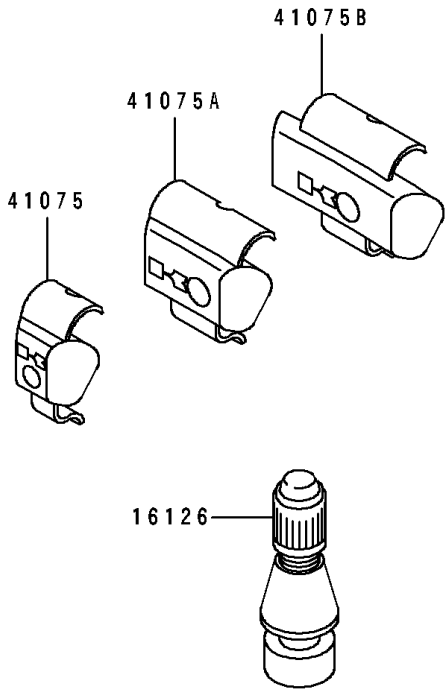

# 1992 Eliminator 250 PARTS DIAGRAM

Tires

F2210

## 1992 Eliminator 250 PARTS LIST

### Tires

ITEM NAME	PART NUMBER	QUANTITY
VALVE,TIRE (Ref # 16126)	16126-1140	2
TIRE,FR,100/90-17 55S,F17(D) (Ref # 41002)	41002-1656	1
TIRE,RR,140/90-15M/C 70S(D) (Ref # 41002A)	41002-1782	1
BALANCER-WHEEL,10G,SILVER (Ref # 41075)	41075-1014	AR
BALANCER-WHEEL,20G,SILVER (Ref # 41075A)	41075-1015	AR
BALANCER-WHEEL,30G,SILVER (Ref # 41075B)	41075-1016	AR