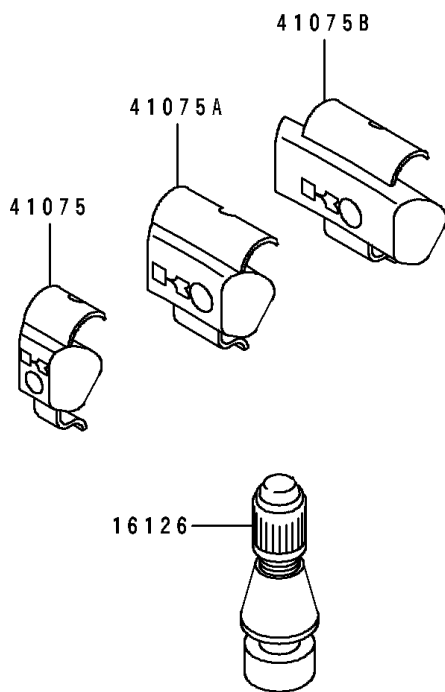

# 1992 Eliminator 250 PARTS DIAGRAM

Tires

F2210

# 1992 Eliminator 250 PARTS LIST

## Tires

ITEM NAME	PART NUMBER	QUANTITY
VALVE,TIRE (Ref # 16126)	16126-1140	2
TIRE,FR,100/90-17 55S,F17(D) (Ref # 41002)	41002-1656	1
TIRE,RR,140/90-15M/C 70S(D) (Ref # 41002A)	41002-1782	1
BALANCER-WHEEL,10G,SILVER (Ref # 41075)	41075-1014	AR
BALANCER-WHEEL,20G,SILVER (Ref # 41075A)	41075-1015	AR
BALANCER-WHEEL,30G,SILVER (Ref # 41075B)	41075-1016	AR