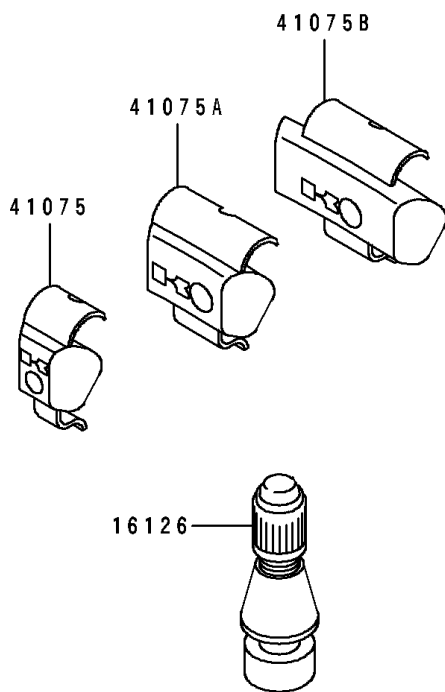

# 1992 Eliminator 250 PARTS DIAGRAM

Tires

F2210

## 1992 Eliminator 250 PARTS LIST

### Tires

ITEM NAME	PART NUMBER	QUANTITY
VALVE,TIRE (Ref # 16126)	16126-1140	2
TIRE,FR,100/90-17 55S,F17(D) (Ref # 41002)	41002-1656	1
TIRE,RR,140/90-15M/C 70S(D) (Ref # 41002A)	41002-1782	1
BALANCER-WHEEL,10G,SILVER (Ref # 41075)	41075-1014	AR
BALANCER-WHEEL,20G,SILVER (Ref # 41075A)	41075-1015	AR
BALANCER-WHEEL,30G,SILVER (Ref # 41075B)	41075-1016	AR