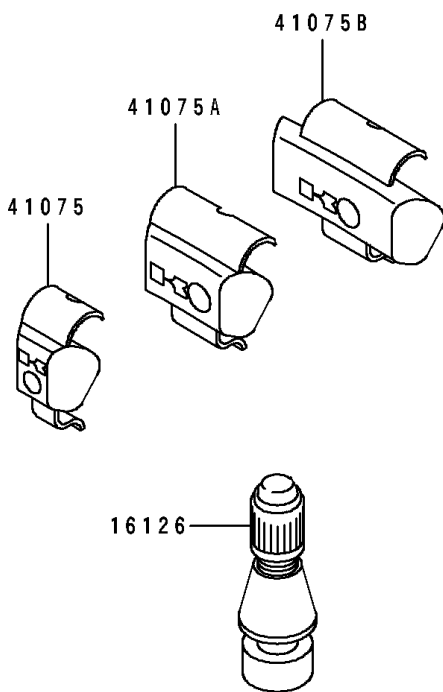

1993 Eliminator 250 PARTS DIAGRAM

Tires

F2210

1993 Eliminator 250 PARTS LIST

Tires

ITEM NAME	PART NUMBER	QUANTITY
VALVE,TIRE (Ref # 16126)	16126-1140	2
TIRE,FR,100/90-17 55S,F17(D) (Ref # 41002)	41002-1656	1
TIRE,RR,140/90-15M/C 70S(D) (Ref # 41002A)	41002-1782	1
BALANCER-WHEEL,10G,SILVER (Ref # 41075)	41075-1014	AR
BALANCER-WHEEL,20G,SILVER (Ref # 41075A)	41075-1015	AR
BALANCER-WHEEL,30G,SILVER (Ref # 41075B)	41075-1016	AR