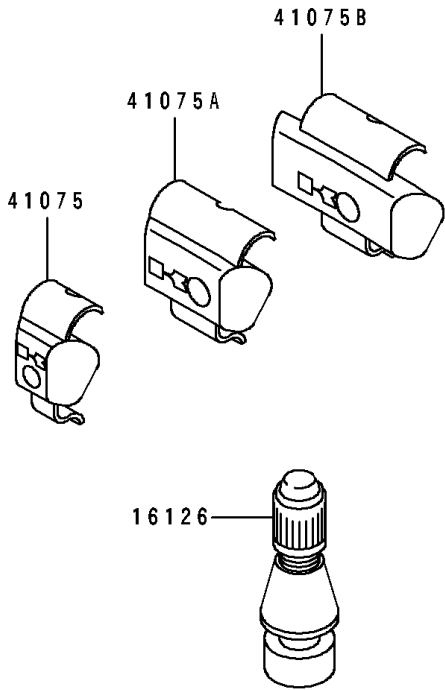

1993 Eliminator 250 PARTS DIAGRAM

Tires

F2210

1993 Eliminator 250 PARTS LIST

Tires

ITEM NAME	PART NUMBER	QUANTITY
VALVE,TIRE (Ref # 16126)	16126-1140	2
TIRE,FR,100/90-17 55S,F17(D) (Ref # 41002)	41002-1656	1
TIRE,RR,140/90-15M/C 70S(D) (Ref # 41002A)	41002-1782	1
BALANCER-WHEEL,10G,SILVER (Ref # 41075)	41075-1014	AR
BALANCER-WHEEL,20G,SILVER (Ref # 41075A)	41075-1015	AR
BALANCER-WHEEL,30G,SILVER (Ref # 41075B)	41075-1016	AR