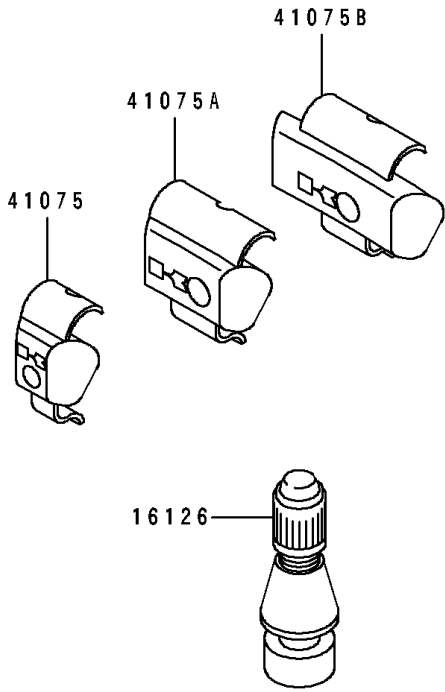

# 1994 Eliminator 250 PARTS DIAGRAM

Tires

F2210

# 1994 Eliminator 250 PARTS LIST

## Tires

ITEM NAME	PART NUMBER	QUANTITY
VALVE,TIRE (Ref # 16126)	16126-1140	2
TIRE,FR,100/90-17 55S,F17(D) (Ref # 41002)	41002-1656	1
TIRE,RR,140/90-15M/C 70S(D) (Ref # 41002A)	41002-1782	1
BALANCER-WHEEL,10G,SILVER (Ref # 41075)	41075-1014	AR
BALANCER-WHEEL,20G,SILVER (Ref # 41075A)	41075-1015	AR
BALANCER-WHEEL,30G,SILVER (Ref # 41075B)	41075-1016	AR