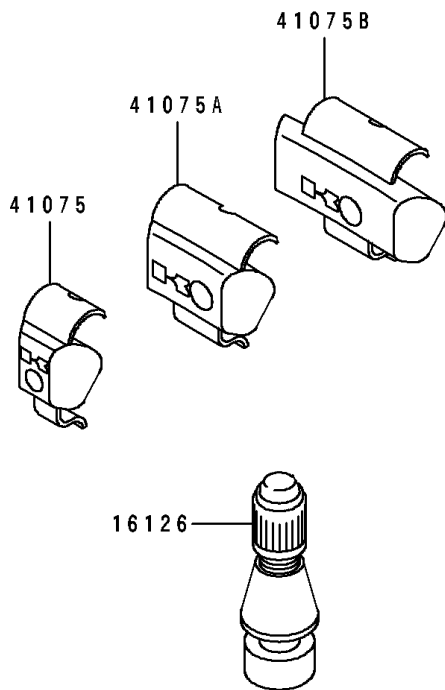

# 1994 Eliminator 250 PARTS DIAGRAM

Tires

F2210

# 1994 Eliminator 250 PARTS LIST

## Tires

ITEM NAME	PART NUMBER	QUANTITY
VALVE,TIRE (Ref # 16126)	16126-1140	2
TIRE,FR,100/90-17 55S,F17(D) (Ref # 41002)	41002-1656	1
TIRE,RR,140/90-15M/C 70S(D) (Ref # 41002A)	41002-1782	1
BALANCER-WHEEL,10G,SILVER (Ref # 41075)	41075-1014	AR
BALANCER-WHEEL,20G,SILVER (Ref # 41075A)	41075-1015	AR
BALANCER-WHEEL,30G,SILVER (Ref # 41075B)	41075-1016	AR