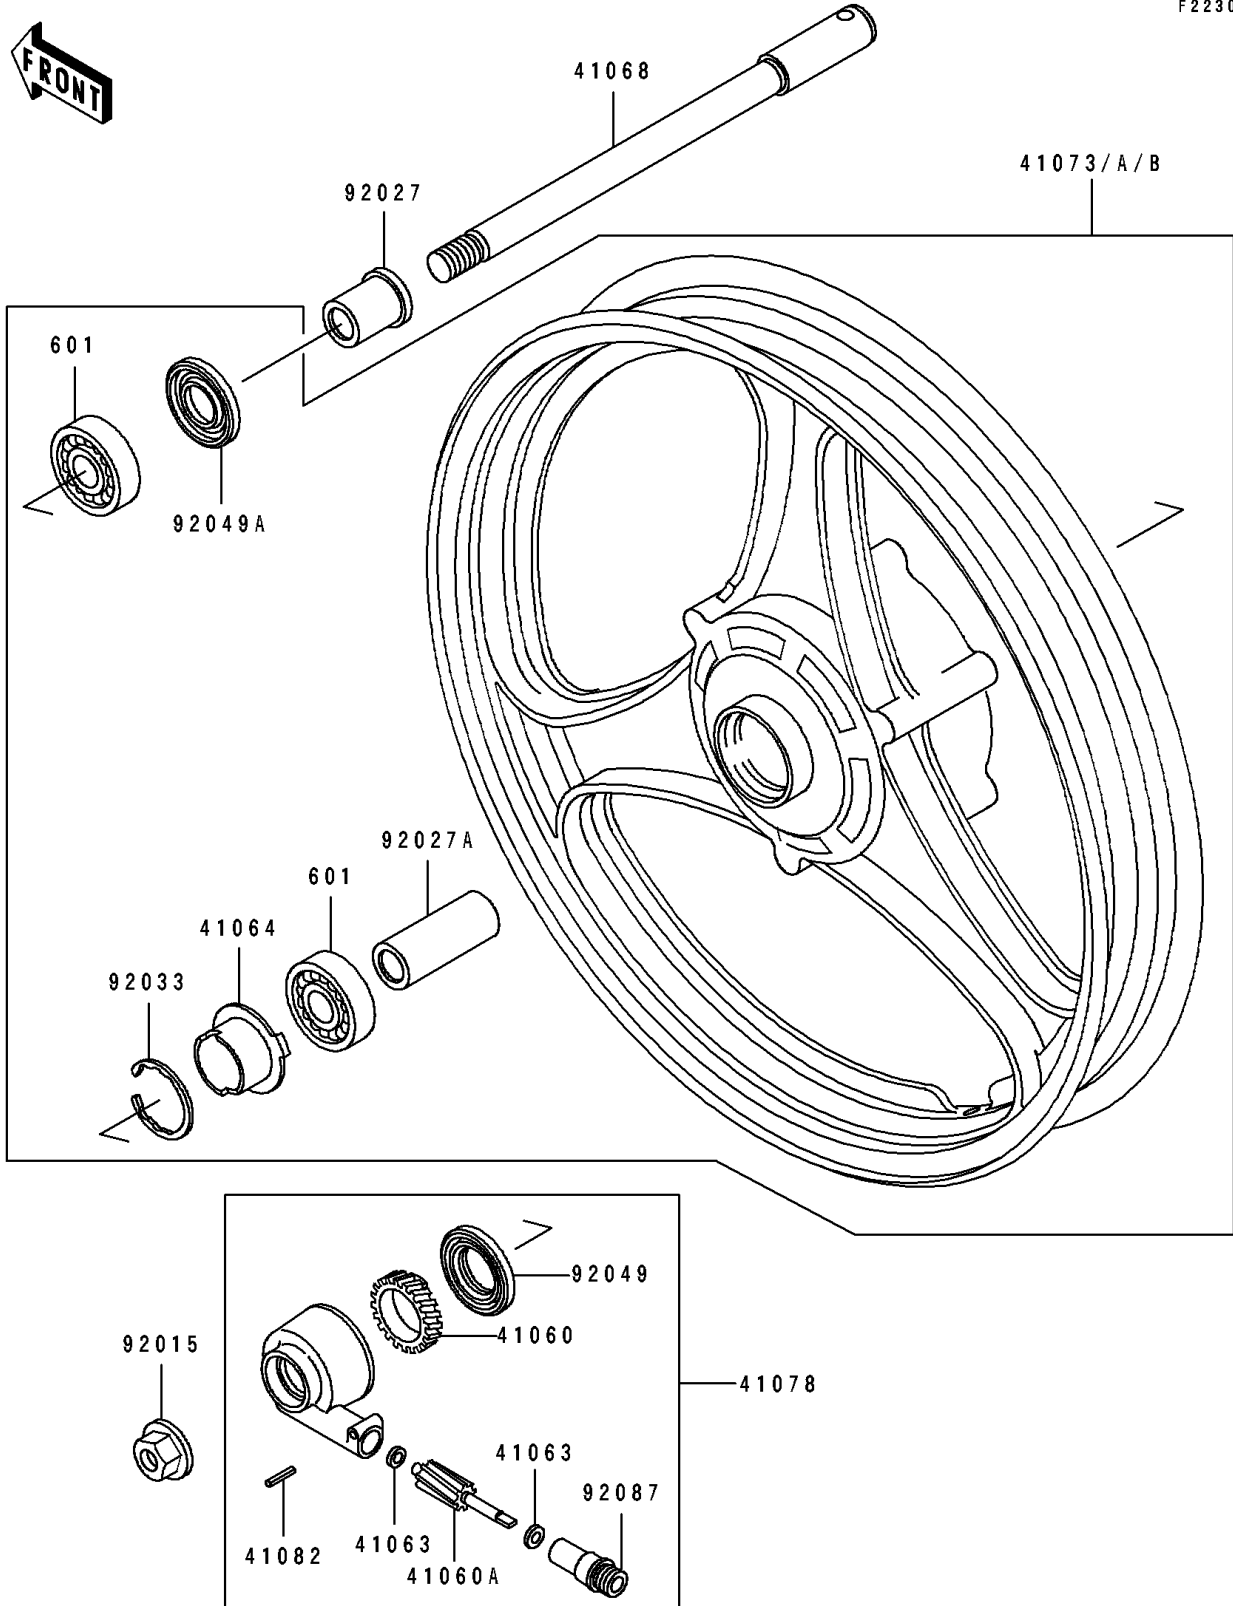

1994 Eliminator 250 PARTS DIAGRAM

Front Wheel

F2230

1994 Eliminator 250 PARTS LIST

Front Wheel

ITEM NAME	PART NUMBER	QUANTITY
GEAR-METER SCREW,24T (Ref # 41060)	41060-1025	1
GEAR-METER SCREW,9T (Ref # 41060A)	41060-1035	1
WASHER,5.1X9X0.4 (Ref # 41063)	41063-001	2
RECEIVER-SPEEDOMETER (Ref # 41064)	41064-1006	1
AXLE,FR (Ref # 41068)	41068-1238	1
WHEEL-ASSY,FR,G.GRAY (Ref # 41073B)	41073-1558-GE	1
CASE-ASSY-METER GEAR,F.BLACK (Ref # 41078)	41078-1028	1
PIN,SPRING (Ref # 41082)	41082-001	1
NUT,14MM (Ref # 92015)	92015-1407	1
COLLAR,L=34 (Ref # 92027)	92027-1118	1
COLLAR,15.2X22X60 (Ref # 92027A)	92027-1980	1
RING-SNAP,42MM (Ref # 92033)	92033-1041	1
SEAL-OIL,BJN30427-C3 (Ref # 92049)	92049-1057	1
SEAL-OIL (Ref # 92049A)	92049-1348	1
BUSHING-METER GEAR (Ref # 92087)	92087-1002	1
BEARING-BALL,#6202UG (Ref # 601)	601B6202UG	2