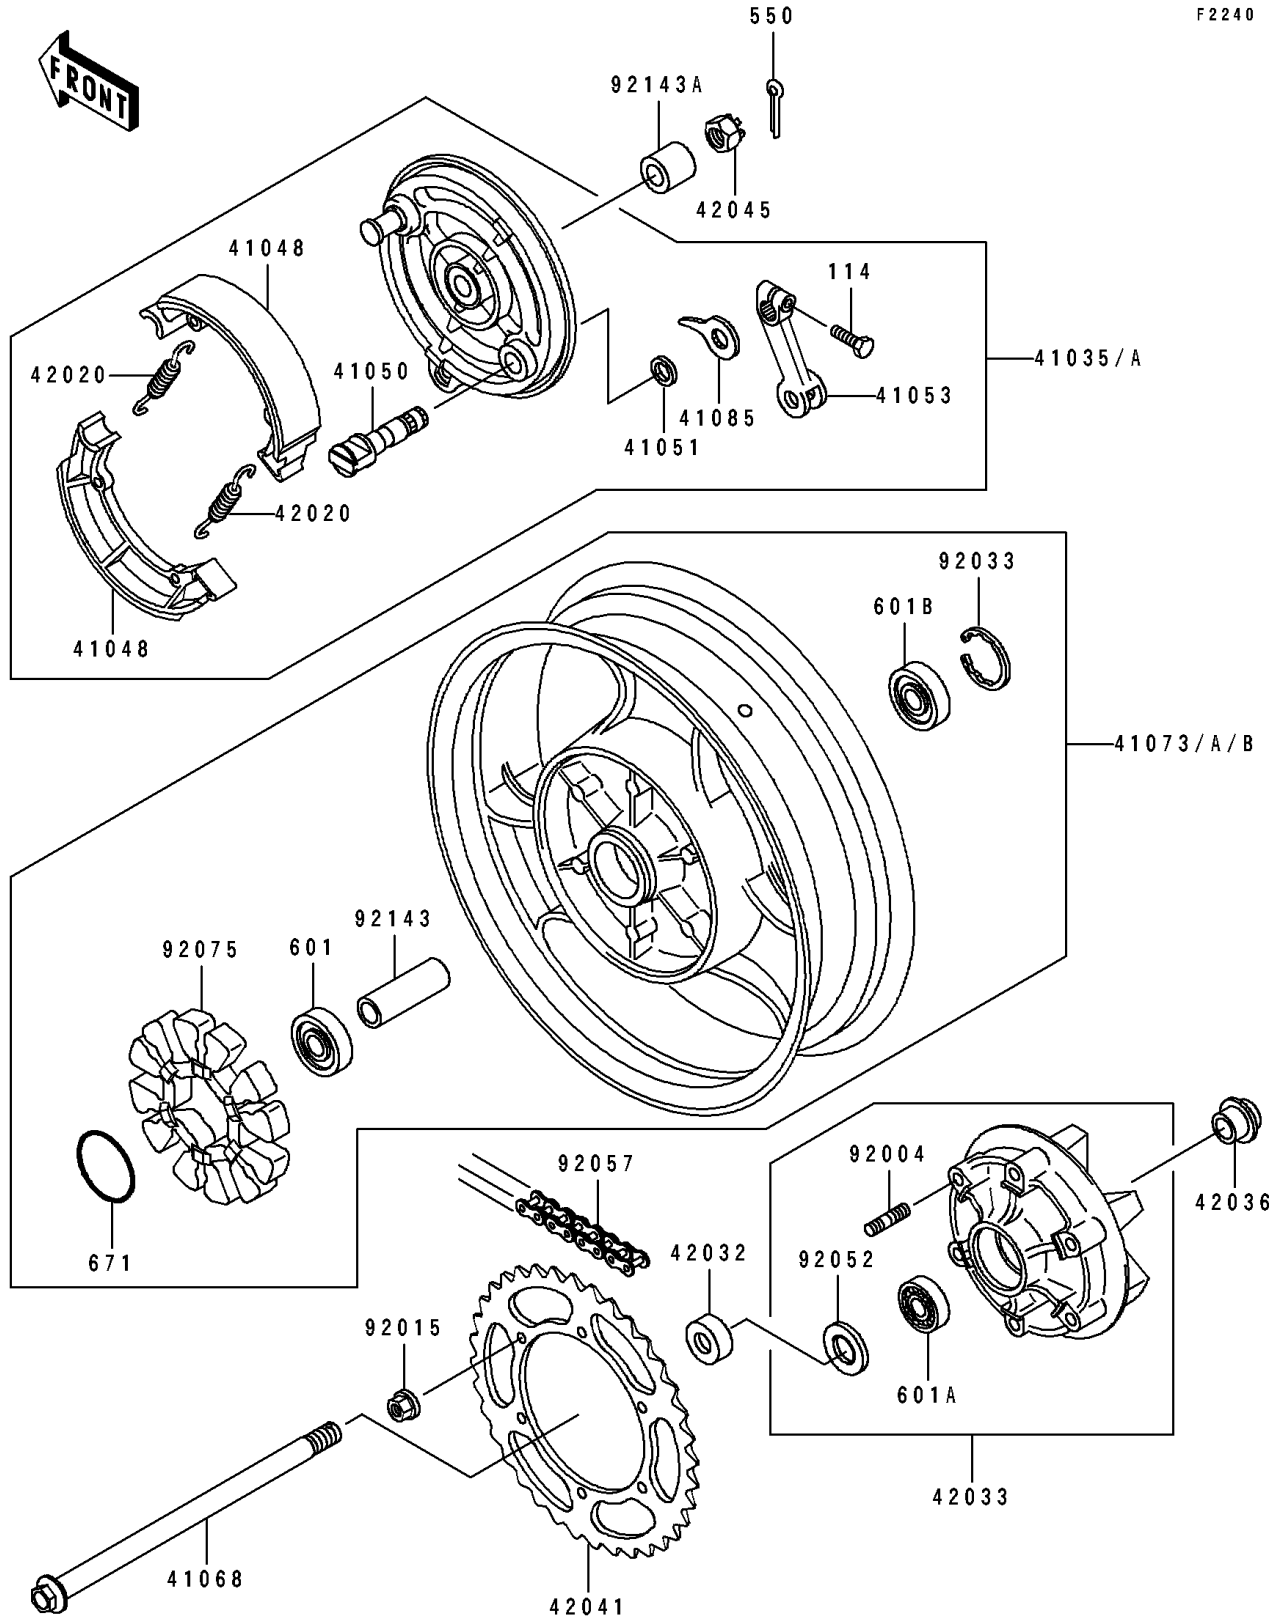

1991 Eliminator 250 PARTS DIAGRAM

Rear Wheel/Chain

F2240

1991 Eliminator 250 PARTS LIST

Rear Wheel/Chain

ITEM NAME	PART NUMBER	QUANTITY
PANEL-ASSY-BRAKE,RR (Ref # 41035)	41035-1251	1
SHOE-BRAKE (Ref # 41048)	41048-1069	2
CAM-BRAKE (Ref # 41050)	41050-1065	1
SEAL,BRAKE CAM (Ref # 41051)	41051-003	1
LEVER-BRAKE CAM (Ref # 41053)	41053-1068	1
AXLE,RR (Ref # 41068)	41068-1192	1
WHEEL-ASSY,RR,G.GRAY (Ref # 41073)	41073-1462-HY	1
INDICATOR (Ref # 41085)	41085-1060	1
SPRING,BRAKE SHOE (Ref # 42020)	42020-004	2
COLLAR,17X35X17.5 (Ref # 42032)	42032-068	1
COUPLING-ASSY,RR HUB (Ref # 42033)	42033-1107	1
SLEEVE,L=25 (Ref # 42036)	42036-1055	1
SPROCKET-HUB,44T (Ref # 42041)	42041-1292	1
NUT,CASTLE,16MM (Ref # 42045)	42045-014	1
STUD,10X19 (Ref # 92004)	92004-1111	6
NUT,10MM (Ref # 92015)	92015-1720	6
RING-SNAP,47MM (Ref # 92033)	92033-1042	1
SEAL-OIL,TWC35527 (Ref # 92052)	92052-006	1
CHAIN,DRIVE,EK520SV-OX114L (Ref # 92057)	92057-1240	1
DAMPER,RR HUB SHOCK (Ref # 92075)	92075-1436	1
COLLAR,17.2X25X105 (Ref # 92143)	92143-1124	1
COLLAR,17.2X30X23.5 (Ref # 92143A)	92143-1125	1
BOLT,SMALL,8X28 (Ref # 114)	114G0828	1
PIN-COTTER,4.0X35 (Ref # 550)	550D4035	1
BEARING-BALL,#6203ZZC3 (Ref # 601)	601B6203ZZ	1
BEARING-BALL,#6205G (Ref # 601A)	601B6205G	1
BEARING-BALL,#6303ZZC3 (Ref # 601B)	601B6303ZZ	1
O RING (Ref # 671)	671B2550	1