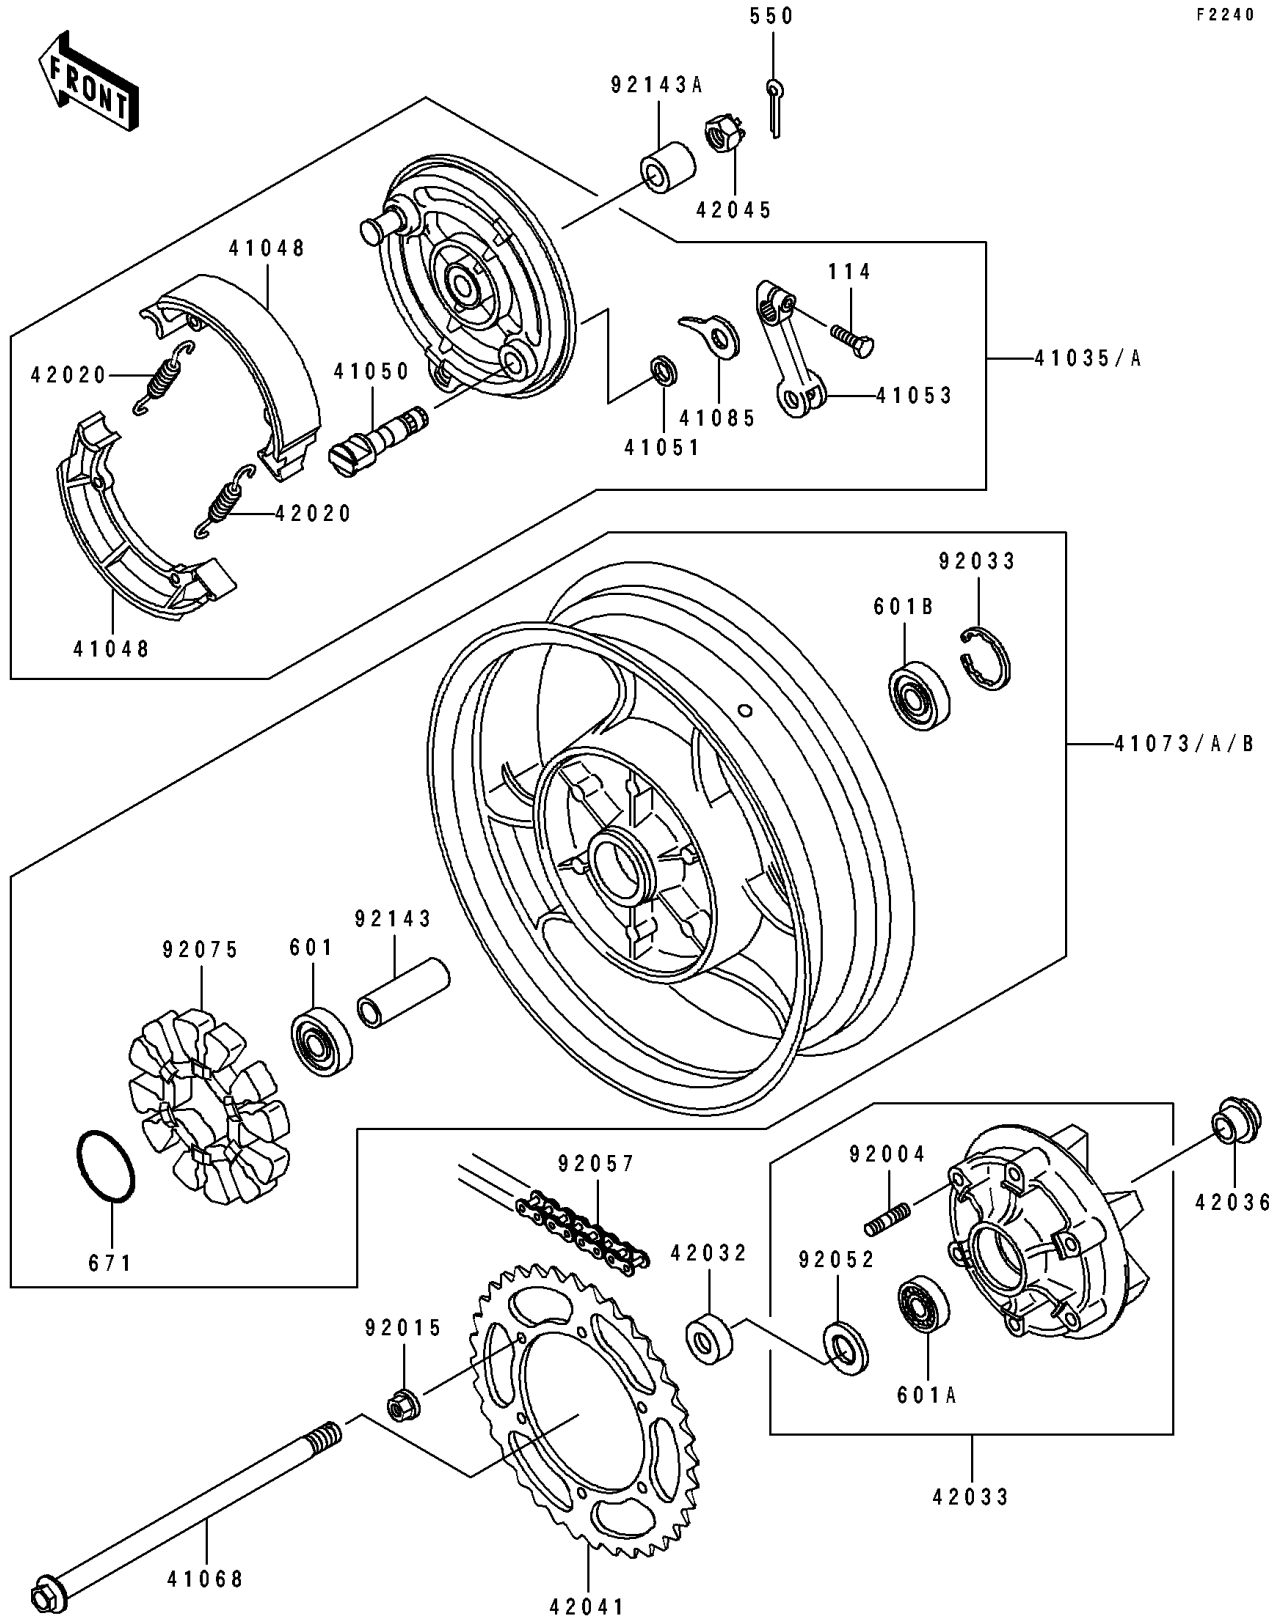

1993 Eliminator 250 PARTS DIAGRAM

Rear Wheel/Chain

F2240

1993 Eliminator 250 PARTS LIST

Rear Wheel/Chain

ITEM NAME	PART NUMBER	QUANTITY
PANEL-ASSY-BRAKE,RR (Ref # 41035)	41035-1251	1
SHOE-BRAKE (Ref # 41048)	41048-1069	2
CAM-BRAKE (Ref # 41050)	41050-1065	1
SEAL,BRAKE CAM (Ref # 41051)	41051-003	1
LEVER-BRAKE CAM (Ref # 41053)	41053-1068	1
AXLE,RR (Ref # 41068)	41068-1192	1
WHEEL-ASSY,RR,GRAY (Ref # 41073A)	41073-1529-JF	1
INDICATOR (Ref # 41085)	41085-1060	1
SPRING,BRAKE SHOE (Ref # 42020)	42020-004	2
COLLAR,17X35X17.5 (Ref # 42032)	42032-068	1
COUPLING-ASSY,RR HUB (Ref # 42033)	42033-1107	1
SLEEVE,L=25 (Ref # 42036)	42036-1055	1
SPROCKET-HUB,44T (Ref # 42041)	42041-1292	1
NUT,CASTLE,16MM (Ref # 42045)	42045-014	1
STUD,10X19 (Ref # 92004)	92004-1111	6
NUT,10MM (Ref # 92015)	92015-1720	6
RING-SNAP,47MM (Ref # 92033)	92033-1042	1
SEAL-OIL,TWC35527 (Ref # 92052)	92052-006	1
CHAIN,DRIVE,EK520SV-OX114L (Ref # 92057)	92057-1240	1
DAMPER,RR HUB SHOCK (Ref # 92075)	92075-1436	1
COLLAR,17.2X25X105 (Ref # 92143)	92143-1124	1
COLLAR,17.2X30X23.5 (Ref # 92143A)	92143-1125	1
BOLT,SMALL,8X28 (Ref # 114)	114G0828	1
PIN-COTTER,4.0X35 (Ref # 550)	550D4035	1
BEARING-BALL,#6203ZZC3 (Ref # 601)	601B6203ZZ	1
BEARING-BALL,#6205G (Ref # 601A)	601B6205G	1
BEARING-BALL,#6303ZZC3 (Ref # 601B)	601B6303ZZ	1
O RING (Ref # 671)	671B2550	1