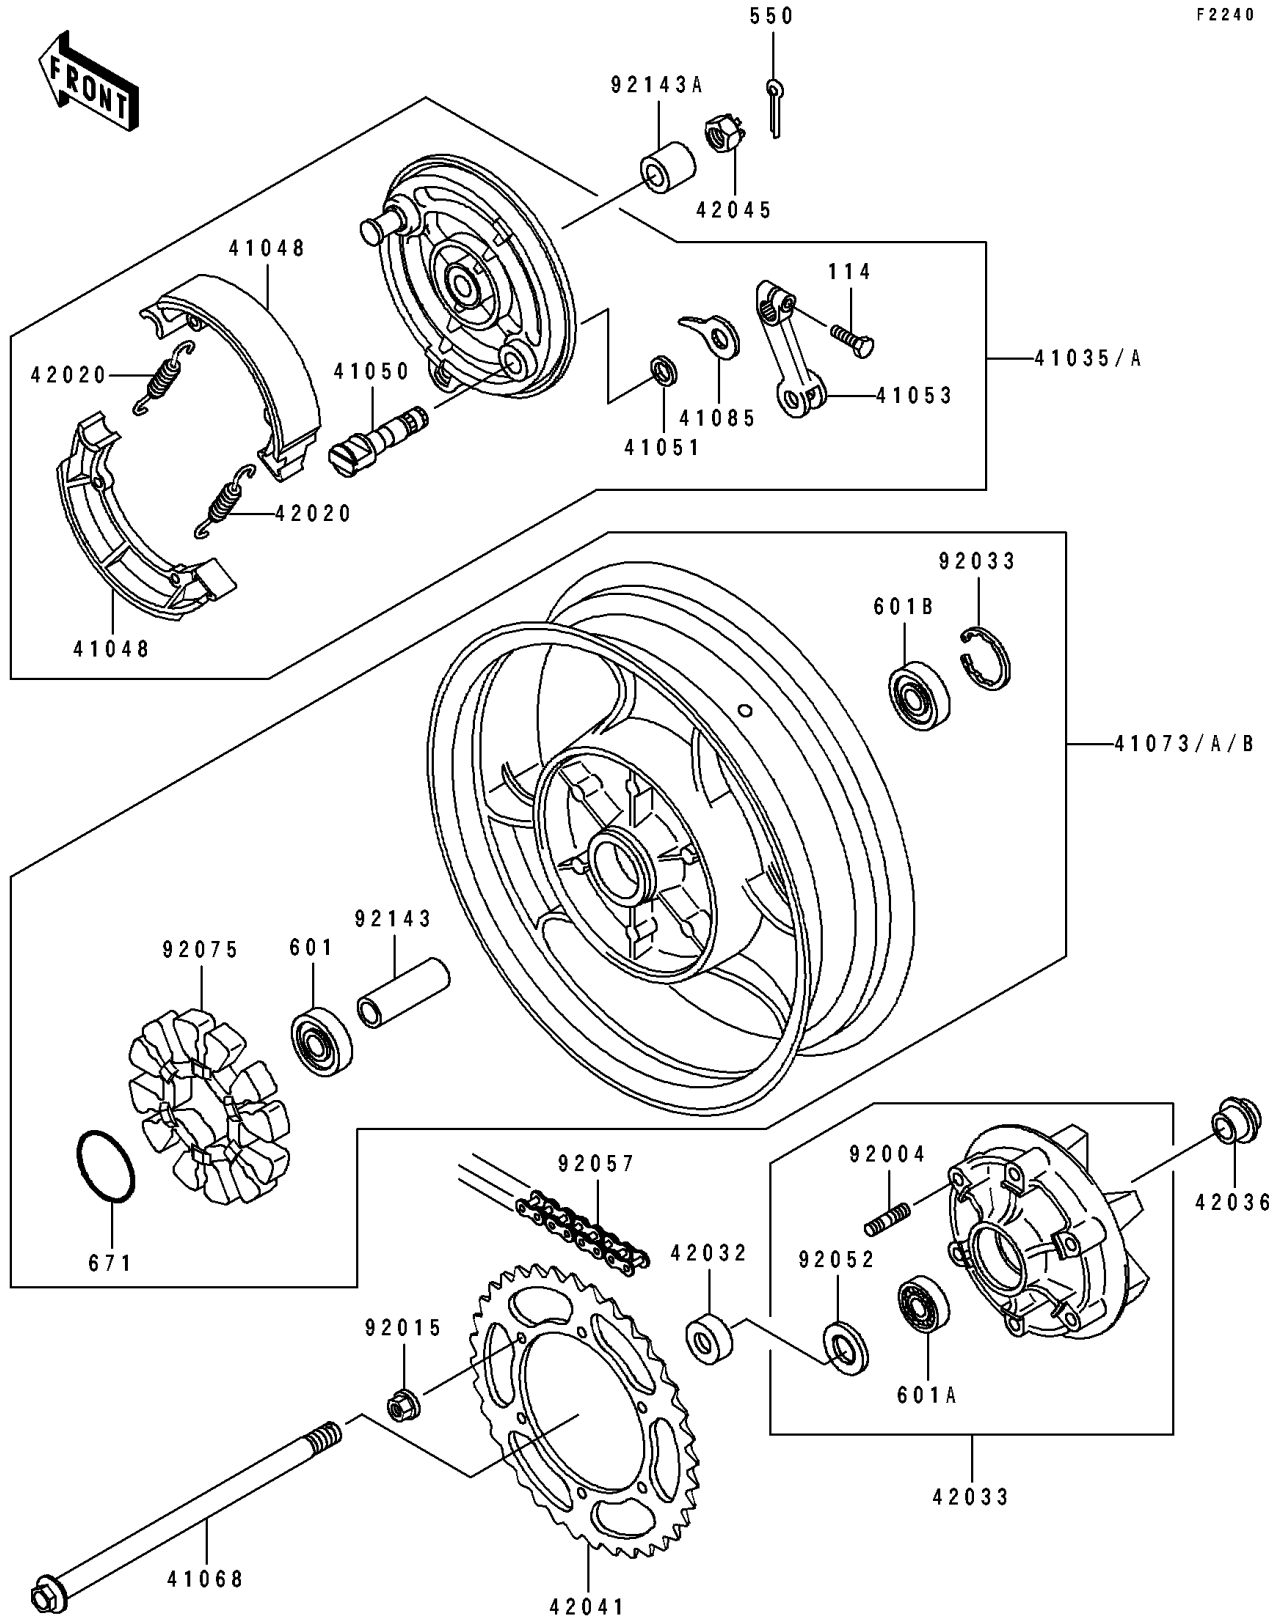

1994 Eliminator 250 PARTS DIAGRAM

Rear Wheel/Chain

F2240

1994 Eliminator 250 PARTS LIST

Rear Wheel/Chain

ITEM NAME	PART NUMBER	QUANTITY
PANEL-ASSY-BRAKE,RR (Ref # 41035A)	41035-1451	1
SHOE-BRAKE (Ref # 41048)	41048-1069	2
CAM-BRAKE (Ref # 41050)	41050-1065	1
SEAL,BRAKE CAM (Ref # 41051)	41051-003	1
LEVER-BRAKE CAM (Ref # 41053)	41053-1068	1
AXLE,RR (Ref # 41068)	41068-1192	1
WHEEL-ASSY,RR,G.GRAY (Ref # 41073B)	41073-1559-GE	1
INDICATOR (Ref # 41085)	41085-1060	1
SPRING,BRAKE SHOE (Ref # 42020)	42020-004	2
COLLAR,17X35X17.5 (Ref # 42032)	42032-068	1
COUPLING-ASSY,RR HUB (Ref # 42033)	42033-1107	1
SLEEVE,L=25 (Ref # 42036)	42036-1055	1
SPROCKET-HUB,44T (Ref # 42041)	42041-1292	1
NUT,CASTLE,16MM (Ref # 42045)	42045-014	1
STUD,10X19 (Ref # 92004)	92004-1111	6
NUT,10MM (Ref # 92015)	92015-1720	6
RING-SNAP,47MM (Ref # 92033)	92033-1042	1
SEAL-OIL,TWC35527 (Ref # 92052)	92052-006	1
CHAIN,DRIVE,EK520SV-OX114L (Ref # 92057)	92057-1240	1
DAMPER,RR HUB SHOCK (Ref # 92075)	92075-1436	1
COLLAR,17.2X25X105 (Ref # 92143)	92143-1124	1
COLLAR,17.2X30X23.5 (Ref # 92143A)	92143-1125	1
BOLT,SMALL,8X28 (Ref # 114)	114G0828	1
PIN-COTTER,4.0X35 (Ref # 550)	550D4035	1
BEARING-BALL,#6203ZZC3 (Ref # 601)	601B6203ZZ	1
BEARING-BALL,#6205G (Ref # 601A)	601B6205G	1
BEARING-BALL,#6303ZZC3 (Ref # 601B)	601B6303ZZ	1
O RING (Ref # 671)	671B2550	1