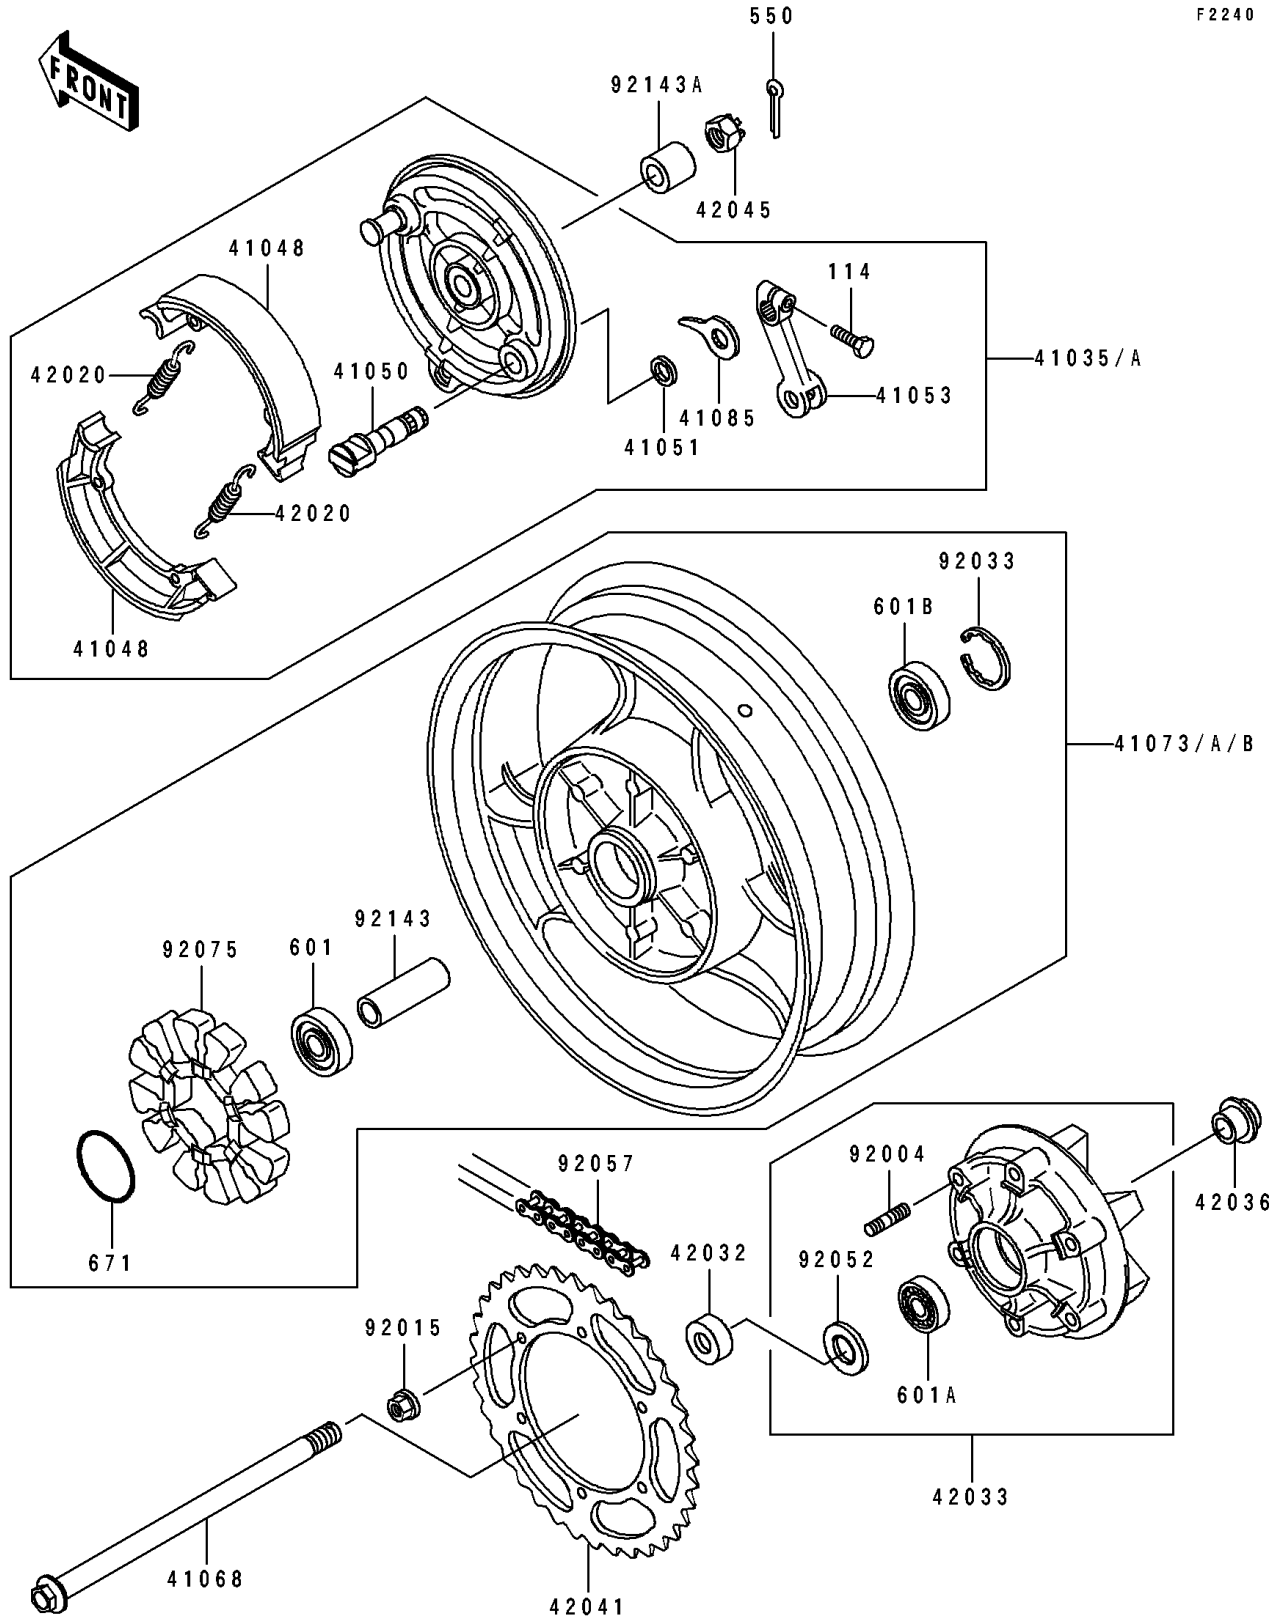

# 1994 Eliminator 250 PARTS DIAGRAM

Rear Wheel/Chain

F2240

# 1994 Eliminator 250 PARTS LIST

## Rear Wheel/Chain

ITEM NAME	PART NUMBER	QUANTITY
PANEL-ASSY-BRAKE,RR (Ref # 41035A)	41035-1451	1
SHOE-BRAKE (Ref # 41048)	41048-1069	2
CAM-BRAKE (Ref # 41050)	41050-1065	1
SEAL,BRAKE CAM (Ref # 41051)	41051-003	1
LEVER-BRAKE CAM (Ref # 41053)	41053-1068	1
AXLE,RR (Ref # 41068)	41068-1192	1
WHEEL-ASSY,RR,G.GRAY (Ref # 41073B)	41073-1559-GE	1
INDICATOR (Ref # 41085)	41085-1060	1
SPRING,BRAKE SHOE (Ref # 42020)	42020-004	2
COLLAR,17X35X17.5 (Ref # 42032)	42032-068	1
COUPLING-ASSY,RR HUB (Ref # 42033)	42033-1107	1
SLEEVE,L=25 (Ref # 42036)	42036-1055	1
SPROCKET-HUB,44T (Ref # 42041)	42041-1292	1
NUT,CASTLE,16MM (Ref # 42045)	42045-014	1
STUD,10X19 (Ref # 92004)	92004-1111	6
NUT,10MM (Ref # 92015)	92015-1720	6
RING-SNAP,47MM (Ref # 92033)	92033-1042	1
SEAL-OIL,TWC35527 (Ref # 92052)	92052-006	1
CHAIN,DRIVE,EK520SV-OX114L (Ref # 92057)	92057-1240	1
DAMPER,RR HUB SHOCK (Ref # 92075)	92075-1436	1
COLLAR,17.2X25X105 (Ref # 92143)	92143-1124	1
COLLAR,17.2X30X23.5 (Ref # 92143A)	92143-1125	1
BOLT,SMALL,8X28 (Ref # 114)	114G0828	1
PIN-COTTER,4.0X35 (Ref # 550)	550D4035	1
BEARING-BALL,#6203ZZC3 (Ref # 601)	601B6203ZZ	1
BEARING-BALL,#6205G (Ref # 601A)	601B6205G	1
BEARING-BALL,#6303ZZC3 (Ref # 601B)	601B6303ZZ	1
O RING (Ref # 671)	671B2550	1