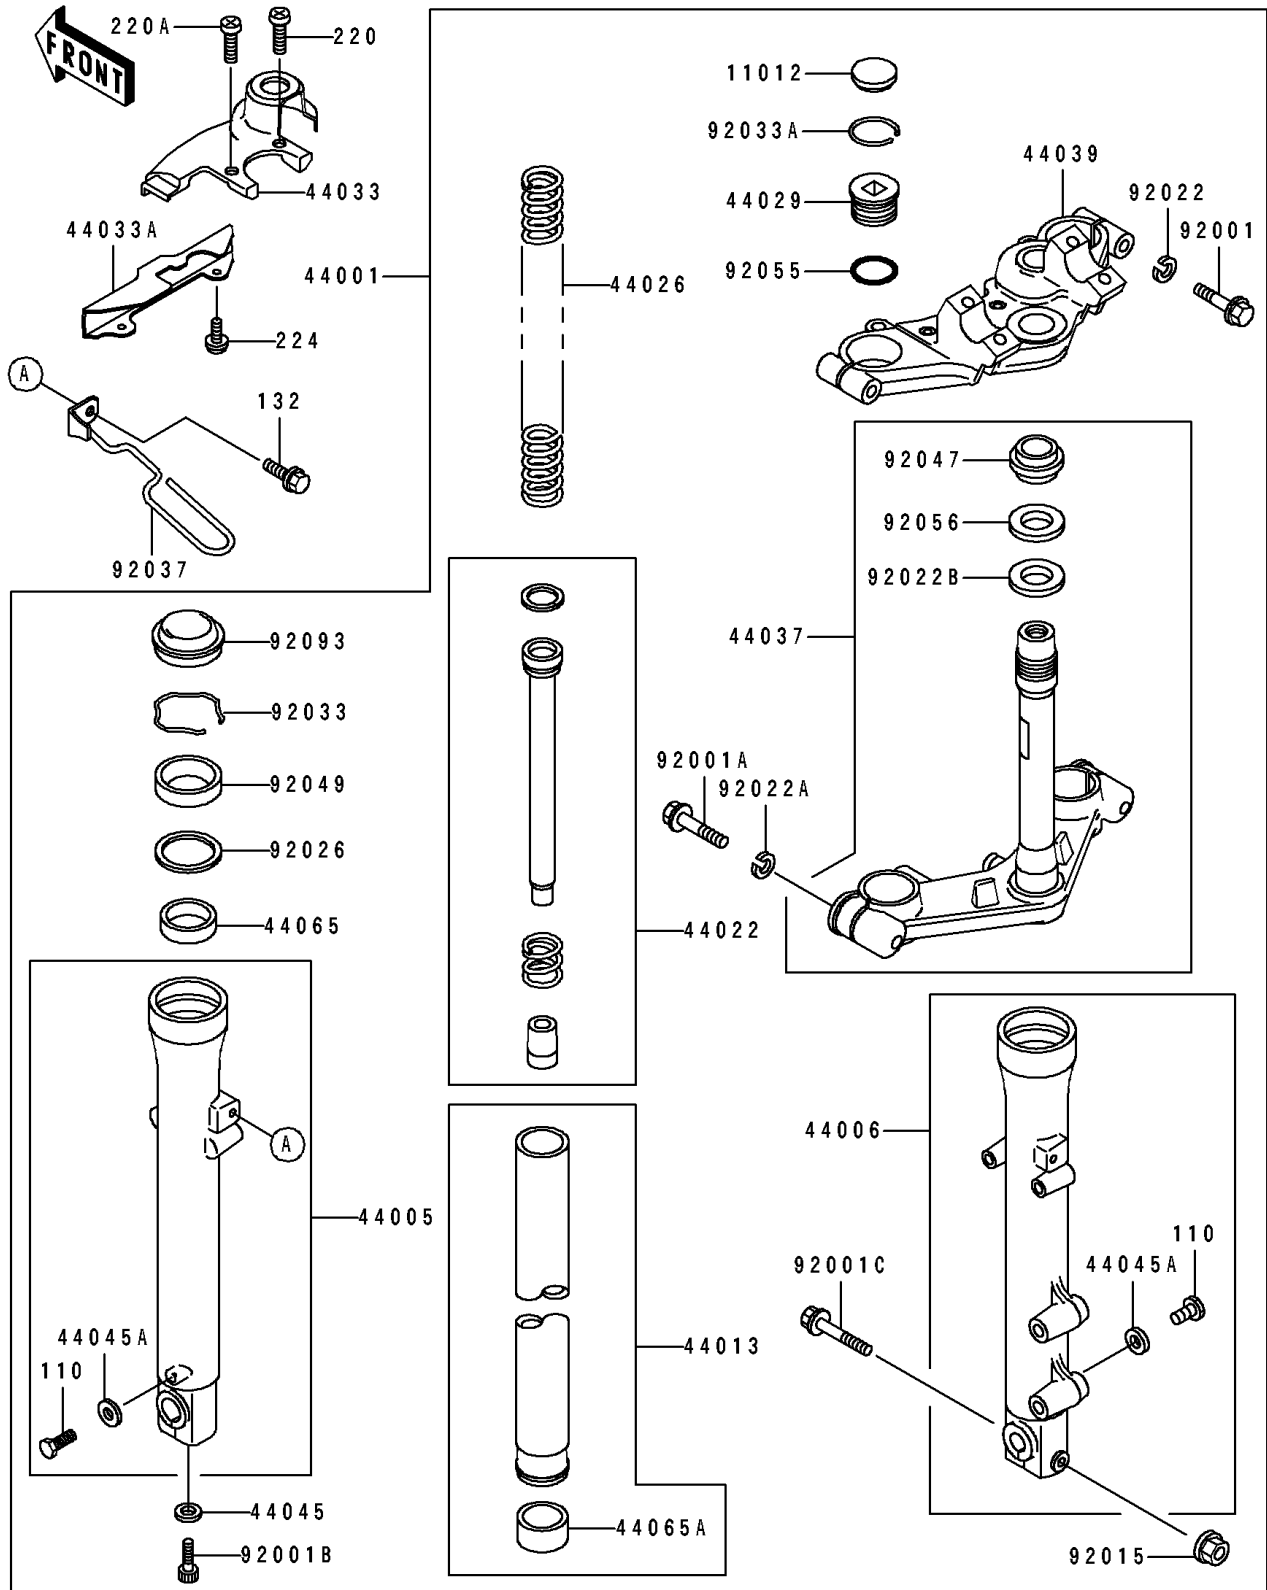

1991 Eliminator 250 PARTS DIAGRAM

Front Fork

F2340

1991 Eliminator 250 PARTS LIST

Front Fork

ITEM NAME	PART NUMBER	QUANTITY
CAP,FORK TOP (Ref # 11012)	11012-1620	2
FORK-FRONT (Ref # 44001)	44001-1666	1
PIPE-LEFT FORK OUTER (Ref # 44005)	44005-1266	1
PIPE-RIGHT FORK OUTER (Ref # 44006)	44006-1263	1
PIPE-FORK INNER (Ref # 44013)	44013-1270	2
CYLINDER-FORK (Ref # 44022)	44022-1217	2
SPRING-FRONT FORK (Ref # 44026)	44026-1374	2
SEAT-FORK SPRING (Ref # 44029)	44029-1124	2
COVER-FORK,UPPER BRACKET (Ref # 44033)	44033-1176	1
COVER-FORK (Ref # 44033A)	44033-1181	1
HOLDER-FORK UNDER (Ref # 44037)	44037-1222	1
HOLDER-FORK UPPER (Ref # 44039)	44039-1159	1
GASKET,FORK CYLINDER BOLT (Ref # 44045)	44045-051	2
GASKET,DRAIN PLUG (Ref # 44045A)	44045-052	2
BUSHING-FRONT FORK (Ref # 44065)	44065-1068	2
BUSHING-FRONT FORK,INNER PIPE (Ref # 44065A)	44065-1069	2
BOLT,8X40 (Ref # 92001)	92001-1063	2
BOLT,10X40 (Ref # 92001A)	92001-1454	2
BOLT,FORK CYLINDER (Ref # 92001B)	92001-1464	2
BOLT,FLANGED,8X50 (Ref # 92001C)	92001-1486	1
NUT,FLANGED,8MM (Ref # 92015)	92015-1055	1
WASHER,SPRING,8MM (Ref # 92022)	92022-1703	2
WASHER,SPRING,10MM (Ref # 92022A)	92022-1704	2
WASHER,30.5X50X0.6 (Ref # 92022B)	92022-231	1
SPACER,FORK (Ref # 92026)	92026-1038	2
RING-SNAP,FORK (Ref # 92033)	92033-1219	2
RING-SNAP,FORK TOP (Ref # 92033A)	92033-1220	2
CLAMP,CABLE (Ref # 92037)	92037-1922	1
RACE,STEERING STEM BEARING (Ref # 92047)	92047-012	1

1991 Eliminator 250 PARTS LIST

Front Fork

ITEM NAME	PART NUMBER	QUANTITY
SEAL-OIL,FORK (Ref # 92049)	92049-1226	2
RING-O,FORK SPRING SEAT (Ref # 92055)	92055-1359	2
SEAL-OIL,STEERING STEM (Ref # 92056)	92056-003	1
SEAL,FORK (Ref # 92093)	92093-1196	2
BOLT,6X8 (Ref # 110)	110B0608	2
BOLT-FLANGED-SMALL (Ref # 132)	132E0610	1
SCREW-PAN-CROS (Ref # 220)	220E0510	1
SCREW-PAN-CROS,5X18 (Ref # 220A)	220E0518	1
SCREW-PAN-WP-CROS (Ref # 224)	224B0508	2