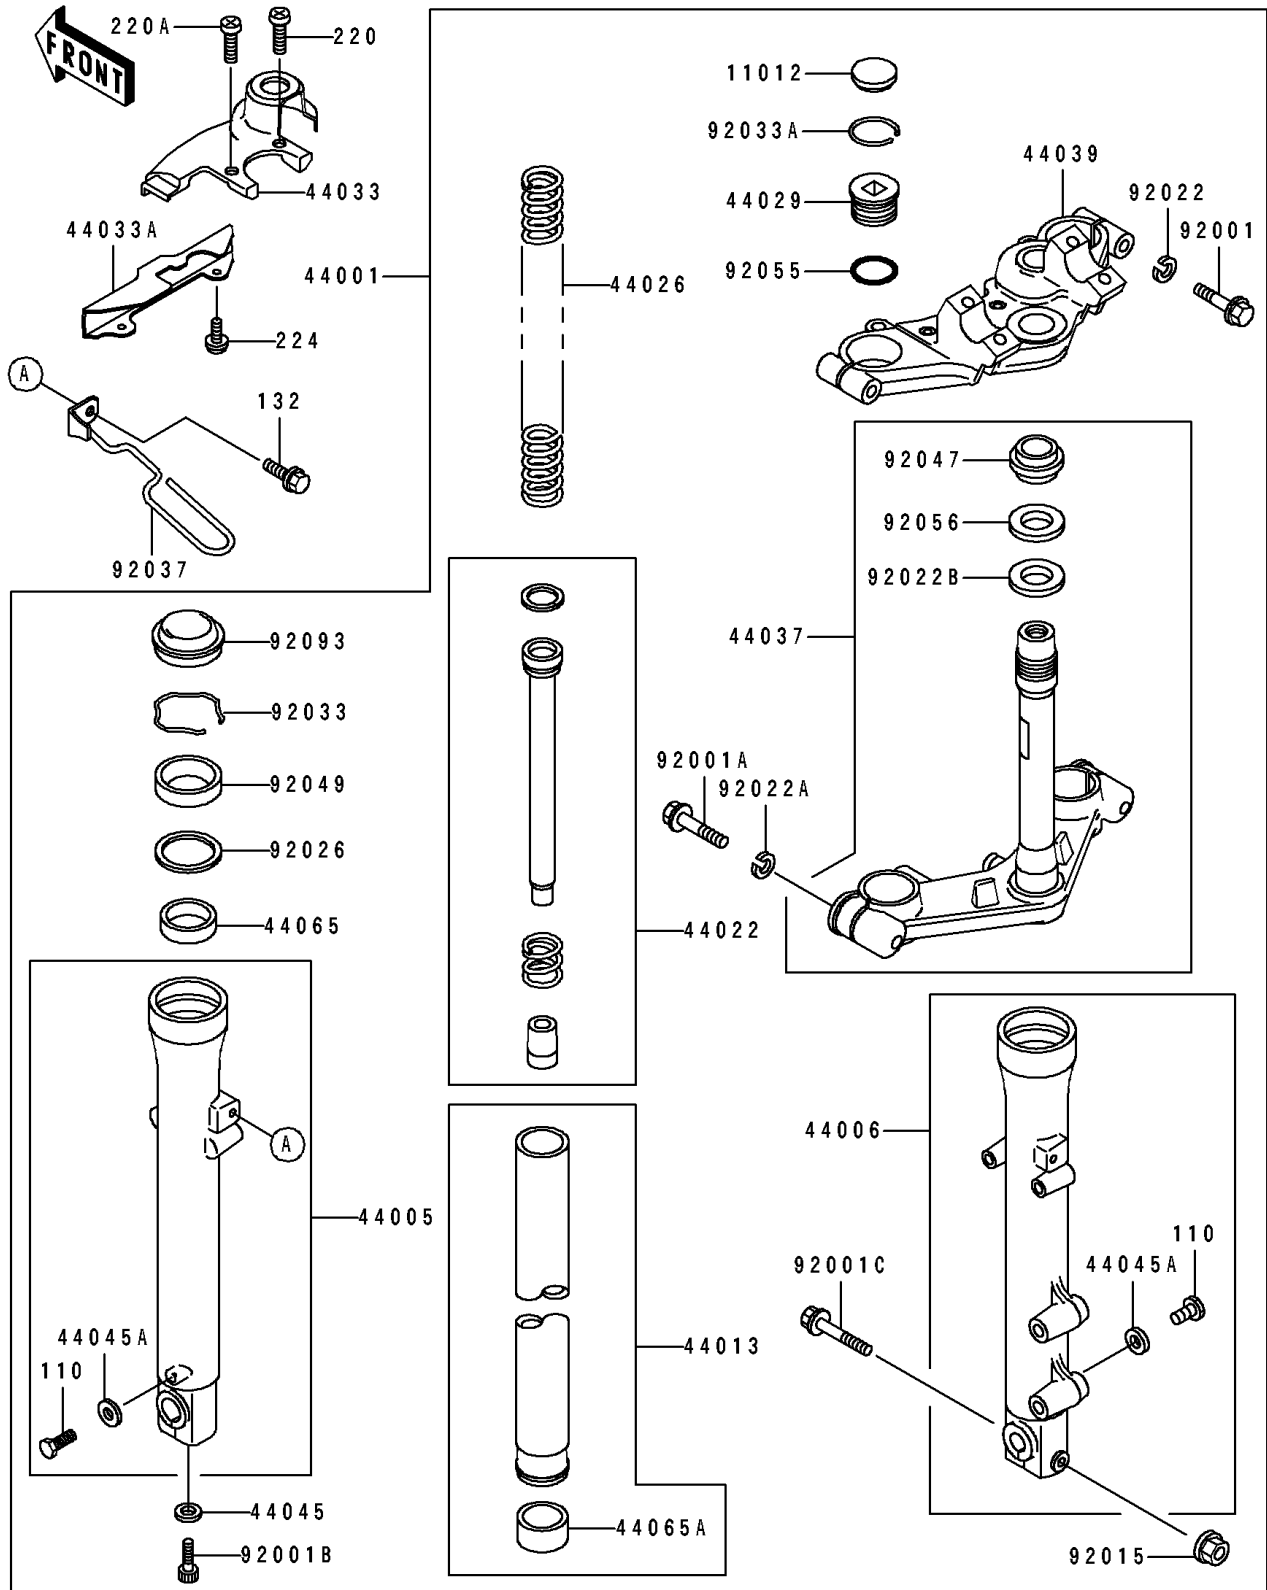

# 1993 Eliminator 250 PARTS DIAGRAM

Front Fork

F2340

## Front Fork

ITEM NAME	PART NUMBER	QUANTITY
CAP,FORK TOP (Ref # 11012)	11012-1620	2
FORK-FRONT (Ref # 44001)	44001-1666	1
PIPE-LEFT FORK OUTER (Ref # 44005)	44005-1266	1
PIPE-RIGHT FORK OUTER (Ref # 44006)	44006-1263	1
PIPE-FORK INNER (Ref # 44013)	44013-1270	2
CYLINDER-FORK (Ref # 44022)	44022-1217	2
SPRING-FRONT FORK (Ref # 44026)	44026-1374	2
SEAT-FORK SPRING (Ref # 44029)	44029-1124	2
COVER-FORK,UPPER BRACKET (Ref # 44033)	44033-1176	1
COVER-FORK (Ref # 44033A)	44033-1181	1
HOLDER-FORK UNDER (Ref # 44037)	44037-1222	1
HOLDER-FORK UPPER (Ref # 44039)	44039-1159	1
GASKET,FORK CYLINDER BOLT (Ref # 44045)	44045-051	2
GASKET,DRAIN PLUG (Ref # 44045A)	44045-052	2
BUSHING-FRONT FORK (Ref # 44065)	44065-1068	2
BUSHING-FRONT FORK,INNER PIPE (Ref # 44065A)	44065-1069	2
BOLT,8X40 (Ref # 92001)	92001-1063	2
BOLT,10X40 (Ref # 92001A)	92001-1454	2
BOLT,FORK CYLINDER (Ref # 92001B)	92001-1464	2
BOLT,FLANGED,8X50 (Ref # 92001C)	92001-1486	1
NUT,FLANGED,8MM (Ref # 92015)	92015-1055	1
WASHER,SPRING,8MM (Ref # 92022)	92022-1703	2
WASHER,SPRING,10MM (Ref # 92022A)	92022-1704	2
WASHER,30.5X50X0.6 (Ref # 92022B)	92022-231	1
SPACER,FORK (Ref # 92026)	92026-1038	2
RING-SNAP,FORK (Ref # 92033)	92033-1219	2
RING-SNAP,FORK TOP (Ref # 92033A)	92033-1220	2
CLAMP,CABLE (Ref # 92037)	92037-1922	1
RACE,STEERING STEM BEARING (Ref # 92047)	92047-012	1

# 1993 Eliminator 250 PARTS LIST

## Front Fork

ITEM NAME	PART NUMBER	QUANTITY
SEAL-OIL,FORK (Ref # 92049)	92049-1226	2
RING-O,FORK SPRING SEAT (Ref # 92055)	92055-1359	2
SEAL-OIL,STEERING STEM (Ref # 92056)	92056-003	1
SEAL,FORK (Ref # 92093)	92093-1196	2
BOLT,6X8 (Ref # 110)	110B0608	2
BOLT-FLANGED-SMALL (Ref # 132)	132E0610	1
SCREW-PAN-CROS (Ref # 220)	220E0510	1
SCREW-PAN-CROS,5X18 (Ref # 220A)	220E0518	1
SCREW-PAN-WP-CROS (Ref # 224)	224B0508	2