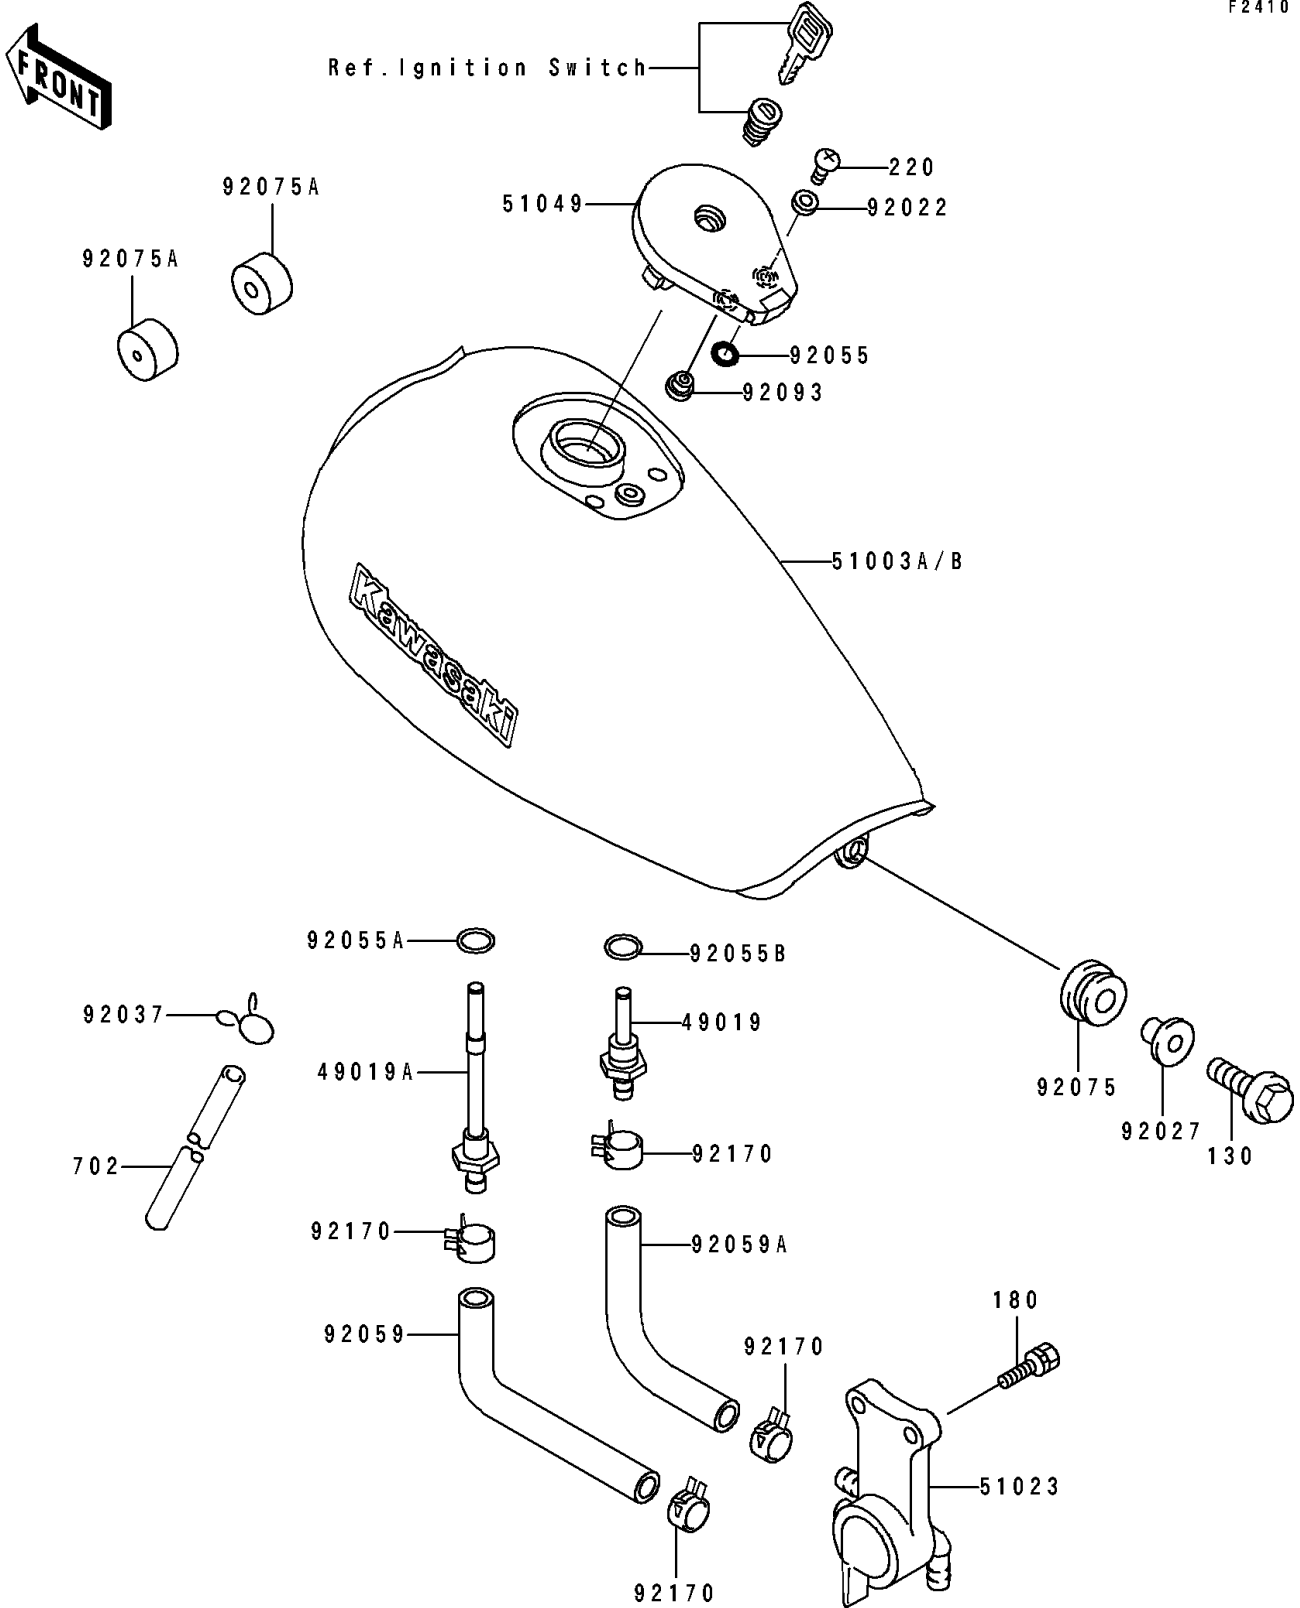

1993 Eliminator 250 PARTS DIAGRAM

Fuel Tank

F2410

1993 Eliminator 250 PARTS LIST

Fuel Tank

ITEM NAME	PART NUMBER	QUANTITY
FILTER-FUEL,"RES" (Ref # 49019)	49019-1057	1
FILTER-FUEL,"ON" (Ref # 49019A)	49019-1058	1
TANK-COMP-FUEL,RED/ROSE (Ref # 51003A)	51003-5193-HF	1
TAP-ASSY,FUEL (Ref # 51023)	51023-1145	1
CAP-TANK,FUEL (Ref # 51049)	51049-1088	1
WASHER,5.1X10X1.0 (Ref # 92022)	92022-1977	2
COLLAR,L=14.1 (Ref # 92027)	92027-1920	1
CLAMP (Ref # 92037)	92037-1712	1
RING-O (Ref # 92055)	92055-1023	2
RING-O,ID=9.5 (Ref # 92055A)	92055-1386	1
RING-O,11.5X1.5 (Ref # 92055B)	92055-1387	1
TUBE,"ON" (Ref # 92059)	92059-1831	1
TUBE,"RES" (Ref # 92059A)	92059-1832	1
DAMPER (Ref # 92075)	92075-1057	1
DAMPER,FUEL TANK (Ref # 92075A)	92075-125	2
CLAMP (Ref # 92170)	92170-2043	4
BOLT-FLANGED,6X25 (Ref # 130)	130B0625	1
BOLT-UPSET-WS (Ref # 180)	180B0608	2
SCREW-PAN-CROS (Ref # 220)	220D0510	2
TUBE-RUBBER,7X10X800 (Ref # 702)	702A07800	1