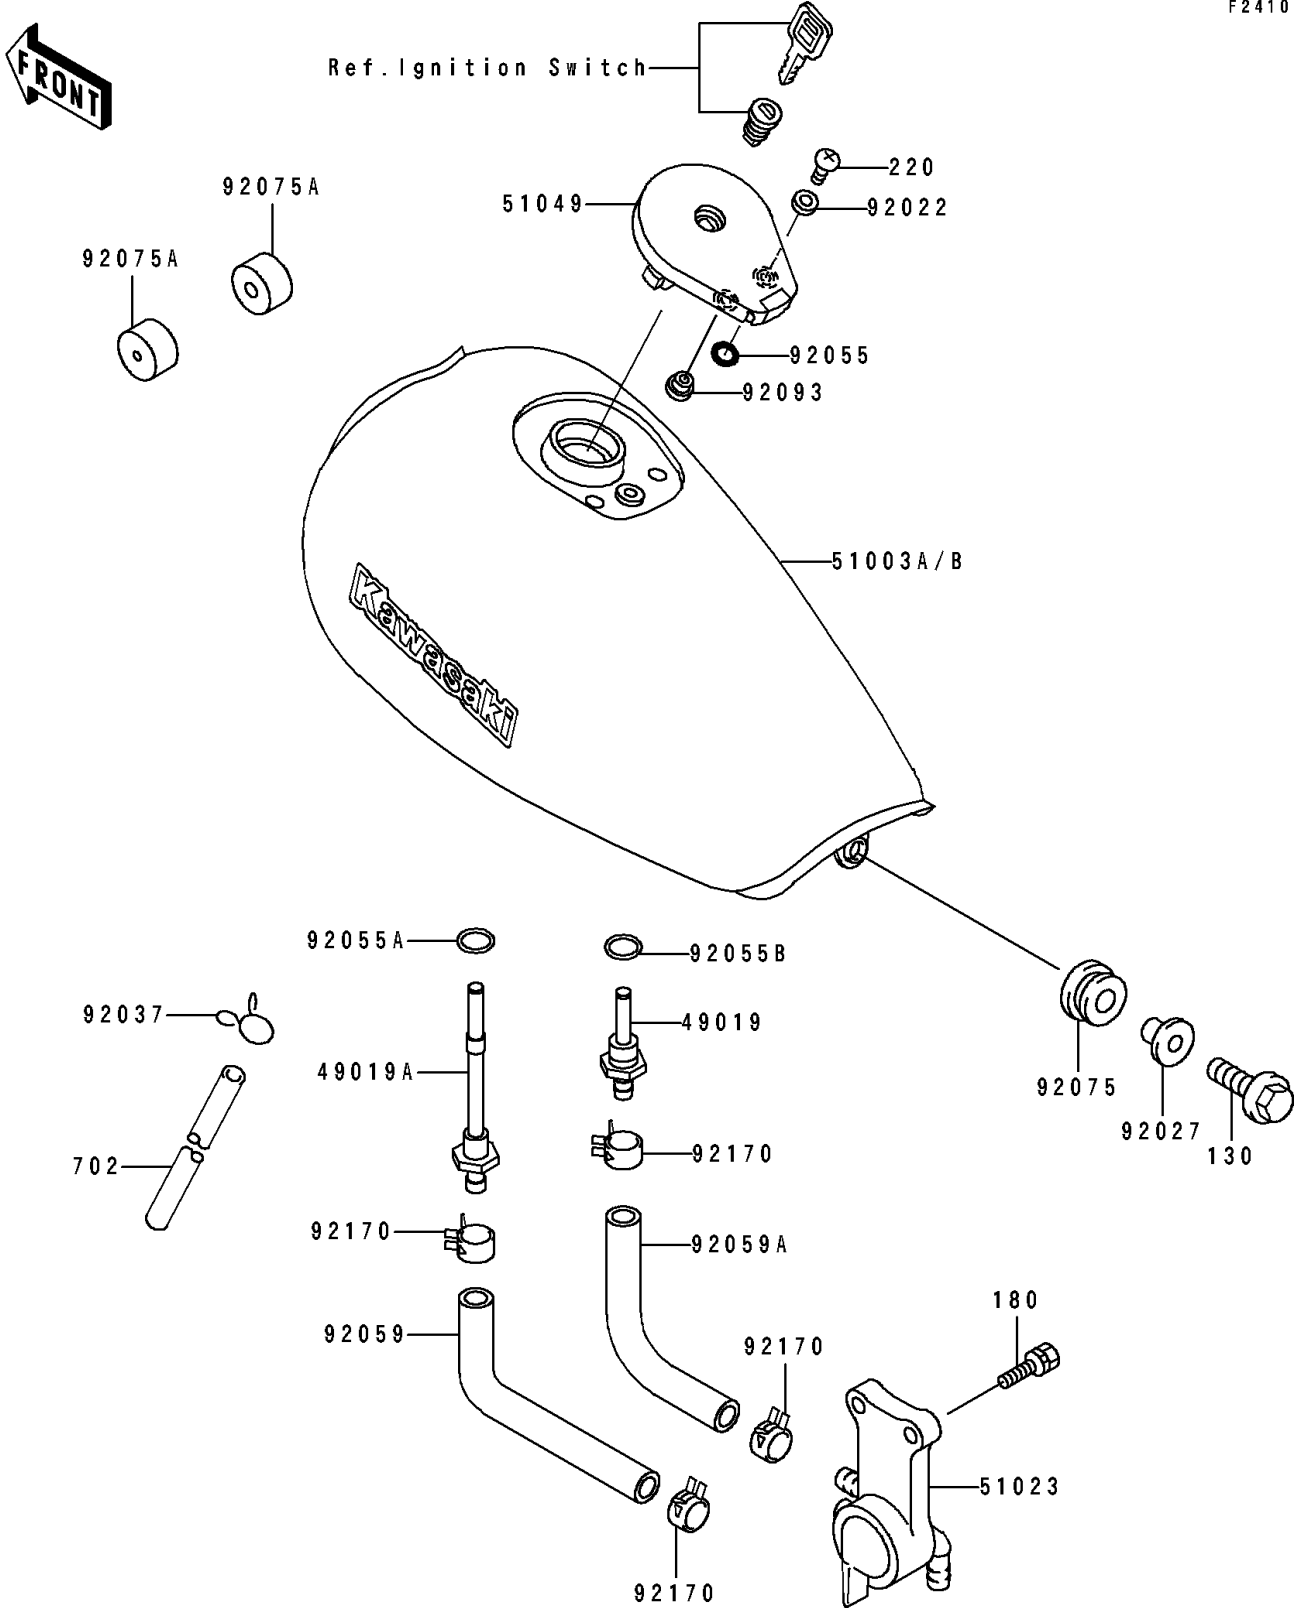

1994 Eliminator 250 PARTS DIAGRAM

Fuel Tank

F2410

1994 Eliminator 250 PARTS LIST

Fuel Tank

ITEM NAME	PART NUMBER	QUANTITY
FILTER-FUEL,"RES" (Ref # 49019)	49019-1057	1
FILTER-FUEL,"ON" (Ref # 49019A)	49019-1058	1
TANK-COMP-FUEL,RED/ROSE (Ref # 51003A)	51003-5193-HF	1
TAP-ASSY,FUEL (Ref # 51023)	51023-1145	1
CAP-TANK,FUEL (Ref # 51049)	51049-1088	1
WASHER,5.1X10X1.0 (Ref # 92022)	92022-1977	2
COLLAR,L=14.1 (Ref # 92027)	92027-1920	1
CLAMP (Ref # 92037)	92037-1712	1
RING-O (Ref # 92055)	92055-1023	2
RING-O,ID=9.5 (Ref # 92055A)	92055-1386	1
RING-O,11.5X1.5 (Ref # 92055B)	92055-1387	1
TUBE,"ON" (Ref # 92059)	92059-1831	1
TUBE,"RES" (Ref # 92059A)	92059-1832	1
DAMPER (Ref # 92075)	92075-1057	1
DAMPER,FUEL TANK (Ref # 92075A)	92075-125	2
CLAMP (Ref # 92170)	92170-2043	4
BOLT-FLANGED,6X25 (Ref # 130)	130B0625	1
BOLT-UPSET-WS (Ref # 180)	180B0608	2
SCREW-PAN-CROS (Ref # 220)	220D0510	2
TUBE-RUBBER,7X10X800 (Ref # 702)	702A07800	1