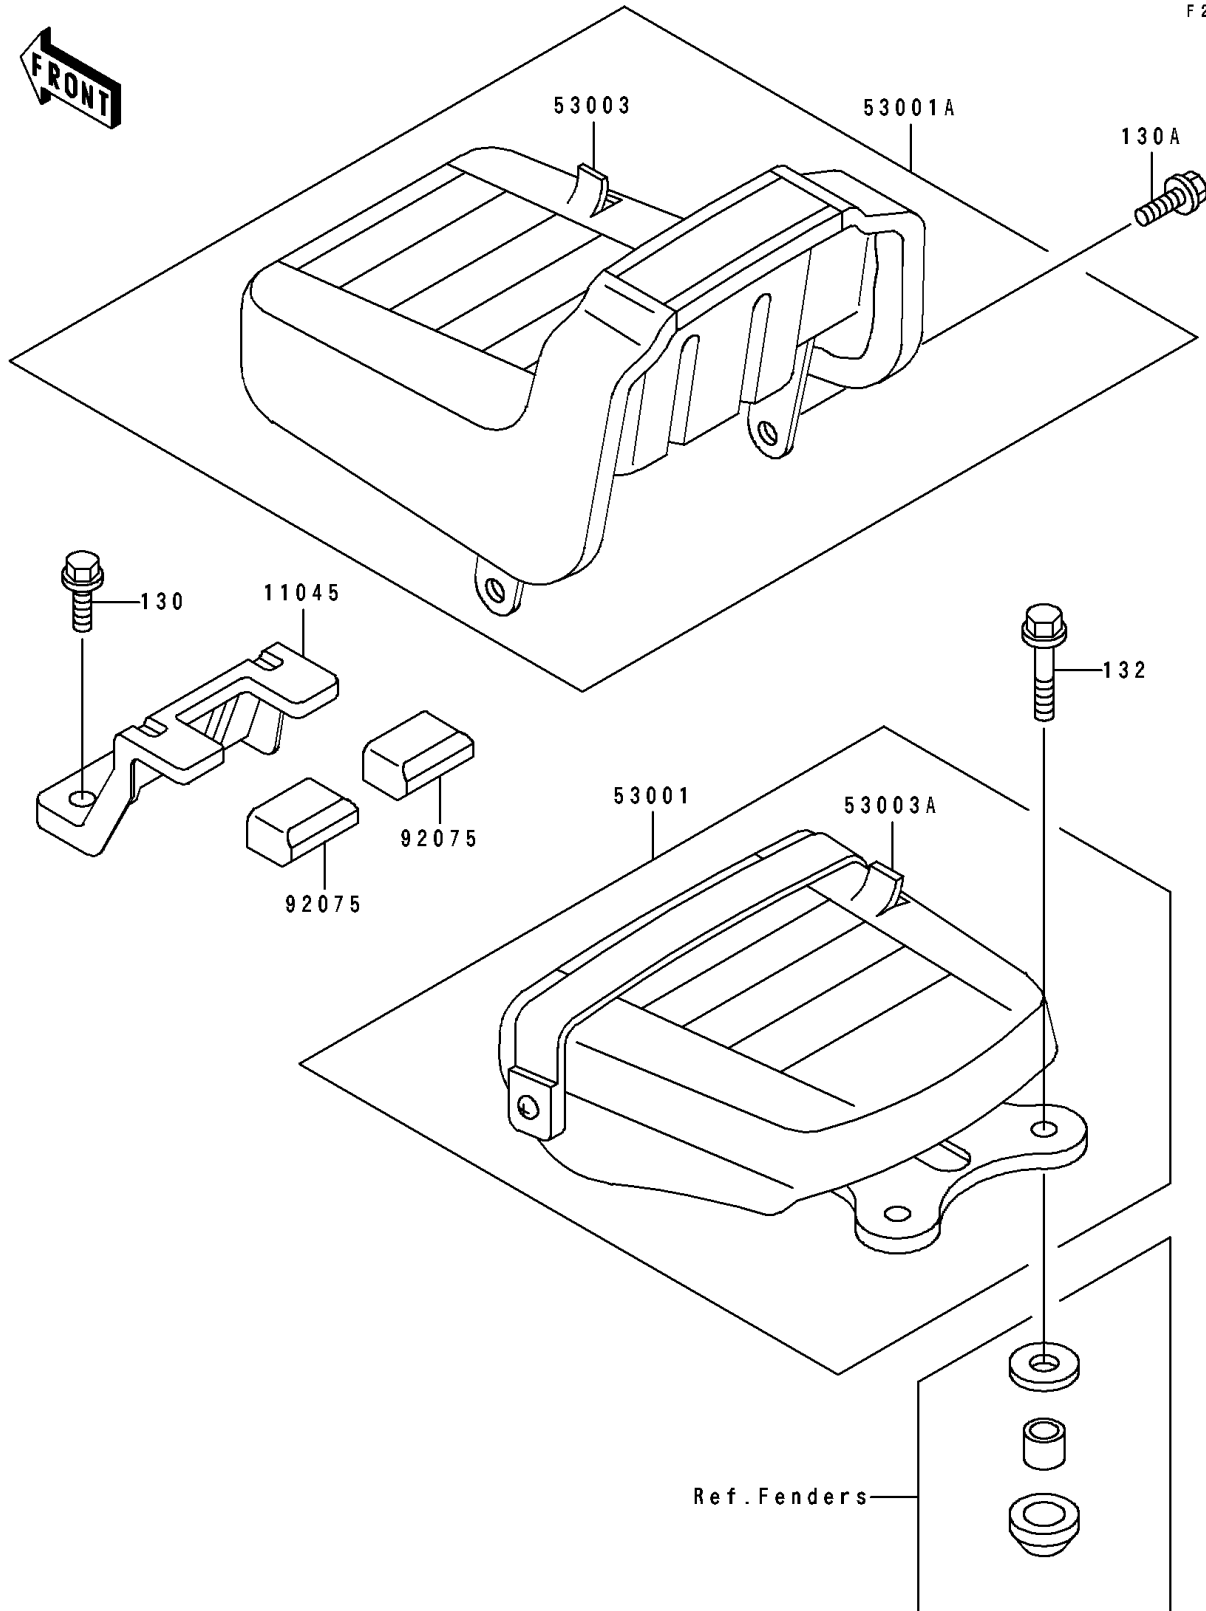

1991 Eliminator 250 PARTS DIAGRAM

Seat

F 2 5 1 0

1991 Eliminator 250 PARTS LIST

Seat

ITEM NAME	PART NUMBER	QUANTITY
BRACKET,REAR SEAT,FR (Ref # 11045)	11045-1802	1
SEAT-ASSY,RR,W/BAND,BLACK (Ref # 53001)	53001-1530-MA	1
SEAT-ASSY,FR,BLACK (Ref # 53001A)	53001-1534-MA	1
LEATHER,FRONT SEAT,BLACK (Ref # 53003)	53003-1199-MA	1
LEATHER,REAR SEAT,BLACK (Ref # 53003A)	53003-1200-MA	1
DAMPER (Ref # 92075)	92075-1965	2
BOLT-FLANGED,8X25,BLACK (Ref # 130)	130C0825	2
BOLT-FLANGED (Ref # 130A)	130D0814	2
BOLT-FLANGED-SMALL (Ref # 132)	132E0835	2