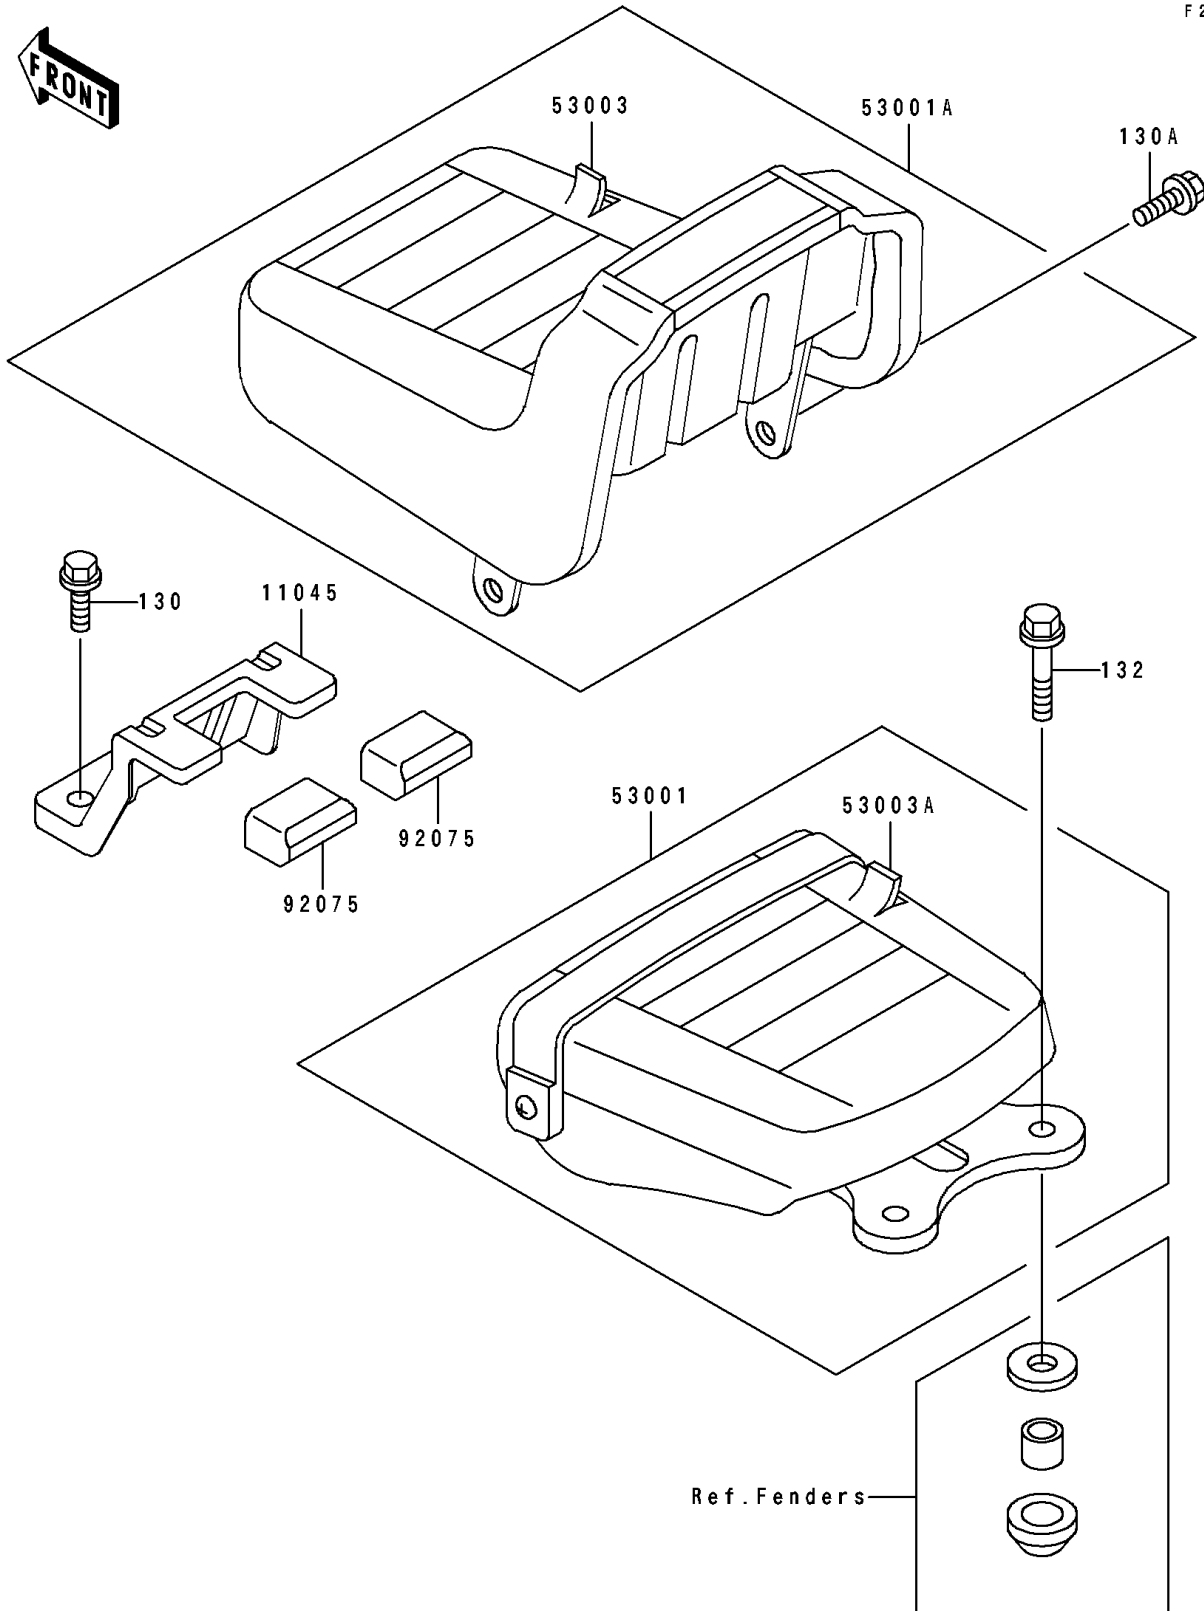

1993 Eliminator 250 PARTS DIAGRAM

Seat

F 2 5 1 0

1993 Eliminator 250 PARTS LIST

Seat

ITEM NAME	PART NUMBER	QUANTITY
BRACKET,REAR SEAT,FR (Ref # 11045)	11045-1802	1
SEAT-ASSY,RR,W/BAND,BLACK (Ref # 53001)	53001-1530-MA	1
SEAT-ASSY,FR,BLACK (Ref # 53001A)	53001-1534-MA	1
LEATHER,FRONT SEAT,BLACK (Ref # 53003)	53003-1199-MA	1
LEATHER,REAR SEAT,BLACK (Ref # 53003A)	53003-1200-MA	1
DAMPER (Ref # 92075)	92075-1965	2
BOLT-FLANGED,8X25,BLACK (Ref # 130)	130C0825	2
BOLT-FLANGED (Ref # 130A)	130D0814	2
BOLT-FLANGED-SMALL (Ref # 132)	132E0835	2