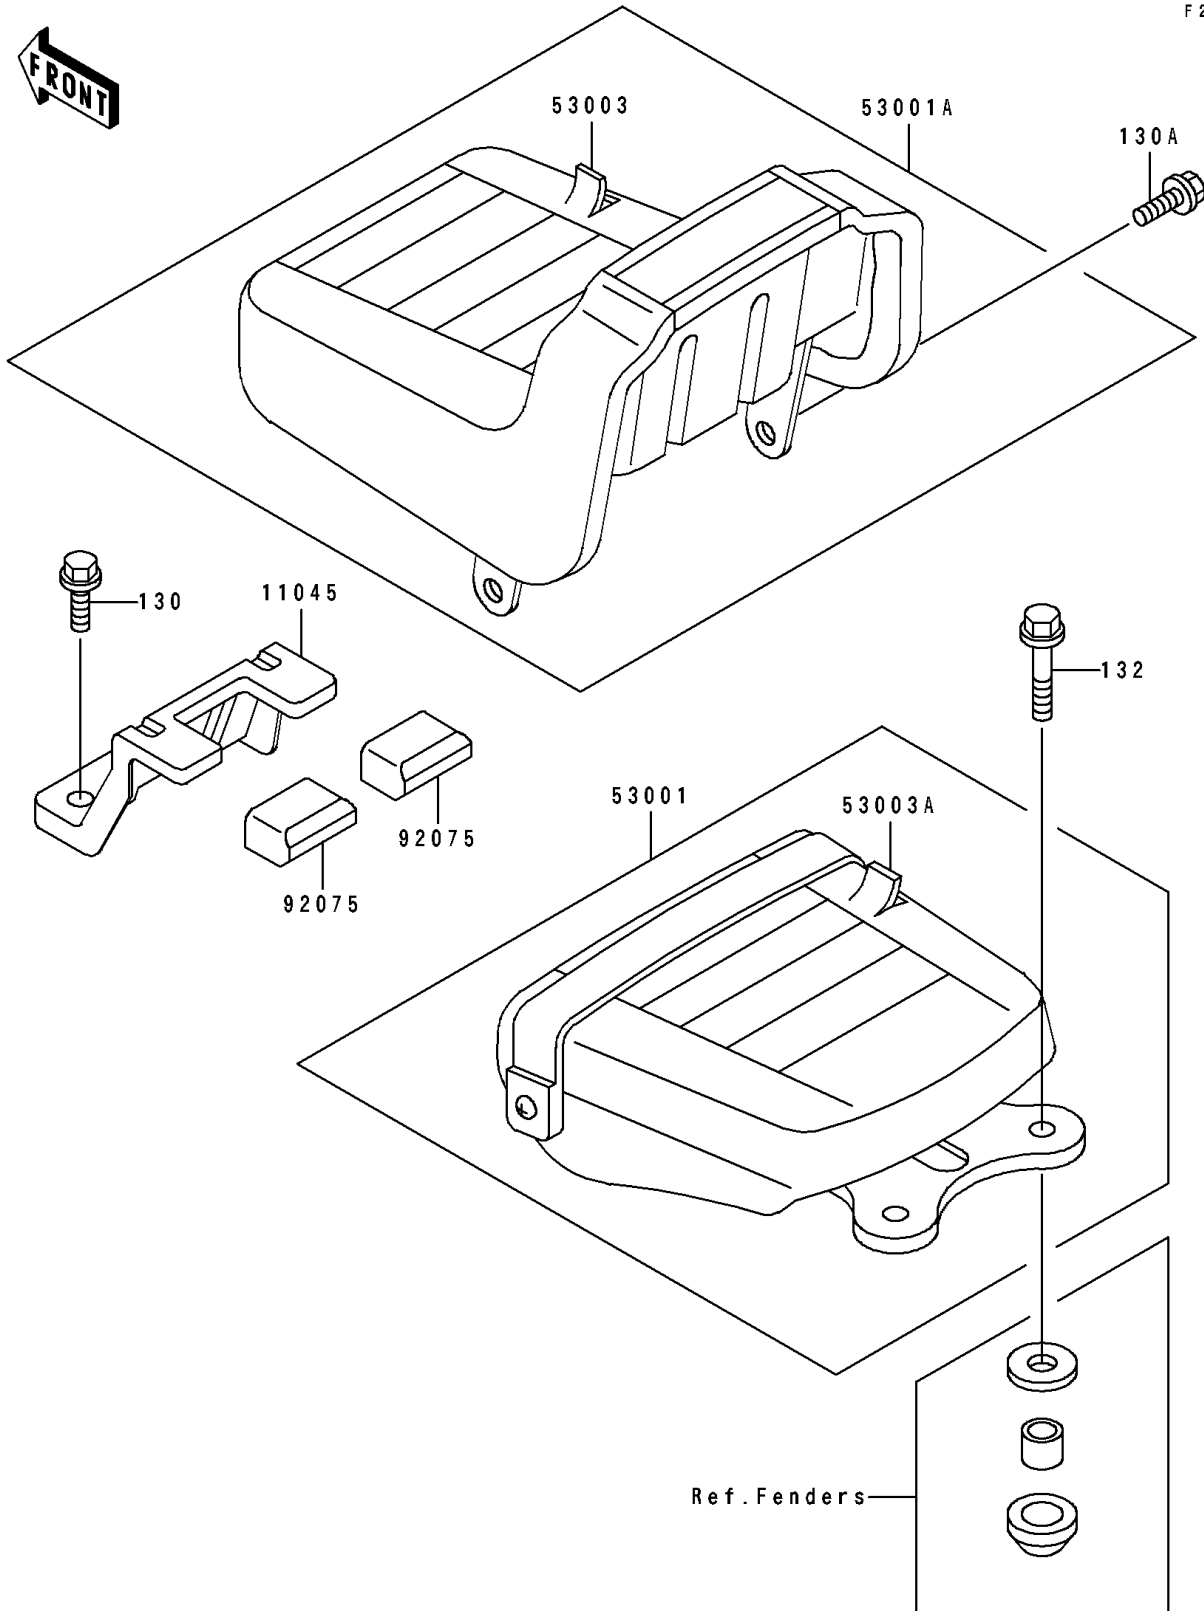

# 1993 Eliminator 250 PARTS DIAGRAM

Seat

F 2 5 1 0

# 1993 Eliminator 250 PARTS LIST

## Seat

ITEM NAME	PART NUMBER	QUANTITY
BRACKET,REAR SEAT,FR (Ref # 11045)	11045-1802	1
SEAT-ASSY,RR,W/BAND,BLACK (Ref # 53001)	53001-1530-MA	1
SEAT-ASSY,FR,BLACK (Ref # 53001A)	53001-1534-MA	1
LEATHER,FRONT SEAT,BLACK (Ref # 53003)	53003-1199-MA	1
LEATHER,REAR SEAT,BLACK (Ref # 53003A)	53003-1200-MA	1
DAMPER (Ref # 92075)	92075-1965	2
BOLT-FLANGED,8X25,BLACK (Ref # 130)	130C0825	2
BOLT-FLANGED (Ref # 130A)	130D0814	2
BOLT-FLANGED-SMALL (Ref # 132)	132E0835	2