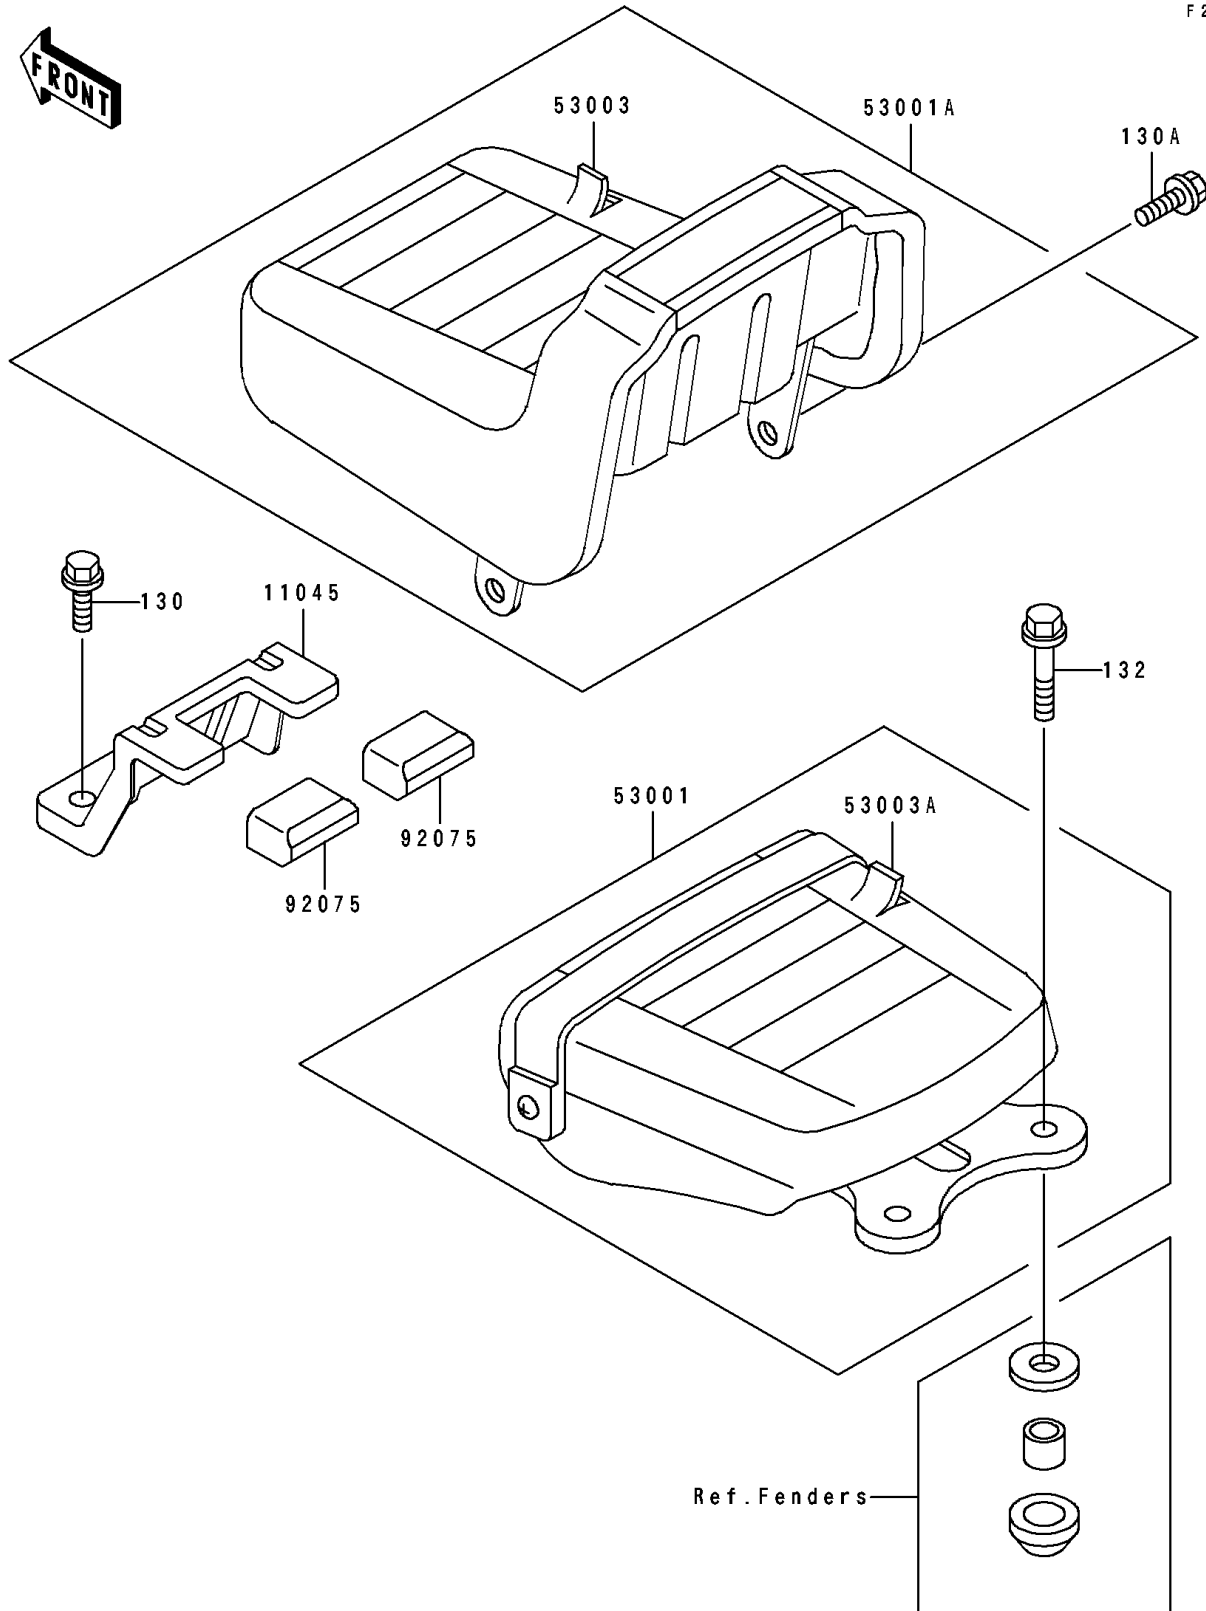

1994 Eliminator 250 PARTS DIAGRAM

Seat

F 2 5 1 0

1994 Eliminator 250 PARTS LIST

Seat

ITEM NAME	PART NUMBER	QUANTITY
BRACKET,REAR SEAT,FR (Ref # 11045)	11045-1802	1
SEAT-ASSY,RR,W/BAND,BLACK (Ref # 53001)	53001-1530-MA	1
SEAT-ASSY,FR,BLACK (Ref # 53001A)	53001-1534-MA	1
LEATHER,FRONT SEAT,BLACK (Ref # 53003)	53003-1199-MA	1
LEATHER,REAR SEAT,BLACK (Ref # 53003A)	53003-1200-MA	1
DAMPER (Ref # 92075)	92075-1965	2
BOLT-FLANGED,8X25,BLACK (Ref # 130)	130C0825	2
BOLT-FLANGED (Ref # 130A)	130D0814	2
BOLT-FLANGED-SMALL (Ref # 132)	132E0835	2