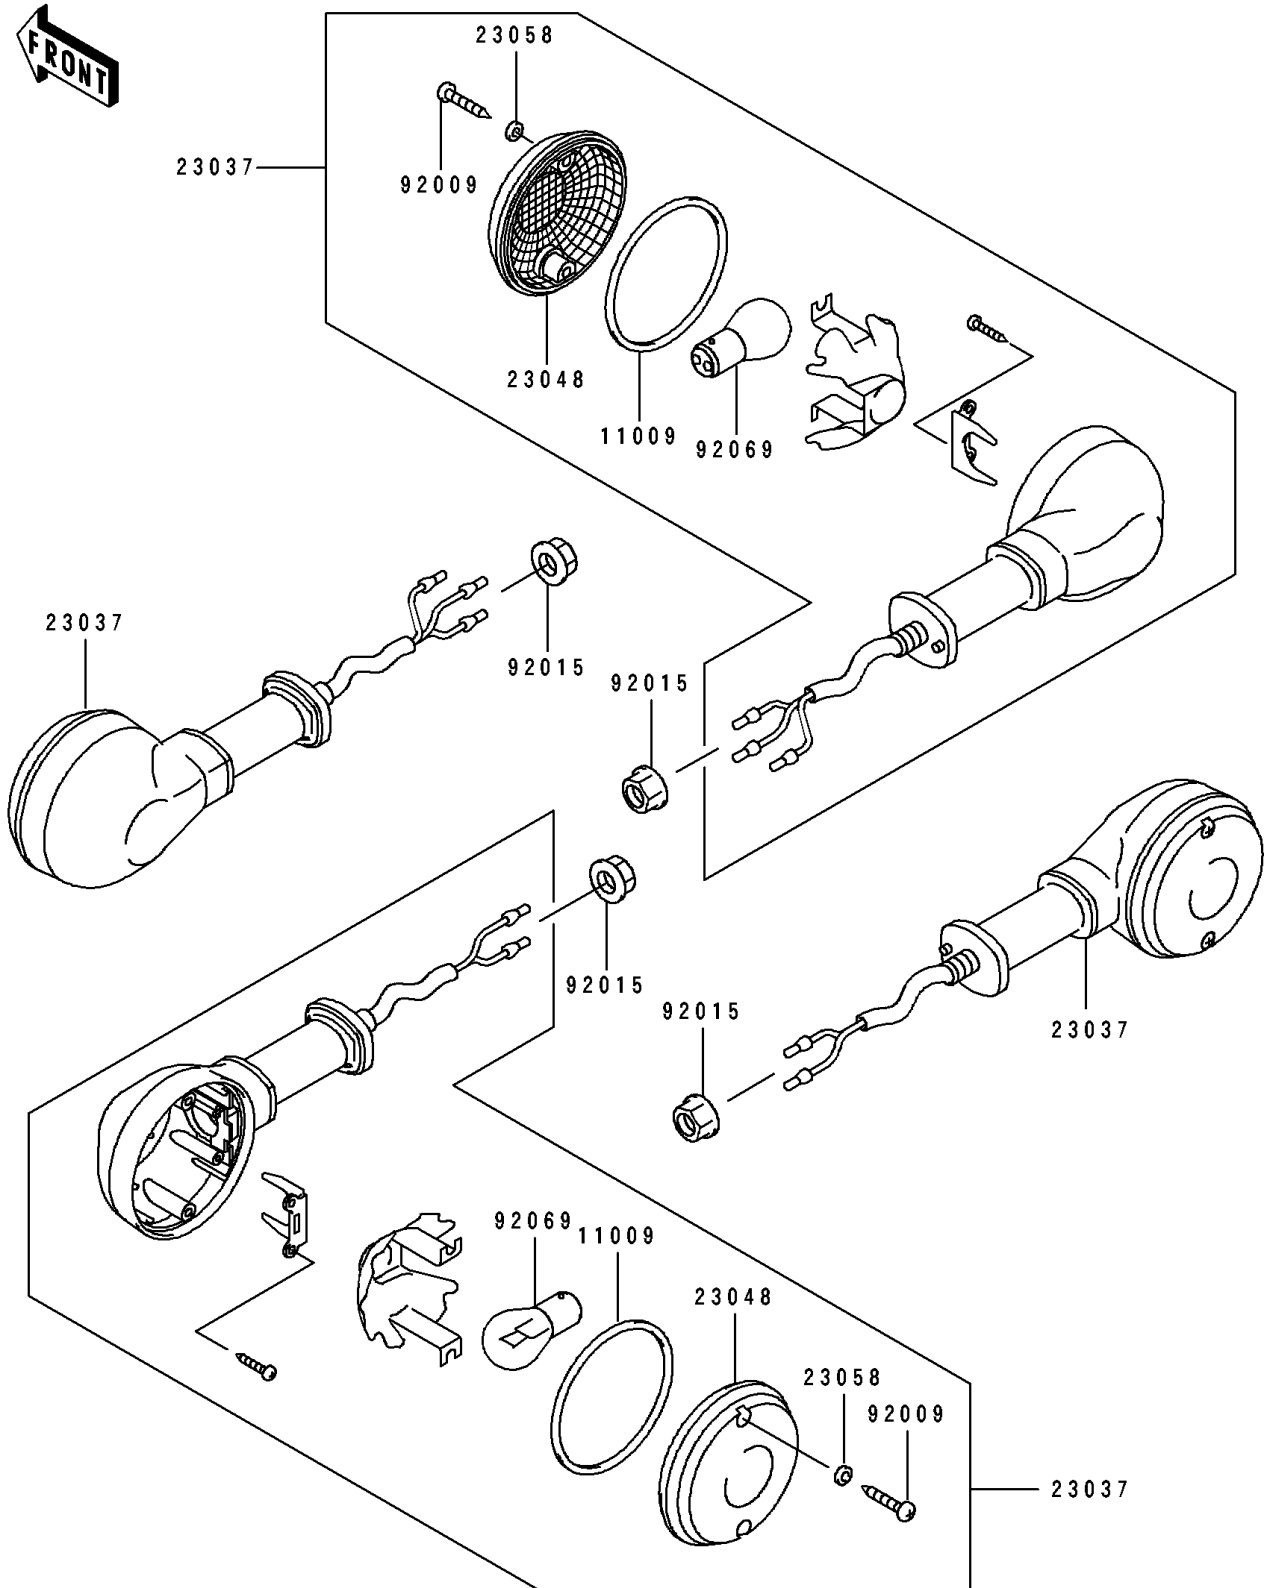

1993 Eliminator 250 PARTS DIAGRAM

Turn Signals

F2730

1993 Eliminator 250 PARTS LIST

Turn Signals

ITEM NAME	PART NUMBER	QUANTITY
GASKET,SIGNAL LAMP (Ref # 11009)	11009-1413	4
LAMP-ASSY-SIGNAL (Ref # 23037)	23037-1226	4
LENS-SIGNAL LAMP (Ref # 23048)	23048-1066	4
WASHER,PLAIN,4MM (Ref # 23058)	23058-002	8
SCREW,TAPPING,4X25 (Ref # 92009)	92009-1069	8
NUT,FLANGED,10MM (Ref # 92015)	92015-1428	4
BULB,12V 32CP(23W) (Ref # 92069)	92069-055	4