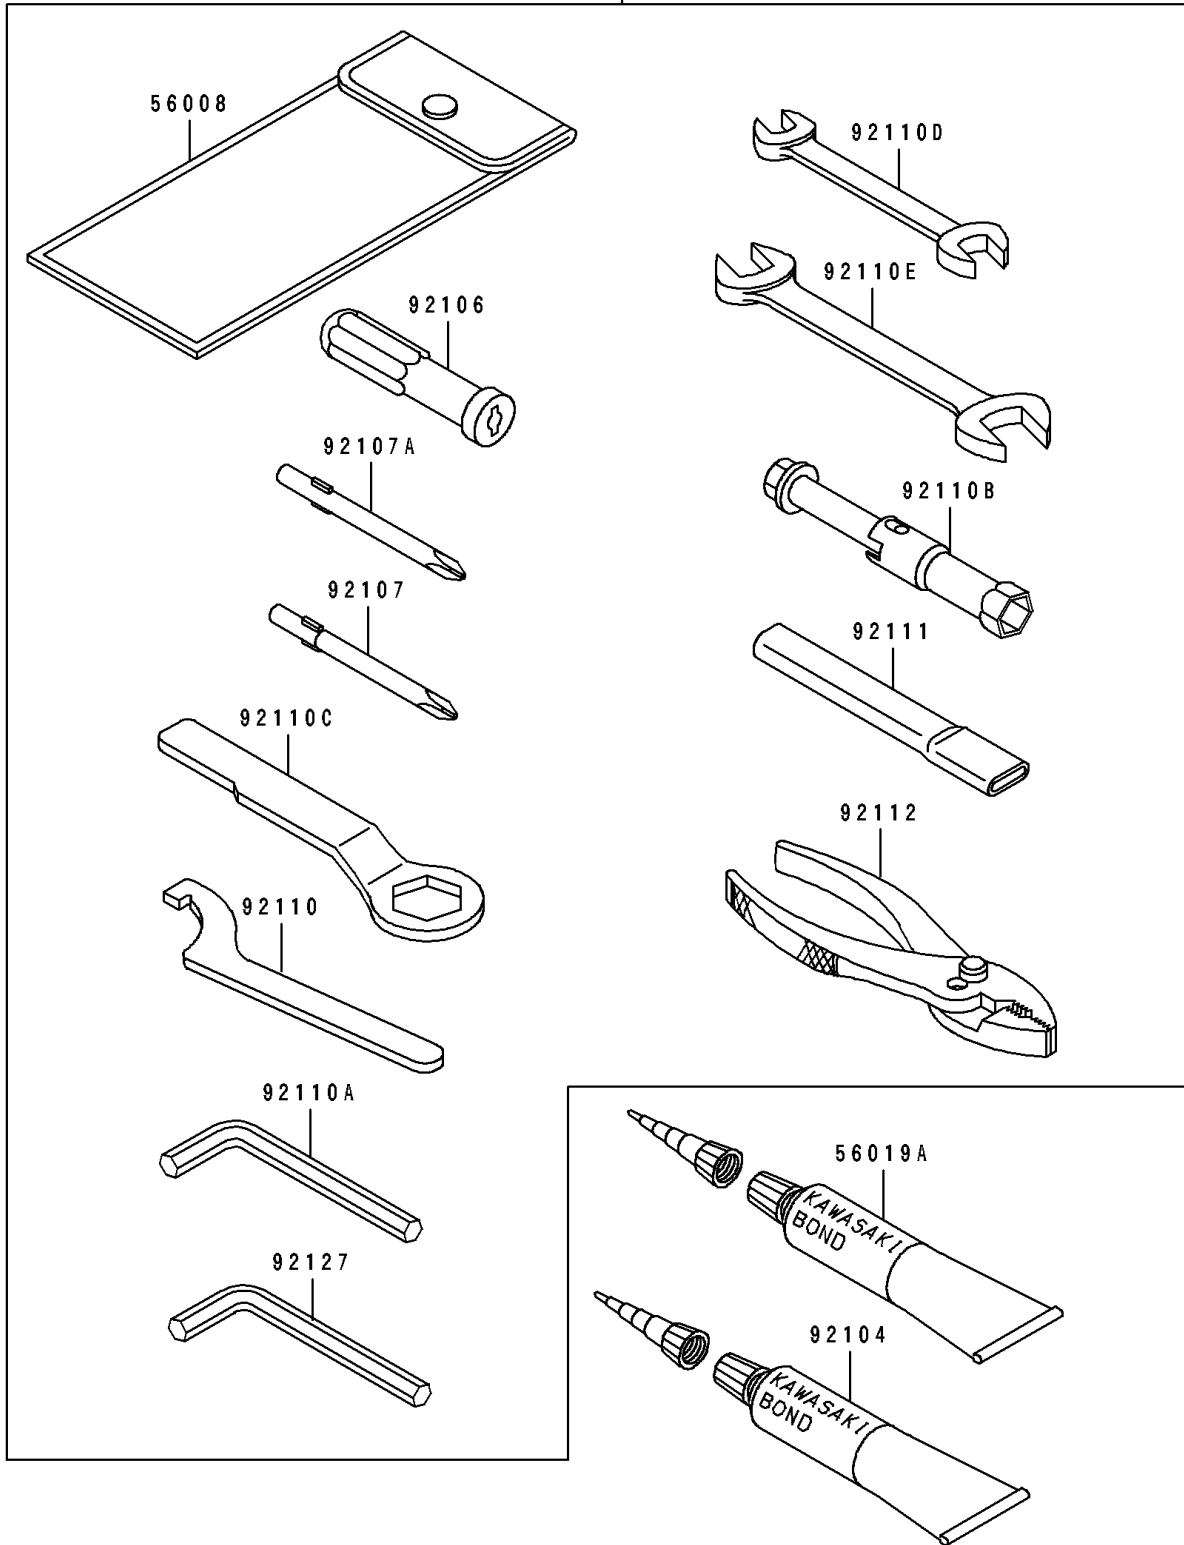

1991 Eliminator 250 PARTS DIAGRAM

Owner's Tools

56007

F2810

1991 Eliminator 250 PARTS LIST

Owner's Tools

ITEM NAME	PART NUMBER	QUANTITY
TOOLKIT (Ref # 56007)	56007-1325	1
BAG,TOOL (Ref # 56008)	56008-1019	1
THREE BOND TB1211,HT/RS,WHITE (Ref # 56019A)	56019-120	1
GASKET-LIQUID,TUBE,100G,SILVER (Ref # 92104)	92104-002	1
GRIP-SCREW DRIVER (Ref # 92106)	92106-1001	1
TOOL-DRIVER,#3PHILLIPS (Ref # 92107)	92107-005	1
TOOL-DRIVER,#2PHILLIPS (Ref # 92107A)	92107-1053	1
TOOL-WRENCH,HOOK,45MM (Ref # 92110)	92110-1007	1
TOOL-WRENCH,ALLEN,5MM (Ref # 92110A)	92110-1015	1
TOOL-WRENCH,BOX,16MM (Ref # 92110B)	92110-1132	1
TOOL-WRENCH,BOX END,24MM (Ref # 92110C)	92110-1150	1
TOOL-WRENCH,OPEN END,10X12 (Ref # 92110D)	92110-1152	1
TOOL-WRENCH,OPEN END,14X17 (Ref # 92110E)	92110-1153	1
TOOL-BAR,BOX END WRENCH (Ref # 92111)	92111-1051	1
TOOL-PLIERS (Ref # 92112)	92112-003	1
TOOL-WRENCH,ALLEN,6MM (Ref # 92127)	92127-003	1