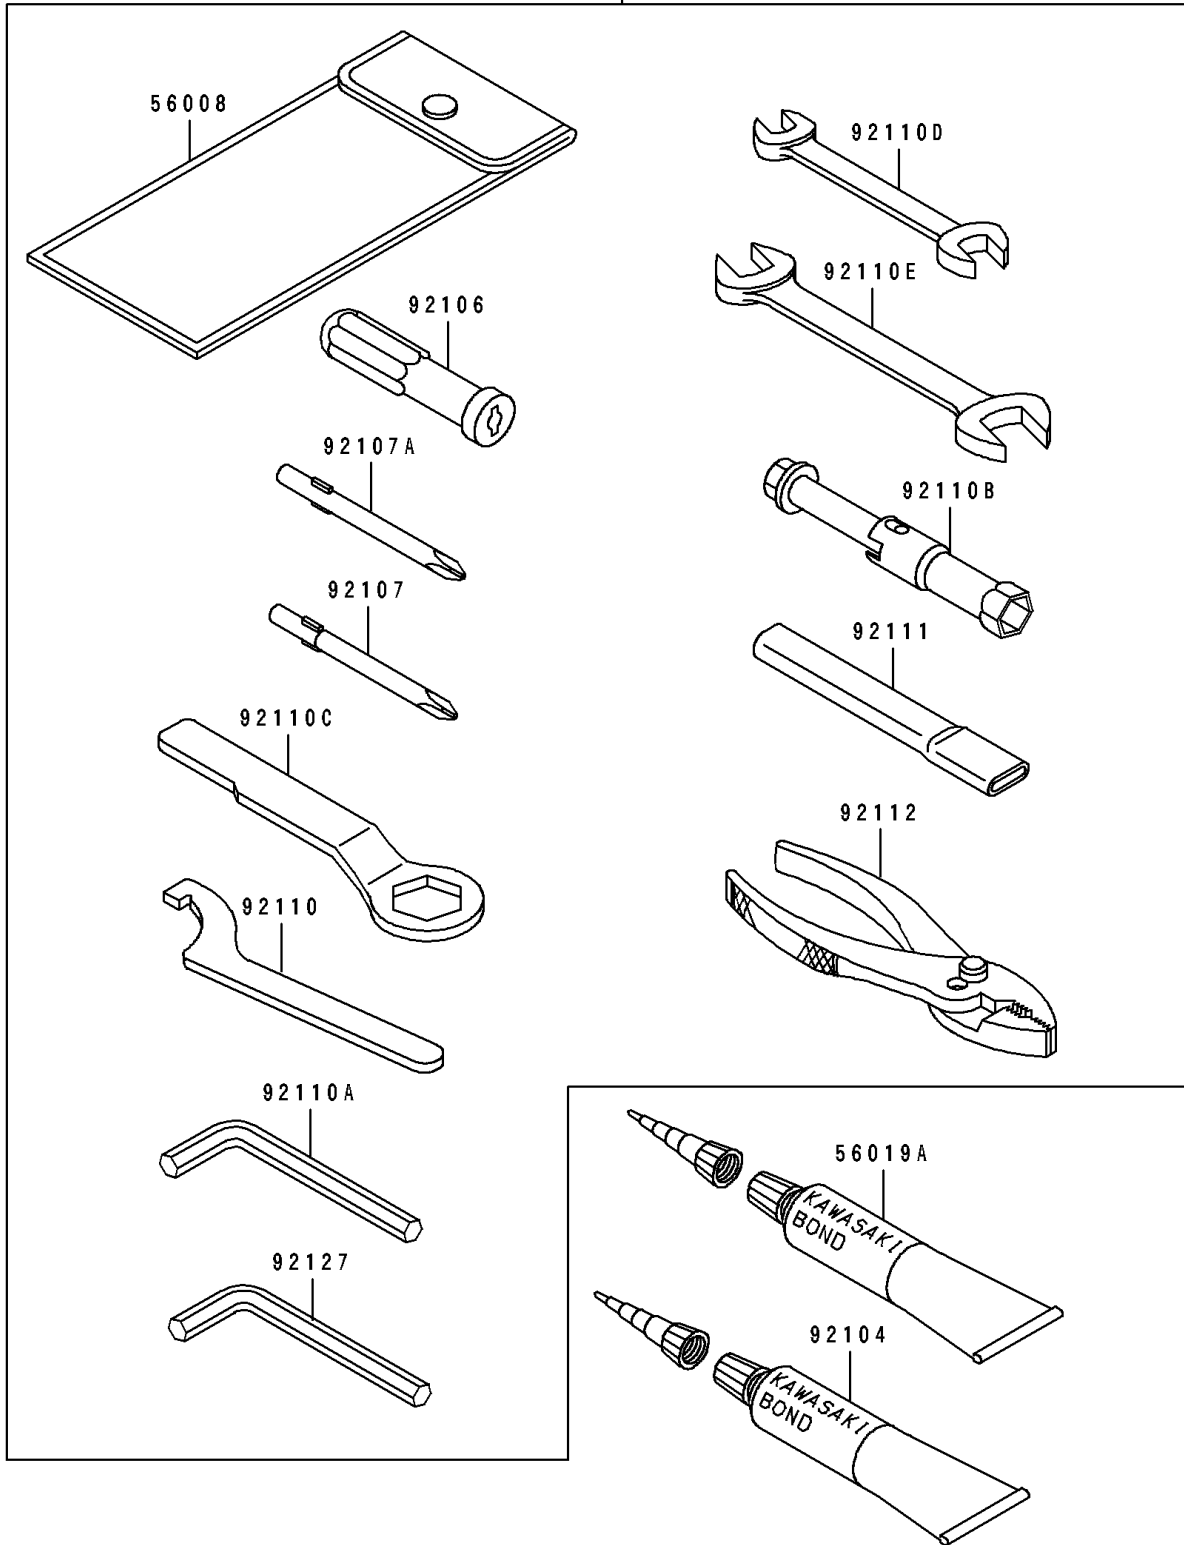

1992 Eliminator 250 PARTS DIAGRAM

Owner's Tools

56007

F2810

1992 Eliminator 250 PARTS LIST

Owner's Tools

ITEM NAME	PART NUMBER	QUANTITY
TOOLKIT (Ref # 56007)	56007-1325	1
BAG,TOOL (Ref # 56008)	56008-1019	1
THREE BOND TB1211,HT/RS,WHITE (Ref # 56019A)	56019-120	1
GASKET-LIQUID,TUBE,100G,SILVER (Ref # 92104)	92104-002	1
GRIP-SCREW DRIVER (Ref # 92106)	92106-1001	1
TOOL-DRIVER,#3PHILLIPS (Ref # 92107)	92107-005	1
TOOL-DRIVER,#2PHILLIPS (Ref # 92107A)	92107-1053	1
TOOL-WRENCH,HOOK,45MM (Ref # 92110)	92110-1007	1
TOOL-WRENCH,ALLEN,5MM (Ref # 92110A)	92110-1015	1
TOOL-WRENCH,BOX,16MM (Ref # 92110B)	92110-1132	1
TOOL-WRENCH,BOX END,24MM (Ref # 92110C)	92110-1150	1
TOOL-WRENCH,OPEN END,10X12 (Ref # 92110D)	92110-1152	1
TOOL-WRENCH,OPEN END,14X17 (Ref # 92110E)	92110-1153	1
TOOL-BAR,BOX END WRENCH (Ref # 92111)	92111-1051	1
TOOL-PLIERS (Ref # 92112)	92112-003	1
TOOL-WRENCH,ALLEN,6MM (Ref # 92127)	92127-003	1