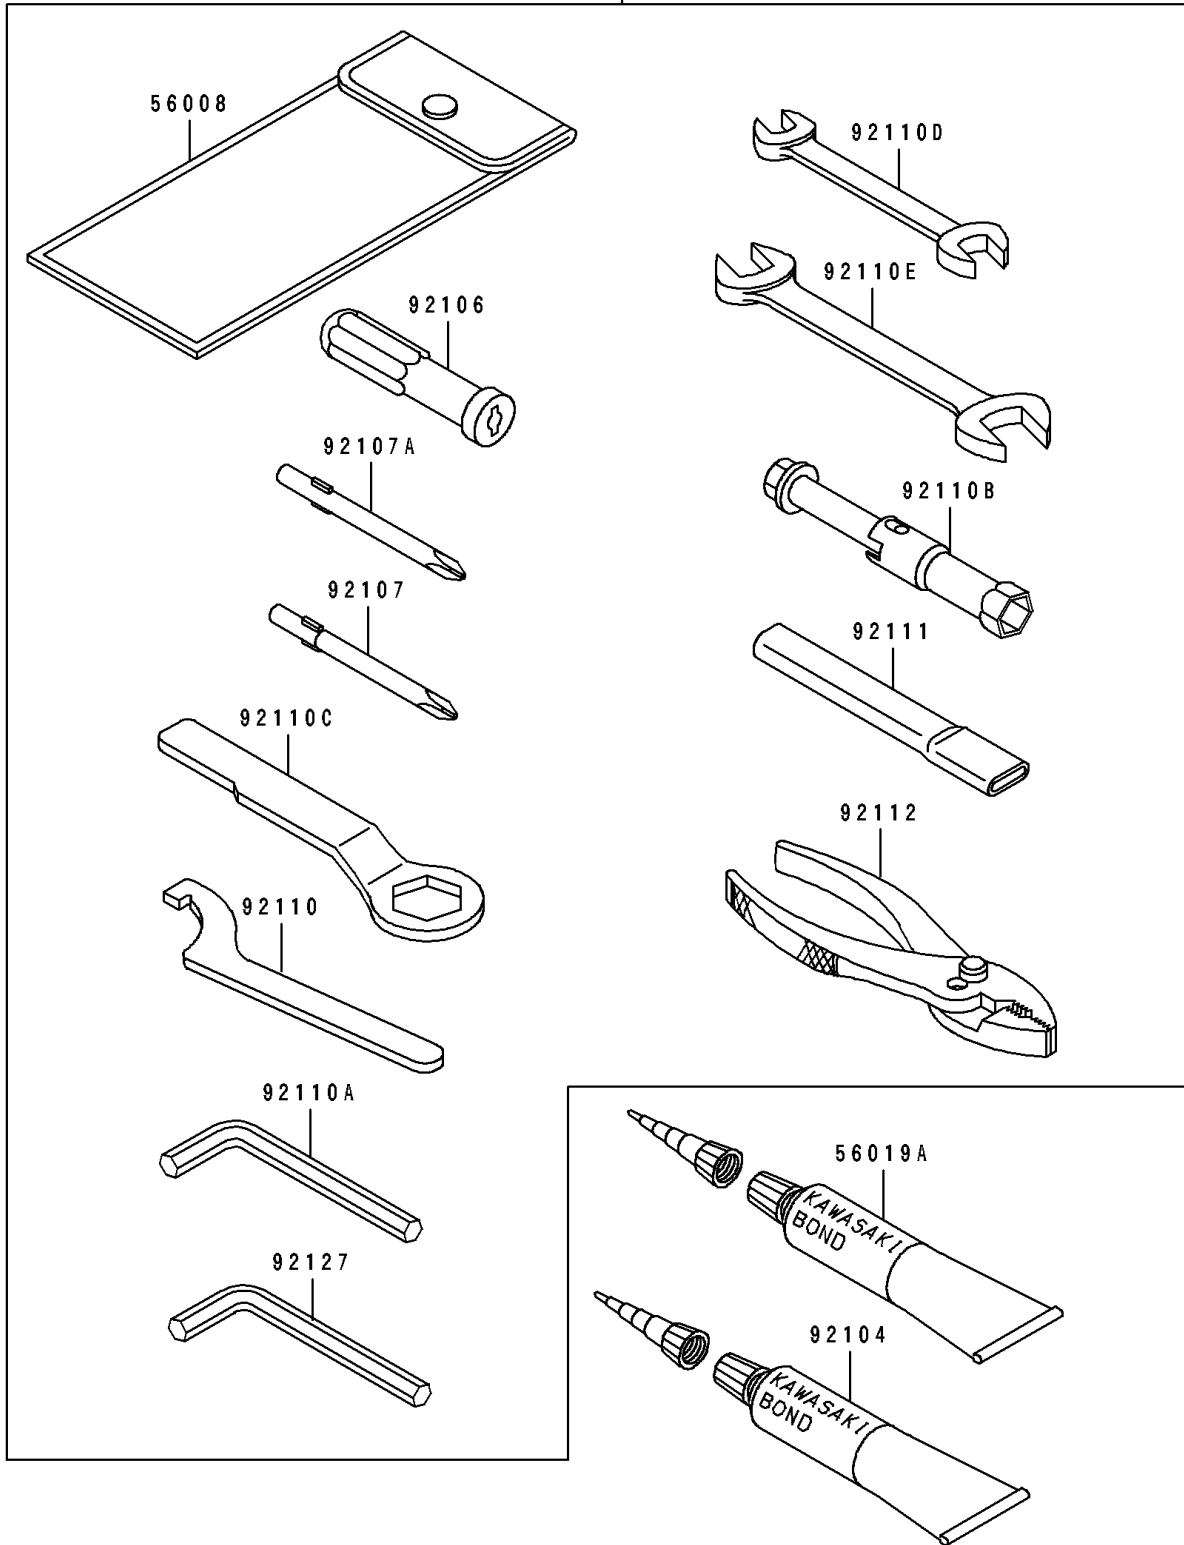

# 1993 Eliminator 250 PARTS DIAGRAM

Owner's Tools

56007

F2810

# 1993 Eliminator 250 PARTS LIST

## Owner's Tools

ITEM NAME	PART NUMBER	QUANTITY
TOOLKIT (Ref # 56007)	56007-1325	1
BAG,TOOL (Ref # 56008)	56008-1019	1
THREE BOND TB1211,HT/RS,WHITE (Ref # 56019A)	56019-120	1
GASKET-LIQUID,TUBE,100G,SILVER (Ref # 92104)	92104-002	1
GRIP-SCREW DRIVER (Ref # 92106)	92106-1001	1
TOOL-DRIVER,#3PHILLIPS (Ref # 92107)	92107-005	1
TOOL-DRIVER,#2PHILLIPS (Ref # 92107A)	92107-1053	1
TOOL-WRENCH,HOOK,45MM (Ref # 92110)	92110-1007	1
TOOL-WRENCH,ALLEN,5MM (Ref # 92110A)	92110-1015	1
TOOL-WRENCH,BOX,16MM (Ref # 92110B)	92110-1132	1
TOOL-WRENCH,BOX END,24MM (Ref # 92110C)	92110-1150	1
TOOL-WRENCH,OPEN END,10X12 (Ref # 92110D)	92110-1152	1
TOOL-WRENCH,OPEN END,14X17 (Ref # 92110E)	92110-1153	1
TOOL-BAR,BOX END WRENCH (Ref # 92111)	92111-1051	1
TOOL-PLIERS (Ref # 92112)	92112-003	1
TOOL-WRENCH,ALLEN,6MM (Ref # 92127)	92127-003	1