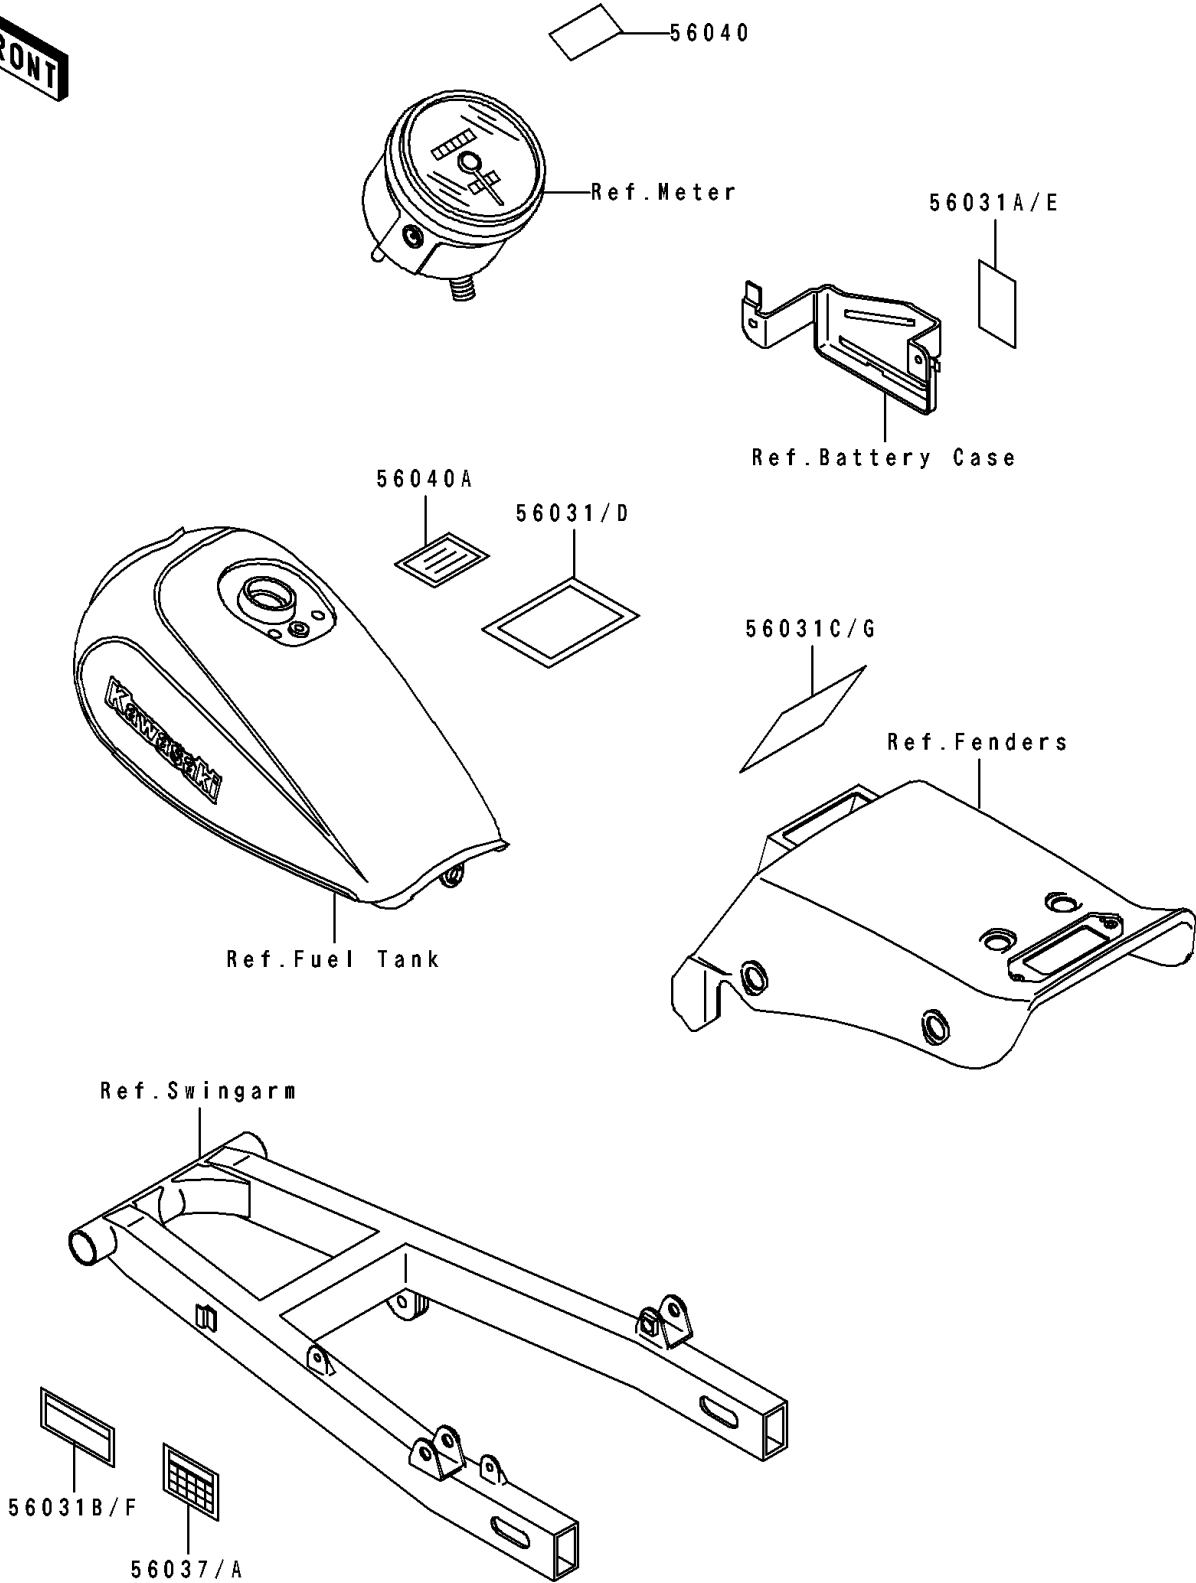

1991 Eliminator 250 PARTS DIAGRAM

Labels

F 2860

1991 Eliminator 250 PARTS LIST

Labels

ITEM NAME	PART NUMBER	QUANTITY
LABEL-MANUAL,OIL&OIL FILTER (Ref # 56031)	56031-1451	1
LABEL-MANUAL,BATTERY VENT (Ref # 56031A)	56031-1564	1
LABEL-MANUAL,CHAIN INFO (Ref # 56031B)	56031-1565	1
LABEL-MANUAL,DAILY SAFETY (Ref # 56031C)	56031-1568	1
LABEL-MANUAL,OIL&OIL FILTER (Ref # 56031D)	56031-1754	1
LABEL-MANUAL,BATTERY VENT (Ref # 56031E)	56031-1755	1
LABEL-MANUAL,CHAIN (Ref # 56031F)	56031-1756	1
LABEL-MANUAL,DAILY SAFETY (Ref # 56031G)	56031-1757	1
LABEL-SPECIFICATION,TIRE&LOAD (Ref # 56037)	56037-1519	1
LABEL-SPECIFICATION,TIRE&LOAD (Ref # 56037A)	56037-1536	1
LABEL-WARNING,BREAK IN CAUTION (Ref # 56040)	56040-1007	1
LABEL-WARNING,EVAPO (Ref # 56040A)	56040-1121	1