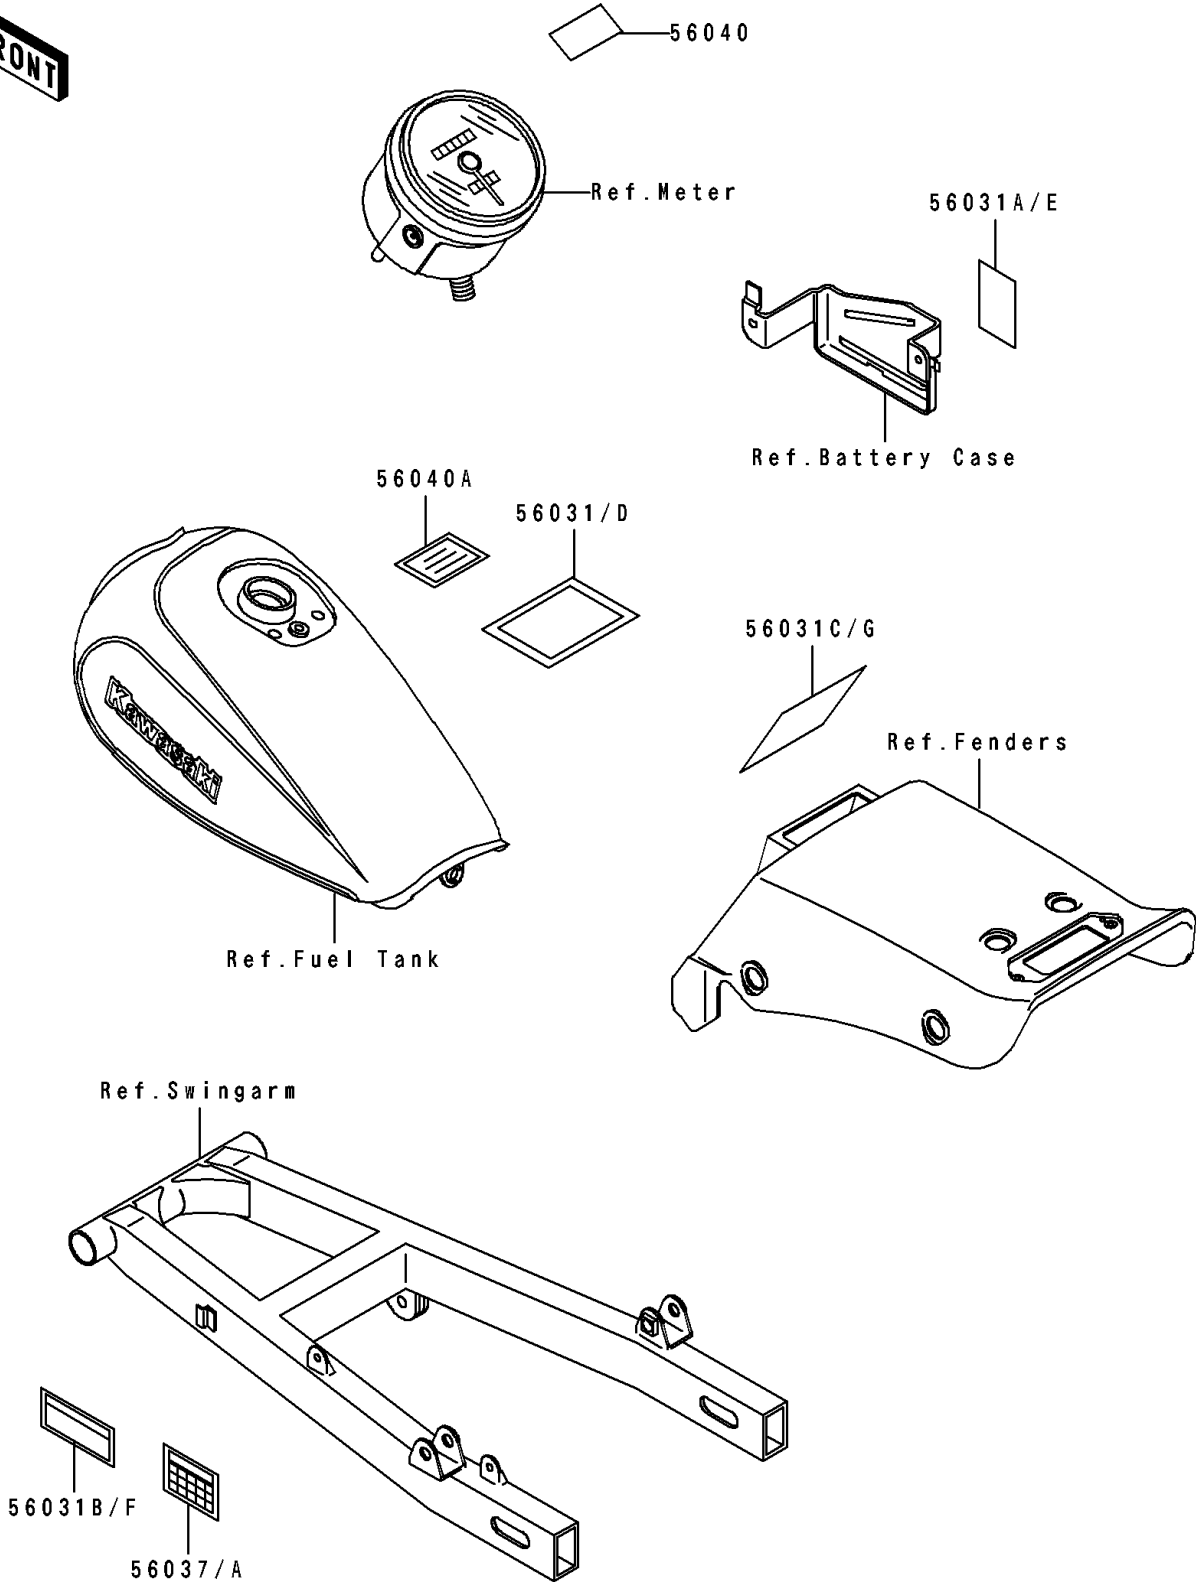

# 1992 Eliminator 250 PARTS DIAGRAM

Labels

F2860

# 1992 Eliminator 250 PARTS LIST

## Labels

| ITEM NAME                                    | PART NUMBER | QUANTITY |
|----------------------------------------------|-------------|----------|
| LABEL-MANUAL,OIL&OIL FILTER (Ref # 56031D)   | 56031-1754  | 1        |
| LABEL-MANUAL,BATTERY VENT (Ref # 56031E)     | 56031-1755  | 1        |
| LABEL-MANUAL,CHAIN (Ref # 56031F)            | 56031-1756  | 1        |
| LABEL-MANUAL,DAILY SAFETY (Ref # 56031G)     | 56031-1757  | 1        |
| LABEL-SPECIFICATION,TIRE&LOAD (Ref # 56037A) | 56037-1536  | 1        |