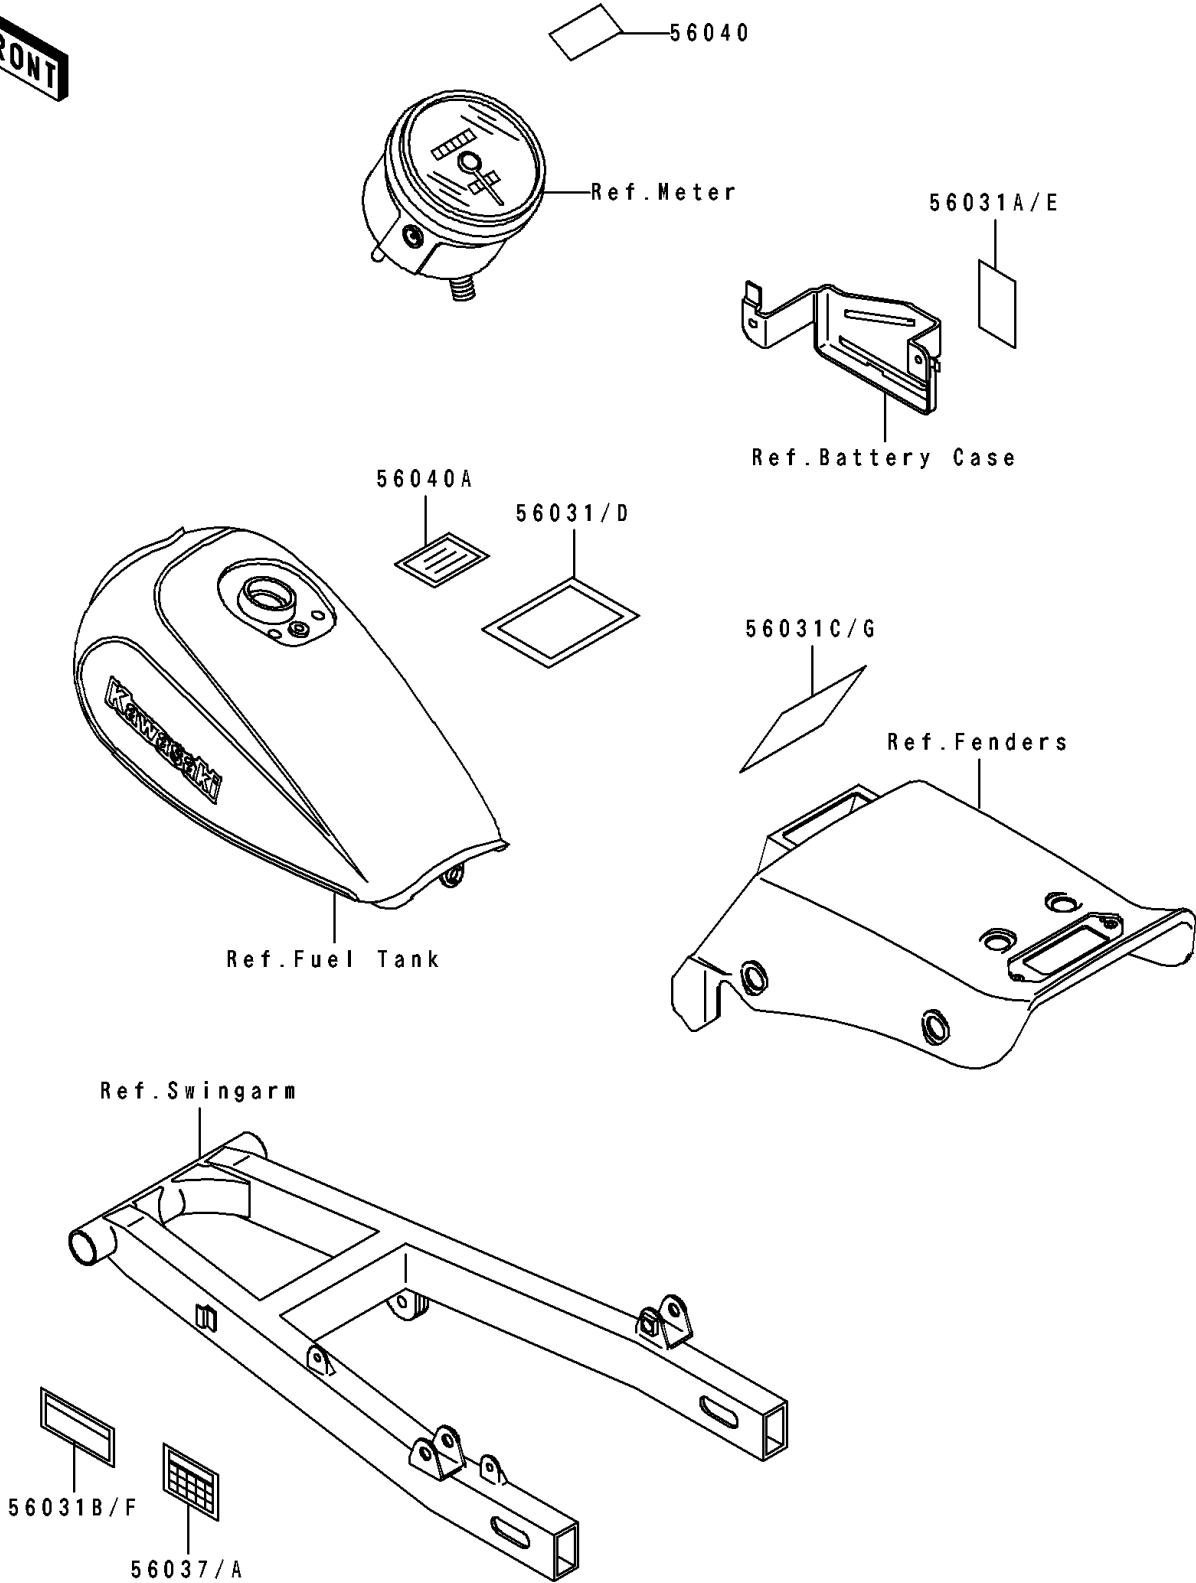

# 1992 Eliminator 250 PARTS DIAGRAM

Labels

F 2860

# 1992 Eliminator 250 PARTS LIST

## Labels

ITEM NAME	PART NUMBER	QUANTITY
LABEL-MANUAL,OIL&OIL FILTER (Ref # 56031D)	56031-1754	1
LABEL-MANUAL,BATTERY VENT (Ref # 56031E)	56031-1755	1
LABEL-MANUAL,CHAIN (Ref # 56031F)	56031-1756	1
LABEL-MANUAL,DAILY SAFETY (Ref # 56031G)	56031-1757	1
LABEL-SPECIFICATION,TIRE&LOAD (Ref # 56037A)	56037-1536	1