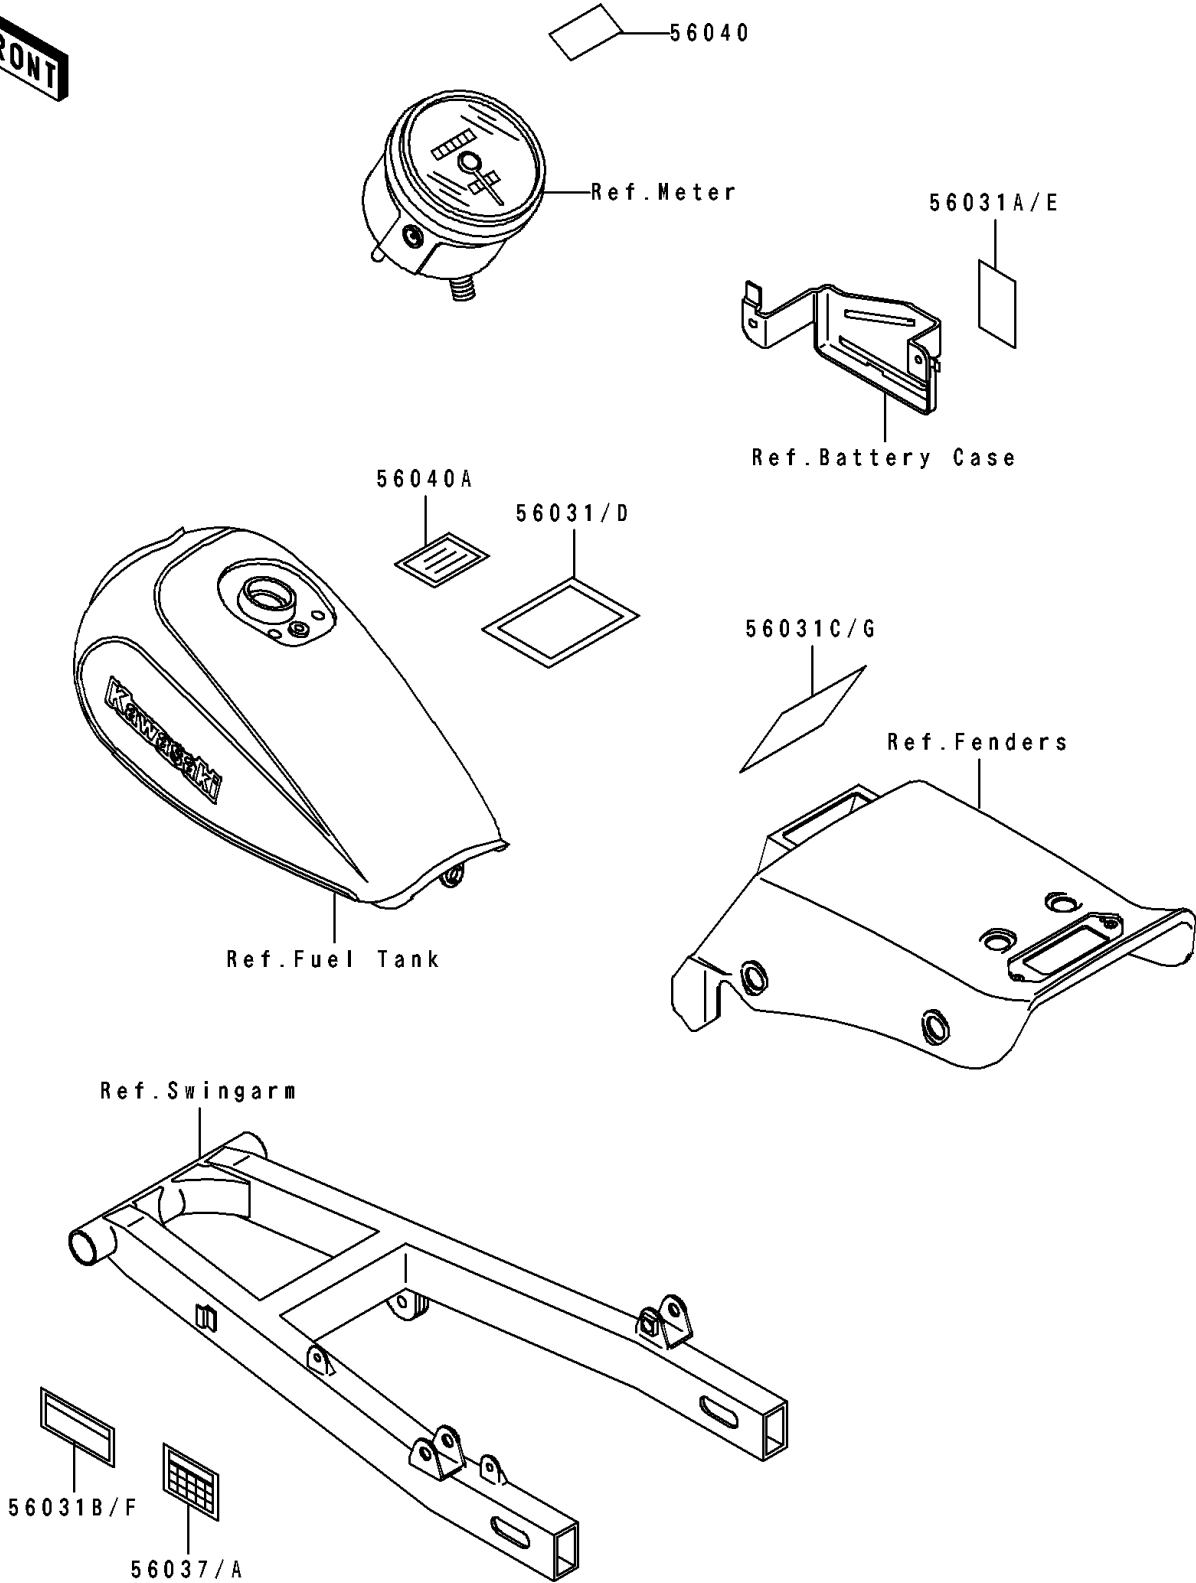

1993 Eliminator 250 PARTS DIAGRAM

Labels

F 2860

1993 Eliminator 250 PARTS LIST

Labels

ITEM NAME	PART NUMBER	QUANTITY
LABEL-MANUAL,OIL&OIL FILTER (Ref # 56031D)	56031-1754	1
LABEL-MANUAL,BATTERY VENT (Ref # 56031E)	56031-1755	1
LABEL-MANUAL,CHAIN (Ref # 56031F)	56031-1756	1
LABEL-MANUAL,DAILY SAFETY (Ref # 56031G)	56031-1757	1
LABEL-SPECIFICATION,TIRE&LOAD (Ref # 56037A)	56037-1536	1