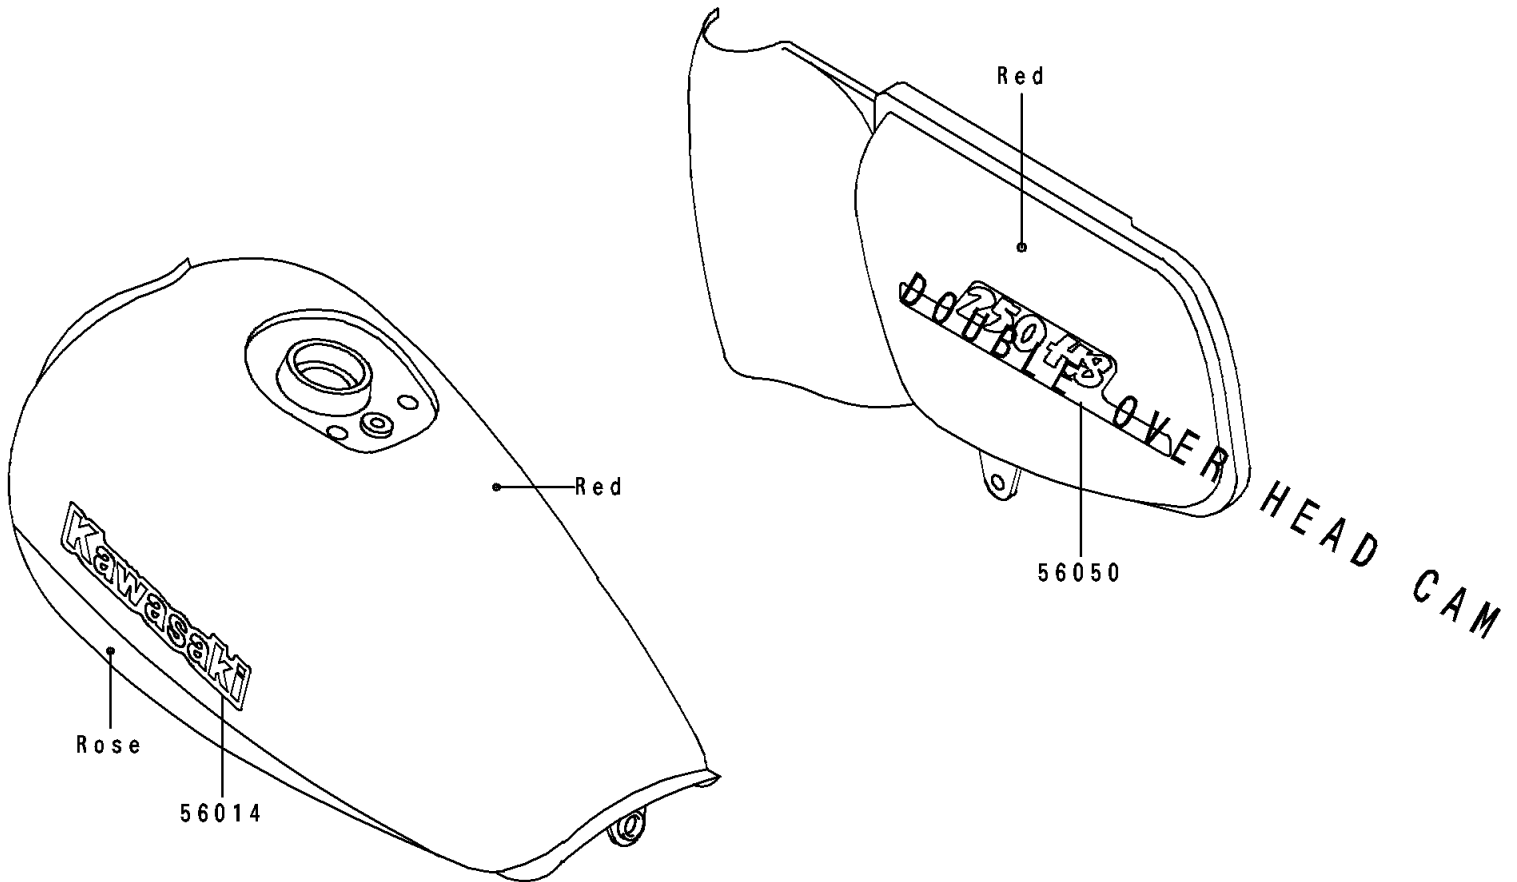

# 1991 Eliminator 250 PARTS DIAGRAM

Decals(Red/Rose)

F 2 8 6 1

# 1991 Eliminator 250 PARTS LIST

Decals(Red/Rose)

ITEM NAME	PART NUMBER	QUANTITY
EMBLEM,FUEL TANK,KAWASAKI (Ref # 56014)	56014-1262	2
MARK,SIDE COVER,250HS (Ref # 56050)	56050-1666	2
MARK,KAWASAKI (Ref # 56050A)	56050-1667	1