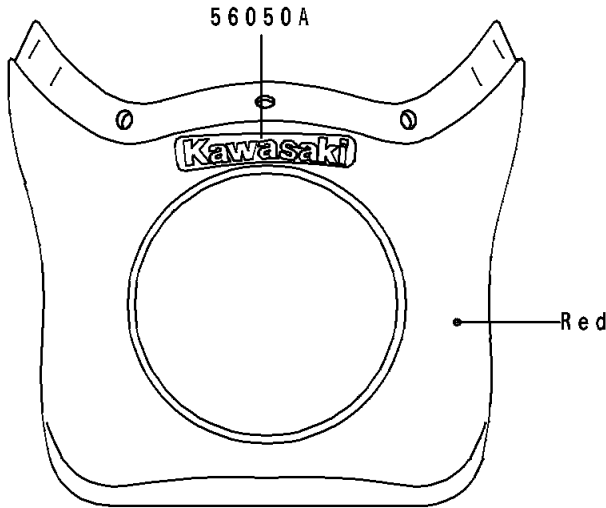

# 1991 Eliminator 250 PARTS DIAGRAM

Decals(Red/Rose)

F 2 8 6 1

# 1991 Eliminator 250 PARTS LIST

Decals(Red/Rose)

ITEM NAME	PART NUMBER	QUANTITY
EMBLEM,FUEL TANK,KAWASAKI (Ref # 56014)	56014-1262	2
MARK,SIDE COVER,250HS (Ref # 56050)	56050-1666	2
MARK,KAWASAKI (Ref # 56050A)	56050-1667	1