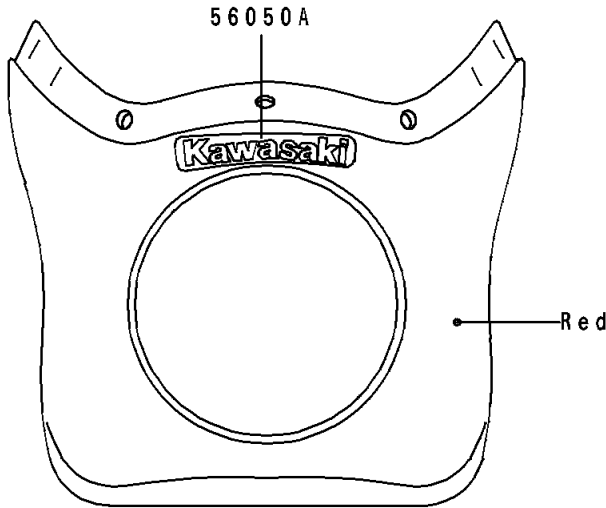

# 1992 Eliminator 250 PARTS DIAGRAM

Decals(Red/Rose)

F 2 8 6 1

# 1992 Eliminator 250 PARTS LIST

Decals(Red/Rose)

ITEM NAME	PART NUMBER	QUANTITY
EMBLEM,FUEL TANK,KAWASAKI (Ref # 56014)	56014-1262	2
MARK,SIDE COVER,250HS (Ref # 56050)	56050-1666	2
MARK,KAWASAKI (Ref # 56050A)	56050-1667	1