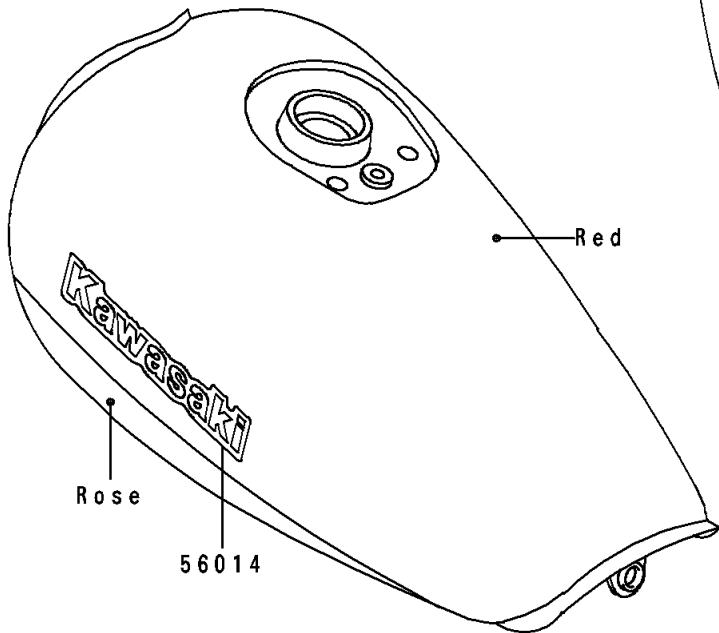

# 1992 Eliminator 250 PARTS DIAGRAM

Decals(Red/Rose)

F 2 8 6 1

# 1992 Eliminator 250 PARTS LIST

Decals(Red/Rose)

ITEM NAME	PART NUMBER	QUANTITY
EMBLEM,FUEL TANK,KAWASAKI (Ref # 56014)	56014-1262	2
MARK,SIDE COVER,250HS (Ref # 56050)	56050-1666	2
MARK,KAWASAKI (Ref # 56050A)	56050-1667	1