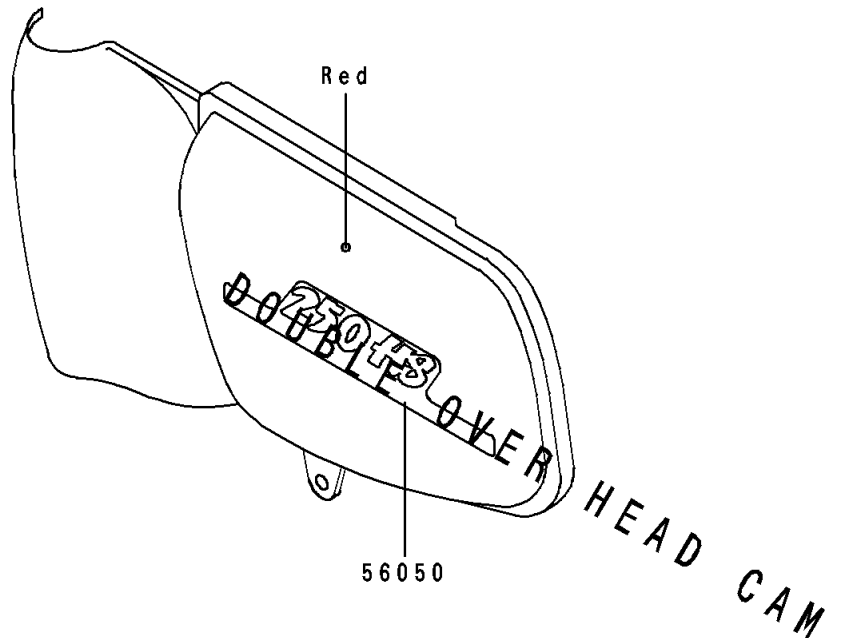

# 1992 Eliminator 250 PARTS DIAGRAM

Decals(Red/Rose)

F 2 8 6 1

# 1992 Eliminator 250 PARTS LIST

Decals(Red/Rose)

ITEM NAME	PART NUMBER	QUANTITY
EMBLEM,FUEL TANK,KAWASAKI (Ref # 56014)	56014-1262	2
MARK,SIDE COVER,250HS (Ref # 56050)	56050-1666	2
MARK,KAWASAKI (Ref # 56050A)	56050-1667	1