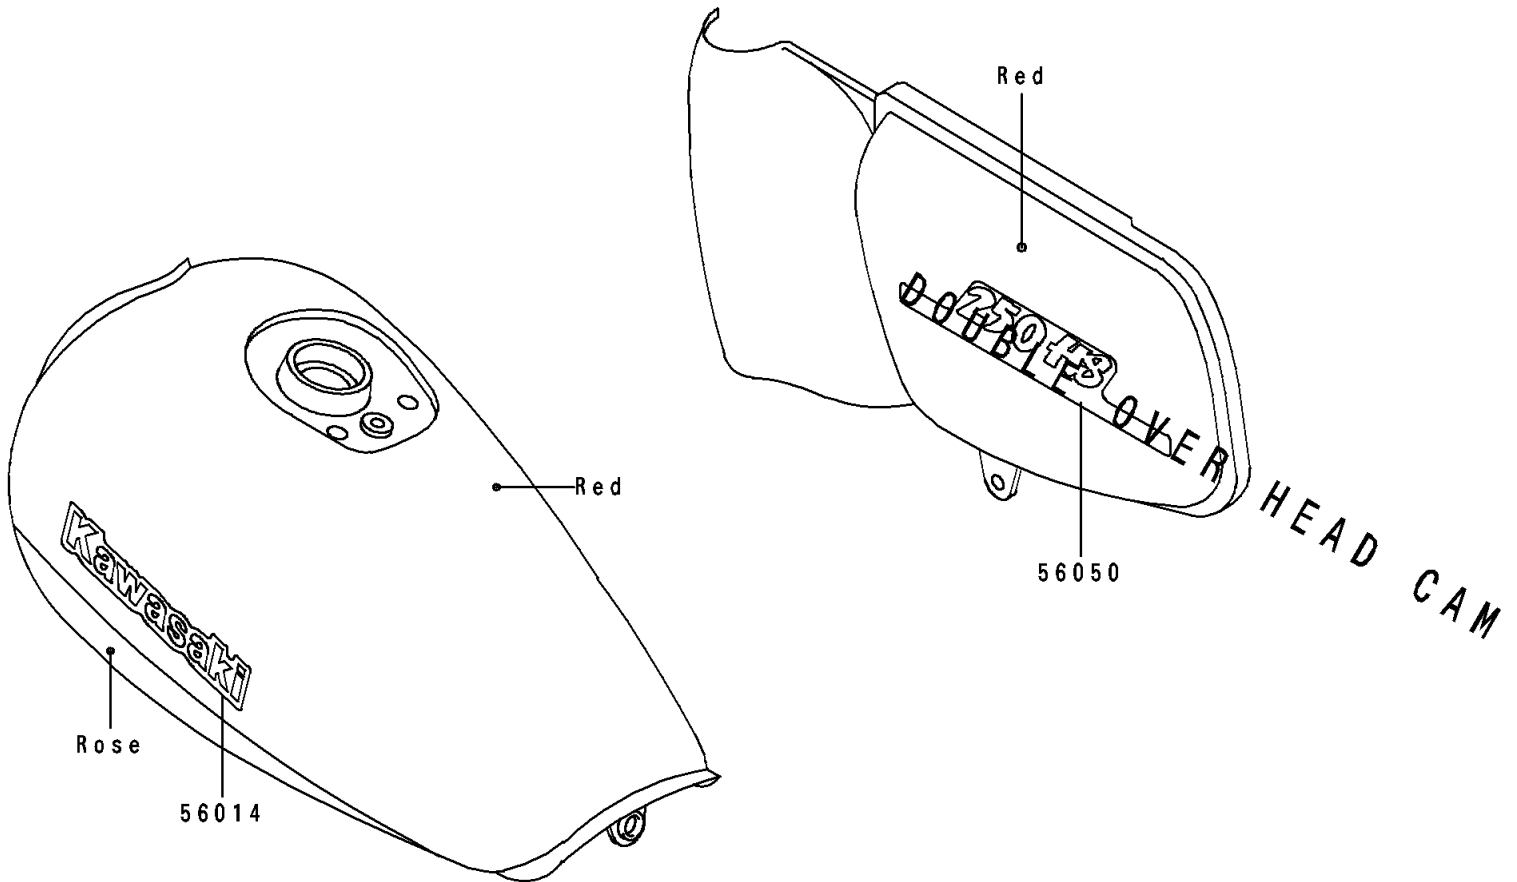

1993 Eliminator 250 PARTS DIAGRAM

Decals(Red/Rose)

F 2 8 6 1

1993 Eliminator 250 PARTS LIST

Decals(Red/Rose)

ITEM NAME	PART NUMBER	QUANTITY
EMBLEM,FUEL TANK,KAWASAKI (Ref # 56014)	56014-1262	2
MARK,SIDE COVER,250HS (Ref # 56050)	56050-1666	2
MARK,KAWASAKI (Ref # 56050A)	56050-1667	1