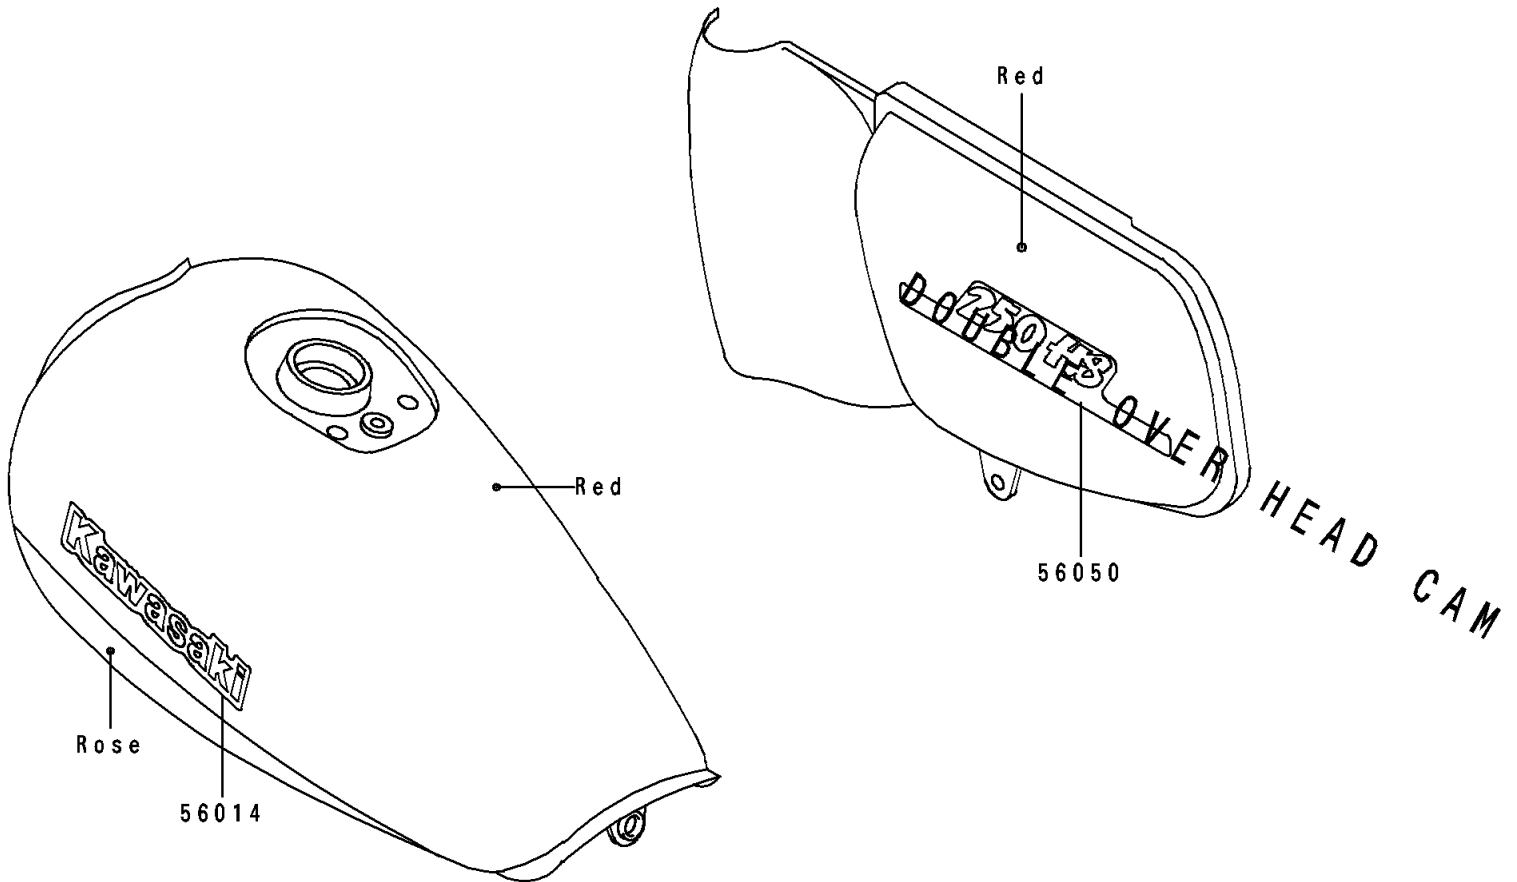

# 1994 Eliminator 250 PARTS DIAGRAM

Decals(Red/Rose)

F 2 8 6 1

# 1994 Eliminator 250 PARTS LIST

Decals(Red/Rose)

ITEM NAME	PART NUMBER	QUANTITY
EMBLEM,FUEL TANK,KAWASAKI (Ref # 56014)	56014-1262	2
MARK,SIDE COVER,250HS (Ref # 56050)	56050-1666	2
MARK,KAWASAKI (Ref # 56050A)	56050-1667	1