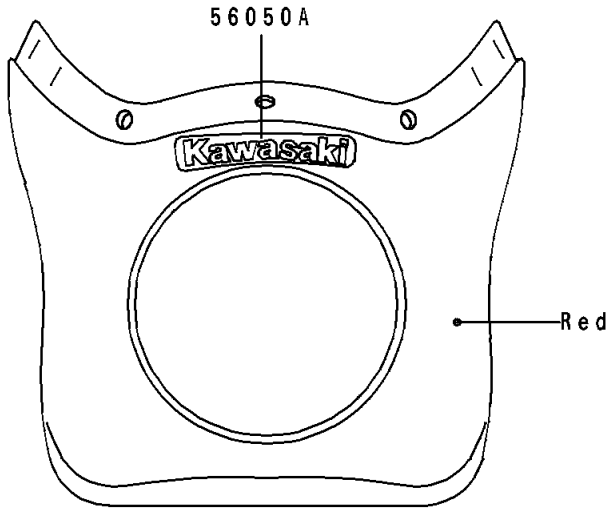

# 1994 Eliminator 250 PARTS DIAGRAM

Decals(Red/Rose)

F 2 8 6 1

# 1994 Eliminator 250 PARTS LIST

Decals(Red/Rose)

ITEM NAME	PART NUMBER	QUANTITY
EMBLEM,FUEL TANK,KAWASAKI (Ref # 56014)	56014-1262	2
MARK,SIDE COVER,250HS (Ref # 56050)	56050-1666	2
MARK,KAWASAKI (Ref # 56050A)	56050-1667	1