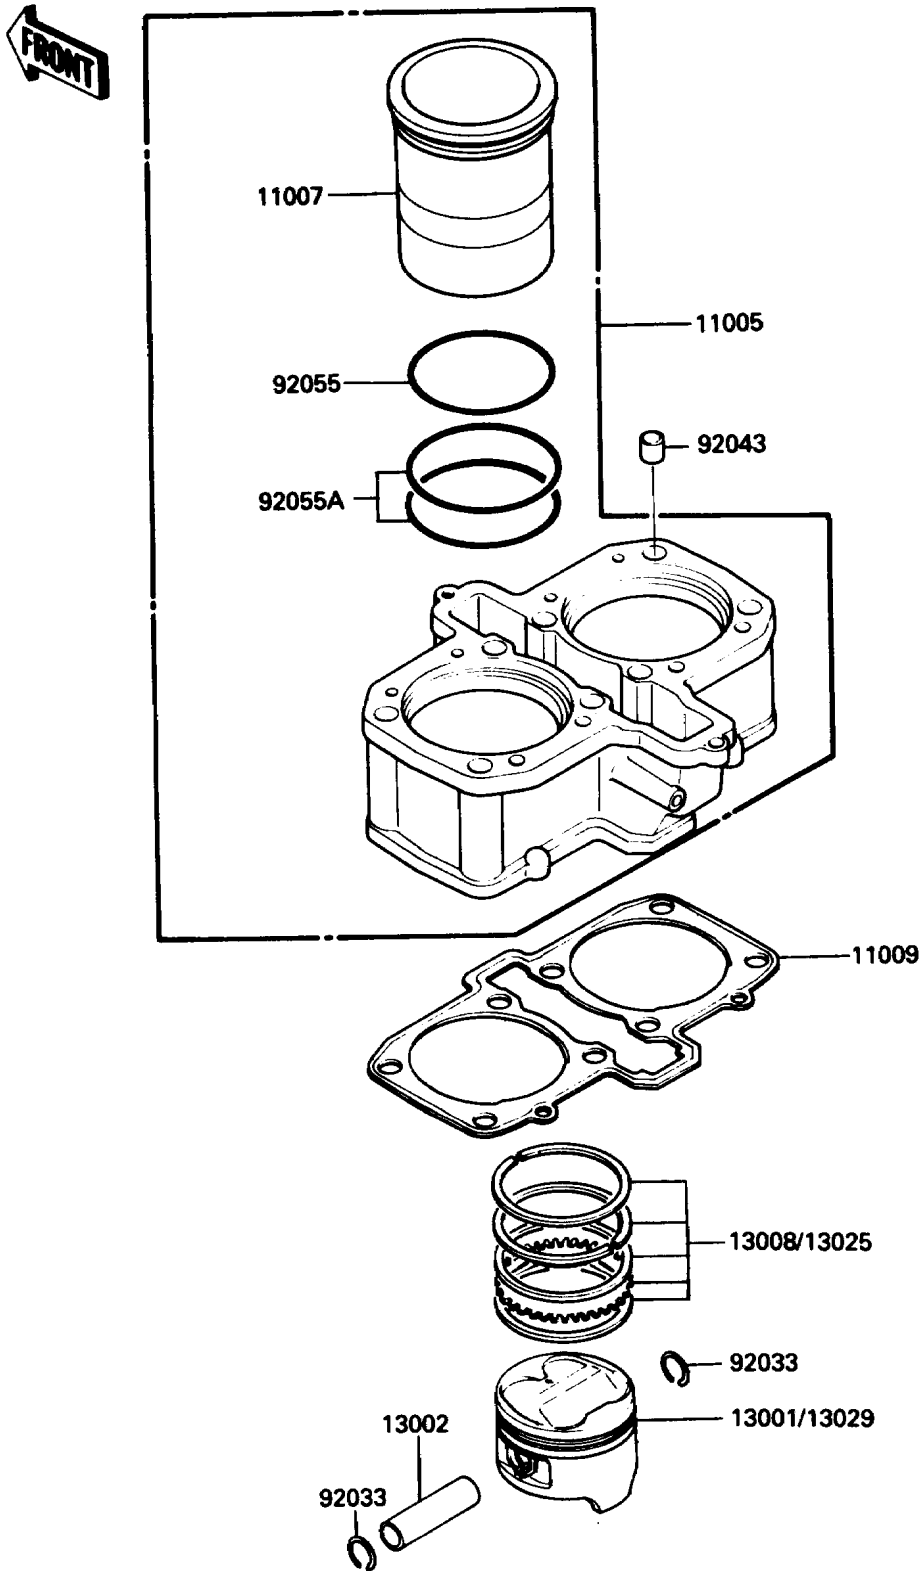

1985 454 LTD PARTS DIAGRAM

Cylinder/Piston(s)

E1120-0075

1985 454 LTD PARTS LIST

Cylinder/Piston(s)

| ITEM NAME | PART NUMBER | QUANTITY |
|--|-------------|----------|
| CYLINDER-ENGINE (Ref # 11005) | 11005-1418 | 1 |
| LINER-CYLINDER (Ref # 11007) | 11007-1079 | 2 |
| GASKET,CYLINDER BASE (Ref # 11009) | 11009-1640 | 1 |
| PISTON-ENGINE,STD (Ref # 13001) | 13001-1206 | 2 |
| PIN-PISTON,12X18X57.2 (Ref # 13002) | 13002-1023 | 2 |
| RING-SET-PISTON,STD (Ref # 13008) | 13008-1053 | 2 |
| RING-SET-PISTON L,O/S 0.50 (Ref # 13025) | 13025-1053 | 2 |
| PISTON-ENGINE L,O/S 0.50 (Ref # 13029) | 13029-1168 | 2 |
| RING-SNAP,20.5X1.2 (Ref # 92033) | 92033-1099 | 4 |
| PIN,11X14X12.3 (Ref # 92043) | 92043-1266 | 2 |
| RING-O,78MM (Ref # 92055) | 92055-1229 | 2 |
| RING-O,79.5MM (Ref # 92055A) | 92055-1230 | 4 |