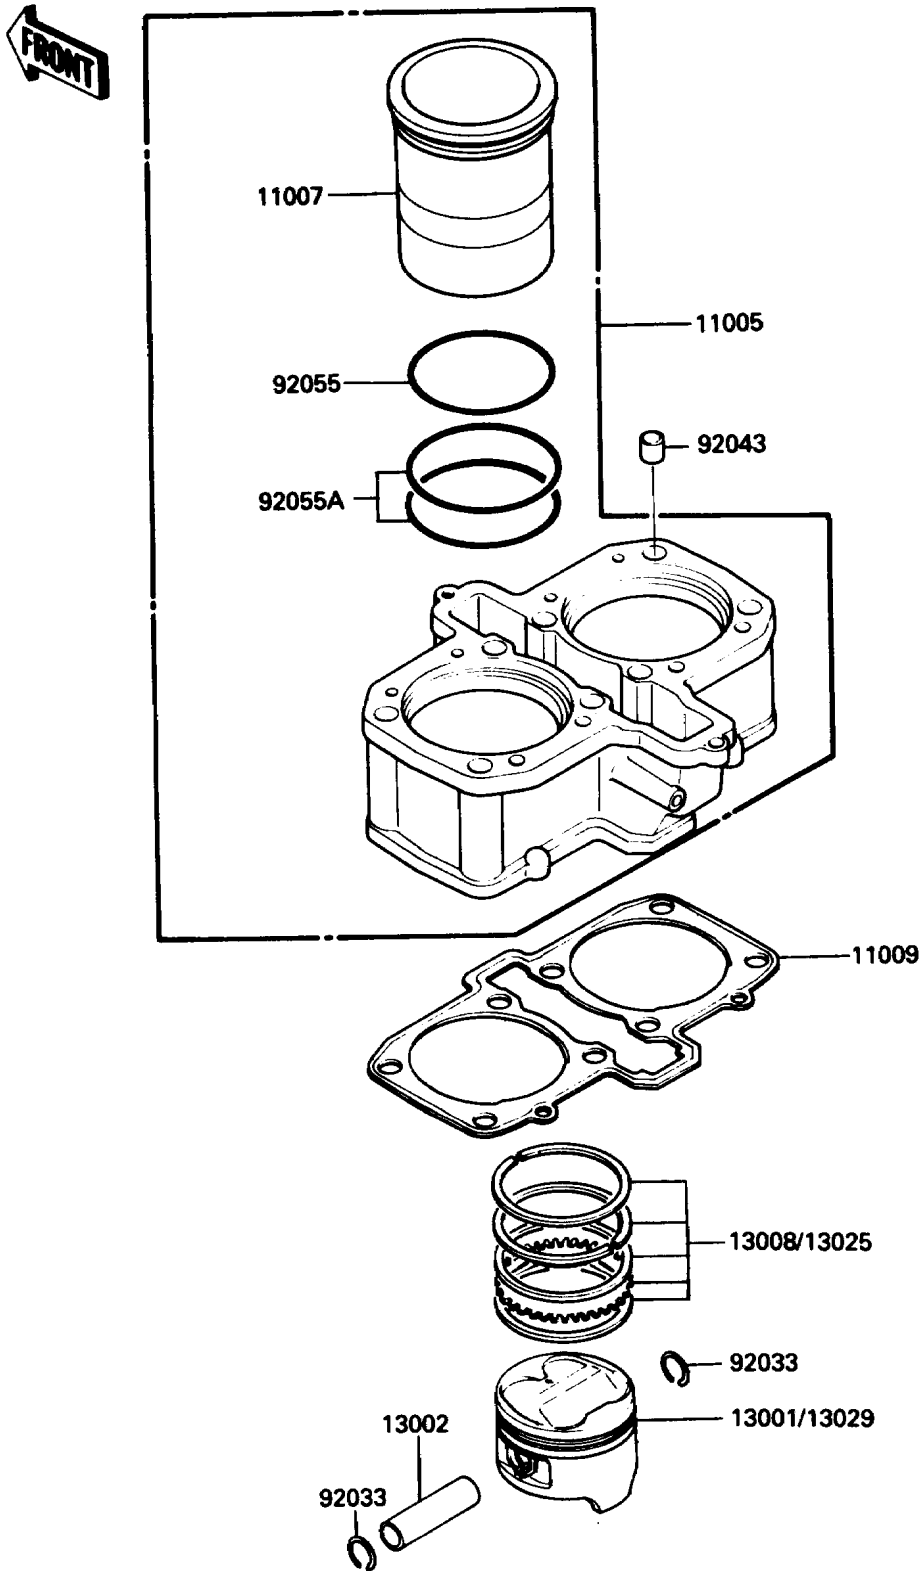

# 1986 454 LTD PARTS DIAGRAM

Cylinder/Piston(s)

E1120-0075

## 1986 454 LTD PARTS LIST

Cylinder/Piston(s)

ITEM NAME	PART NUMBER	QUANTITY
CYLINDER-ENGINE (Ref # 11005)	11005-1418	1
LINER-CYLINDER (Ref # 11007)	11007-1079	2
GASKET,CYLINDER BASE (Ref # 11009)	11009-1640	1
PISTON-ENGINE,STD (Ref # 13001)	13001-1206	2
PIN-PISTON,12X18X57.2 (Ref # 13002)	13002-1023	2
RING-SET-PISTON,STD (Ref # 13008)	13008-1053	2
RING-SET-PISTON L,O/S 0.50 (Ref # 13025)	13025-1053	2
PISTON-ENGINE L,O/S 0.50 (Ref # 13029)	13029-1168	2
RING-SNAP,20.5X1.2 (Ref # 92033)	92033-1099	4
PIN,11X14X12.3 (Ref # 92043)	92043-1266	2
RING-O,78MM (Ref # 92055)	92055-1229	2
RING-O,79.5MM (Ref # 92055A)	92055-1230	4