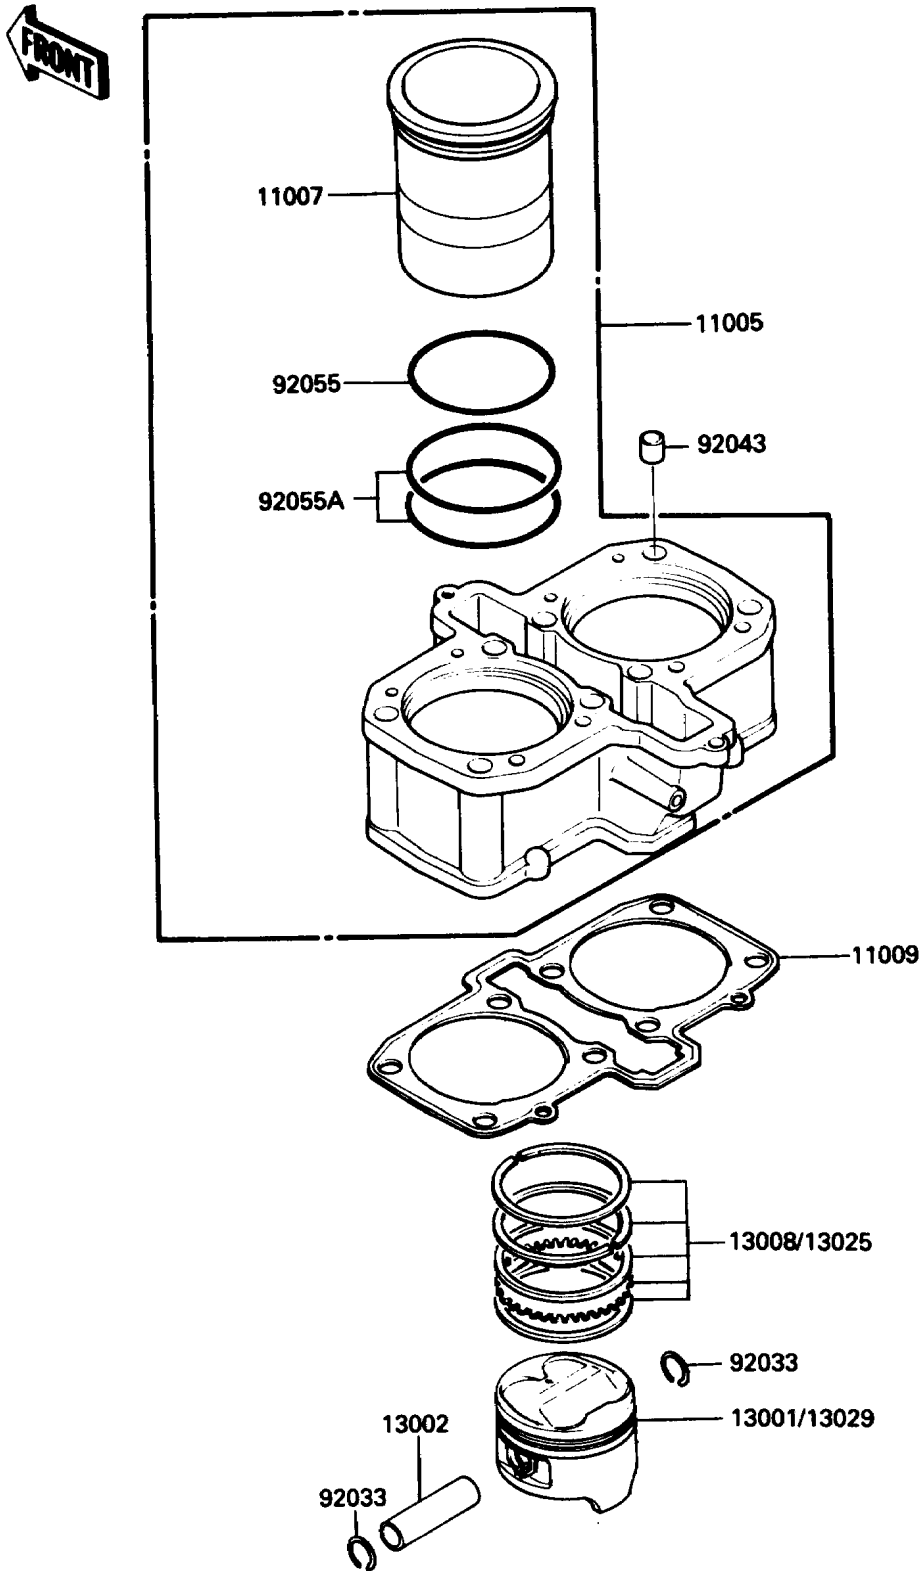

1986 454 LTD PARTS DIAGRAM

Cylinder/Piston(s)

E1120-0075

1986 454 LTD PARTS LIST

Cylinder/Piston(s)

ITEM NAME	PART NUMBER	QUANTITY
CYLINDER-ENGINE (Ref # 11005)	11005-1418	1
LINER-CYLINDER (Ref # 11007)	11007-1079	2
GASKET,CYLINDER BASE (Ref # 11009)	11009-1640	1
PISTON-ENGINE,STD (Ref # 13001)	13001-1206	2
PIN-PISTON,12X18X57.2 (Ref # 13002)	13002-1023	2
RING-SET-PISTON,STD (Ref # 13008)	13008-1053	2
RING-SET-PISTON L,O/S 0.50 (Ref # 13025)	13025-1053	2
PISTON-ENGINE L,O/S 0.50 (Ref # 13029)	13029-1168	2
RING-SNAP,20.5X1.2 (Ref # 92033)	92033-1099	4
PIN,11X14X12.3 (Ref # 92043)	92043-1266	2
RING-O,78MM (Ref # 92055)	92055-1229	2
RING-O,79.5MM (Ref # 92055A)	92055-1230	4