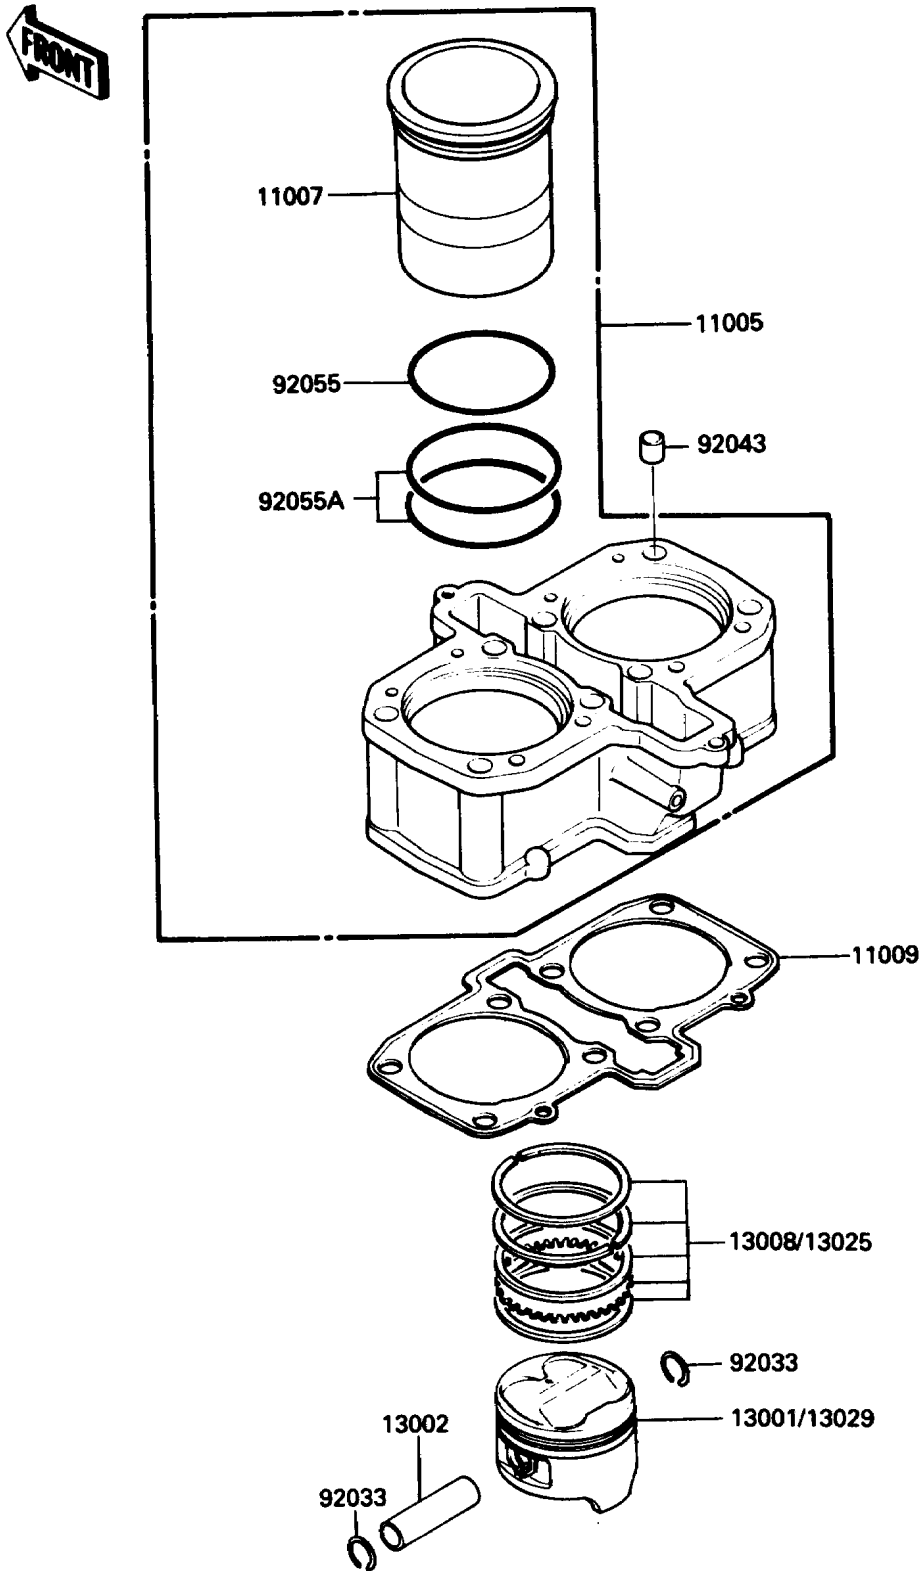

1987 454 LTD PARTS DIAGRAM

Cylinder/Piston(s)

E1120-0075

1987 454 LTD PARTS LIST

Cylinder/Piston(s)

ITEM NAME	PART NUMBER	QUANTITY
CYLINDER-ENGINE (Ref # 11005)	11005-1418	1
LINER-CYLINDER (Ref # 11007)	11007-1079	2
GASKET,CYLINDER BASE (Ref # 11009)	11009-1640	1
PISTON-ENGINE,STD (Ref # 13001)	13001-1206	2
PIN-PISTON,12X18X57.2 (Ref # 13002)	13002-1023	2
RING-SET-PISTON,STD (Ref # 13008)	13008-1053	2
RING-SET-PISTON L,O/S 0.50 (Ref # 13025)	13025-1053	2
PISTON-ENGINE L,O/S 0.50 (Ref # 13029)	13029-1168	2
RING-SNAP,20.5X1.2 (Ref # 92033)	92033-1099	4
PIN,11X14X12.3 (Ref # 92043)	92043-1266	2
RING-O,78MM (Ref # 92055)	92055-1229	2
RING-O,79.5MM (Ref # 92055A)	92055-1230	4