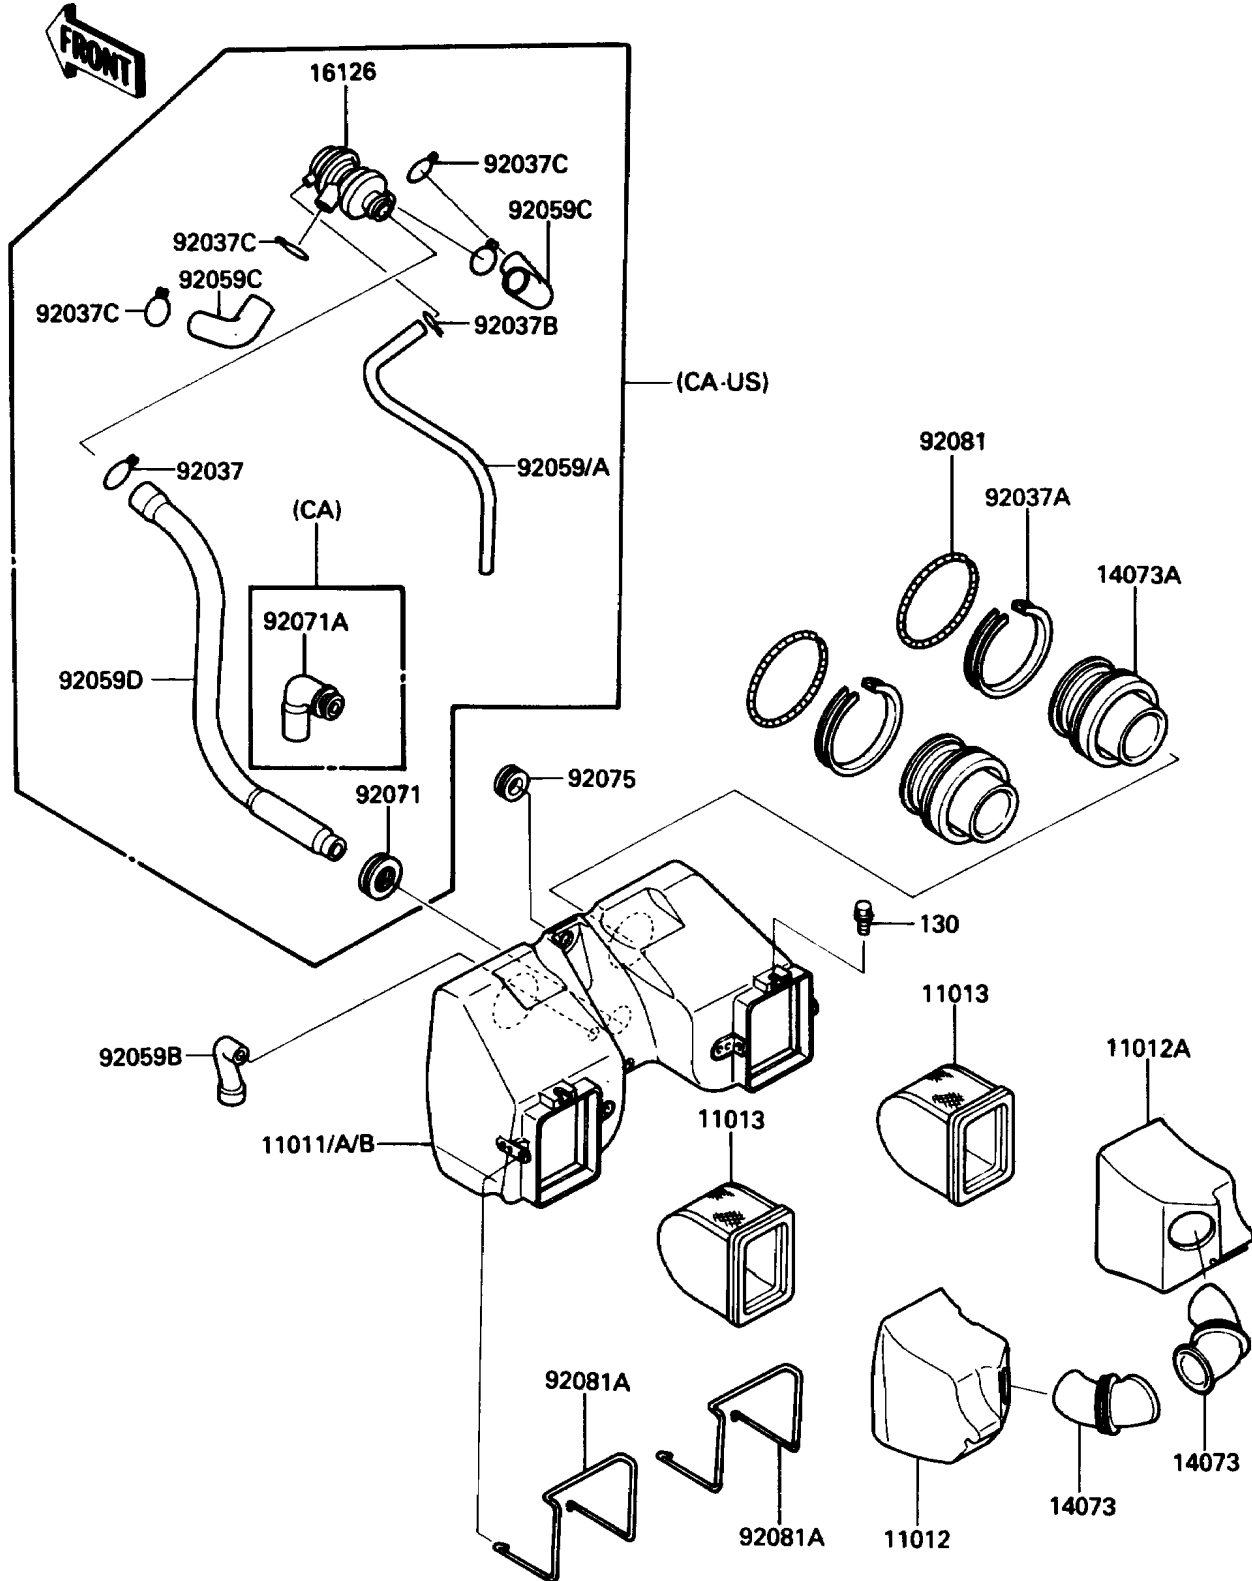

1985 454 LTD PARTS DIAGRAM

Air Cleaner

E1130-0186

1985 454 LTD PARTS LIST

Air Cleaner

ITEM NAME	PART NUMBER	QUANTITY
CASE-AIR FILTER (Ref # 11011)	11011-1184	1
CASE-AIR FILTER (Ref # 11011A)	11011-1188	1
CASE-AIR FILTER (Ref # 11011B)	11011-1198	1
CAP,LH (Ref # 11012)	11012-1429	1
CAP,RH (Ref # 11012A)	11012-1430	1
ELEMENT-AIR FILTER (Ref # 11013)	11013-1126	2
DUCT,INTAKE (Ref # 14073)	14073-1204	2
DUCT,CARBURATOR (Ref # 14073A)	14073-1205	2
VALVE,AIR SWITCH (Ref # 16126)	16126-1005	1
CLAMP,TUBE (Ref # 92037)	92037-1076	1
CLAMP,69MM (Ref # 92037A)	92037-1631	2
CLAMP (Ref # 92037B)	92037-1712	1
CLAMP,TUBE (Ref # 92037C)	92037-213	4
TUBE,4X9X220 (Ref # 92059)	92059-1040	1
TUBE,4X9X290 (Ref # 92059A)	92059-1043	1
TUBE,BREATHER (Ref # 92059B)	92059-1528	1
TUBE,AIR SWITCH VALVE (Ref # 92059C)	92059-1529	2
TUBE,AIR SWITCH VALVE (Ref # 92059D)	92059-1530	1
GROMMET,AIR FILTER (Ref # 92071)	92071-1028	1
GROMMET,AIR FILTER (Ref # 92071A)	92071-1114	1
DAMPER (Ref # 92075)	92075-1185	1
SPRING,COIL,BLACK (Ref # 92081)	92081-1457	2
SPRING,CAP (Ref # 92081A)	92081-1784	2
BOLT-FLANGED,6X8 (Ref # 130)	130B0608	2