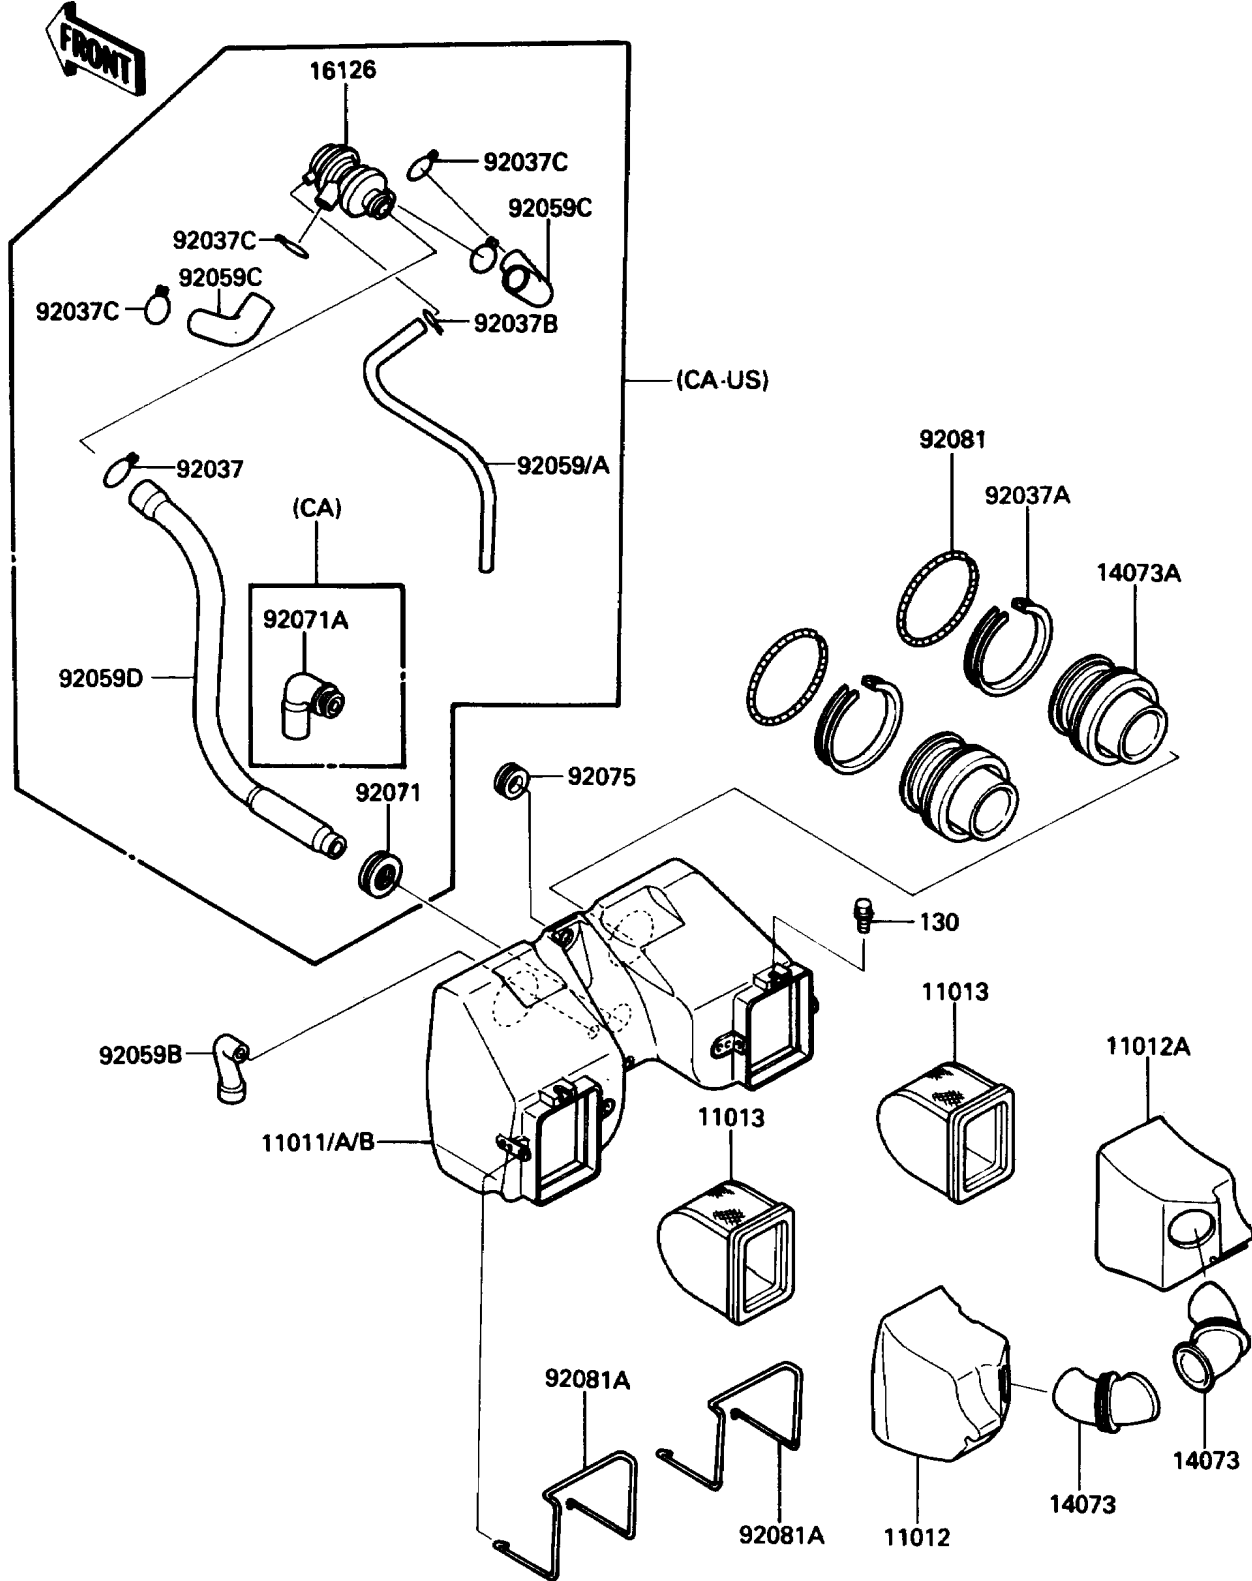

1985 454 LTD PARTS DIAGRAM

Air Cleaner

E1130-0186

1985 454 LTD PARTS LIST

Air Cleaner

ITEM NAME	PART NUMBER	QUANTITY
CASE-AIR FILTER (Ref # 11011)	11011-1184	1
CASE-AIR FILTER (Ref # 11011A)	11011-1188	1
CASE-AIR FILTER (Ref # 11011B)	11011-1198	1
CAP,LH (Ref # 11012)	11012-1429	1
CAP,RH (Ref # 11012A)	11012-1430	1
ELEMENT-AIR FILTER (Ref # 11013)	11013-1126	2
DUCT,INTAKE (Ref # 14073)	14073-1204	2
DUCT,CARBURATOR (Ref # 14073A)	14073-1205	2
VALVE,AIR SWITCH (Ref # 16126)	16126-1005	1
CLAMP,TUBE (Ref # 92037)	92037-1076	1
CLAMP,69MM (Ref # 92037A)	92037-1631	2
CLAMP (Ref # 92037B)	92037-1712	1
CLAMP,TUBE (Ref # 92037C)	92037-213	4
TUBE,4X9X220 (Ref # 92059)	92059-1040	1
TUBE,4X9X290 (Ref # 92059A)	92059-1043	1
TUBE,BREATHER (Ref # 92059B)	92059-1528	1
TUBE,AIR SWITCH VALVE (Ref # 92059C)	92059-1529	2
TUBE,AIR SWITCH VALVE (Ref # 92059D)	92059-1530	1
GROMMET,AIR FILTER (Ref # 92071)	92071-1028	1
GROMMET,AIR FILTER (Ref # 92071A)	92071-1114	1
DAMPER (Ref # 92075)	92075-1185	1
SPRING,COIL,BLACK (Ref # 92081)	92081-1457	2
SPRING,CAP (Ref # 92081A)	92081-1784	2
BOLT-FLANGED,6X8 (Ref # 130)	130B0608	2