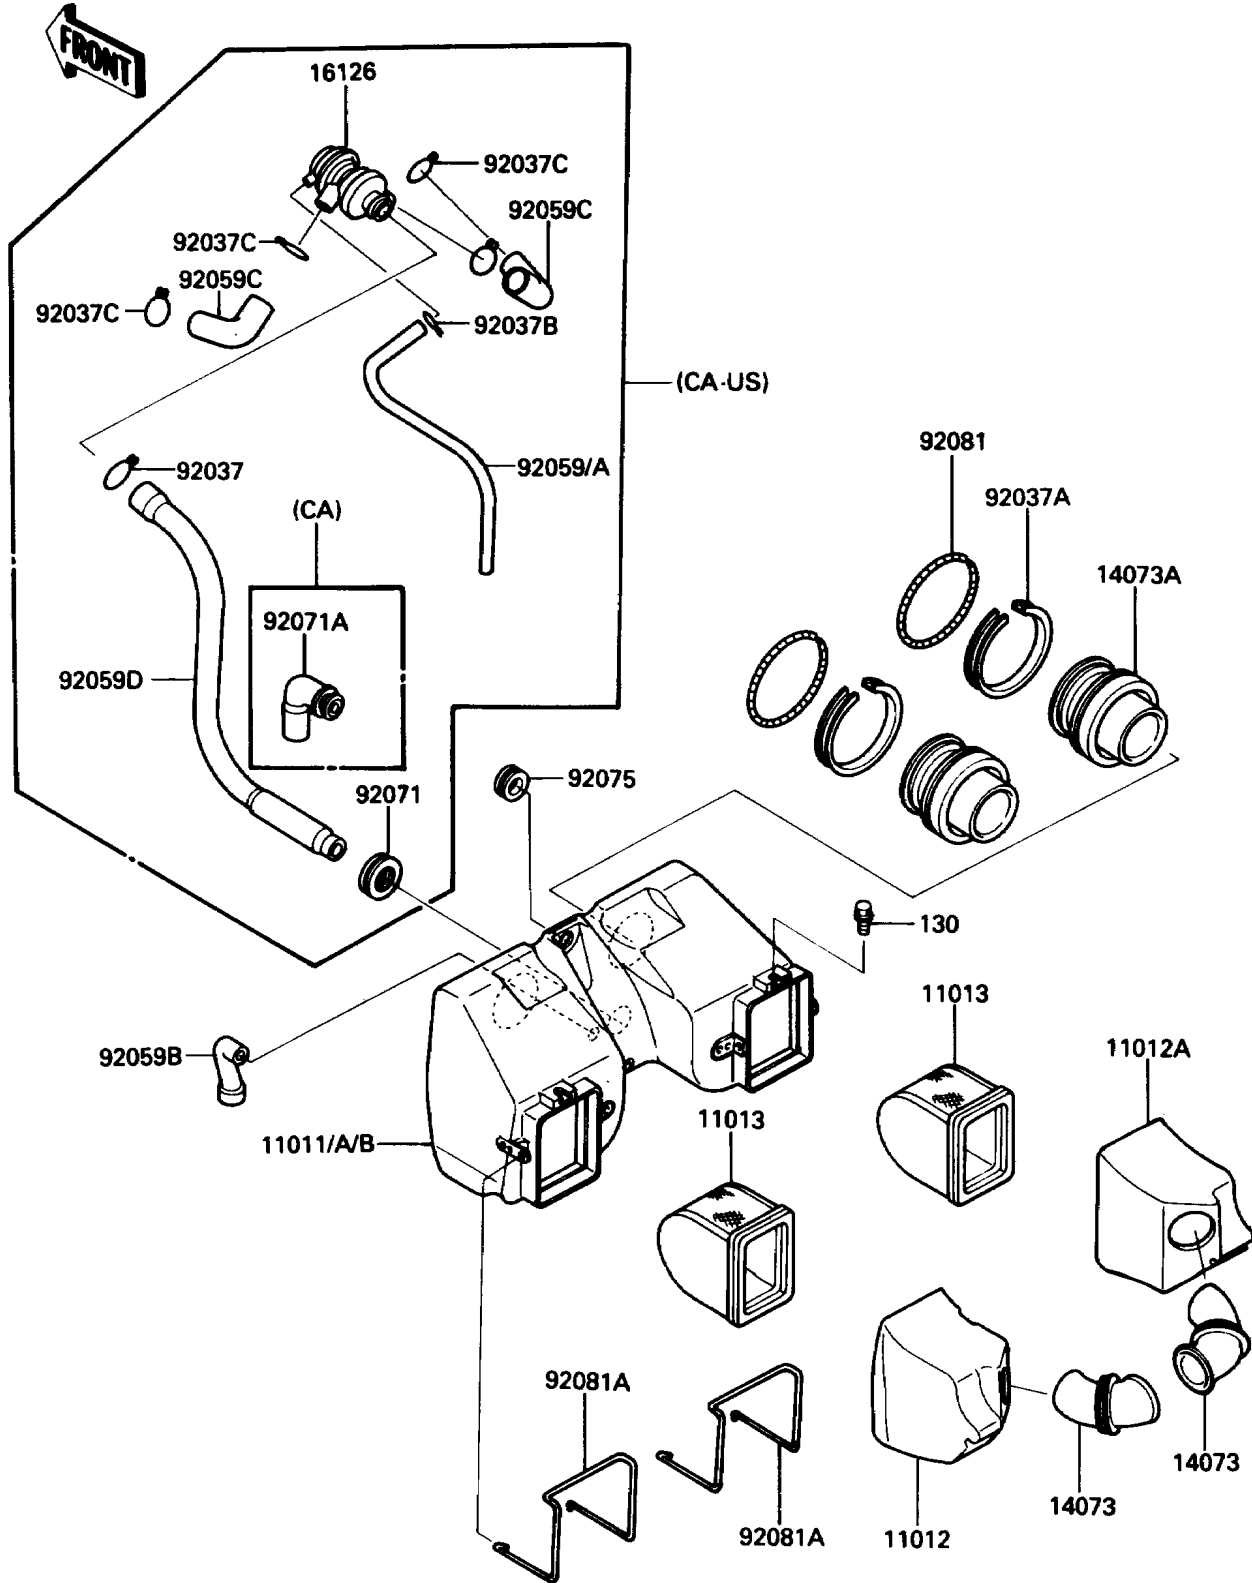

1986 454 LTD PARTS DIAGRAM

Air Cleaner

E1130-0186

1986 454 LTD PARTS LIST

Air Cleaner

ITEM NAME	PART NUMBER	QUANTITY
CASE-AIR FILTER (Ref # 11011)	11011-1184	1
CASE-AIR FILTER (Ref # 11011A)	11011-1188	1
CASE-AIR FILTER (Ref # 11011B)	11011-1198	1
CAP,LH (Ref # 11012)	11012-1429	1
CAP,RH (Ref # 11012A)	11012-1430	1
ELEMENT-AIR FILTER (Ref # 11013)	11013-1126	2
DUCT,INTAKE (Ref # 14073)	14073-1204	2
DUCT,CARBURATOR (Ref # 14073A)	14073-1205	2
VALVE,AIR SWITCH (Ref # 16126)	16126-1005	1
CLAMP,TUBE (Ref # 92037)	92037-1076	1
CLAMP,69MM (Ref # 92037A)	92037-1631	2
CLAMP (Ref # 92037B)	92037-1712	1
CLAMP,TUBE (Ref # 92037C)	92037-213	4
TUBE,4X9X220 (Ref # 92059)	92059-1040	1
TUBE,4X9X290 (Ref # 92059A)	92059-1043	1
TUBE,BREATHER (Ref # 92059B)	92059-1528	1
TUBE,AIR SWITCH VALVE (Ref # 92059C)	92059-1529	2
TUBE,AIR SWITCH VALVE (Ref # 92059D)	92059-1530	1
GROMMET,AIR FILTER (Ref # 92071)	92071-1028	1
GROMMET,AIR FILTER (Ref # 92071A)	92071-1114	1
DAMPER (Ref # 92075)	92075-1185	1
SPRING,COIL,BLACK (Ref # 92081)	92081-1457	2
SPRING,CAP (Ref # 92081A)	92081-1784	2
BOLT-FLANGED,6X8 (Ref # 130)	130B0608	2