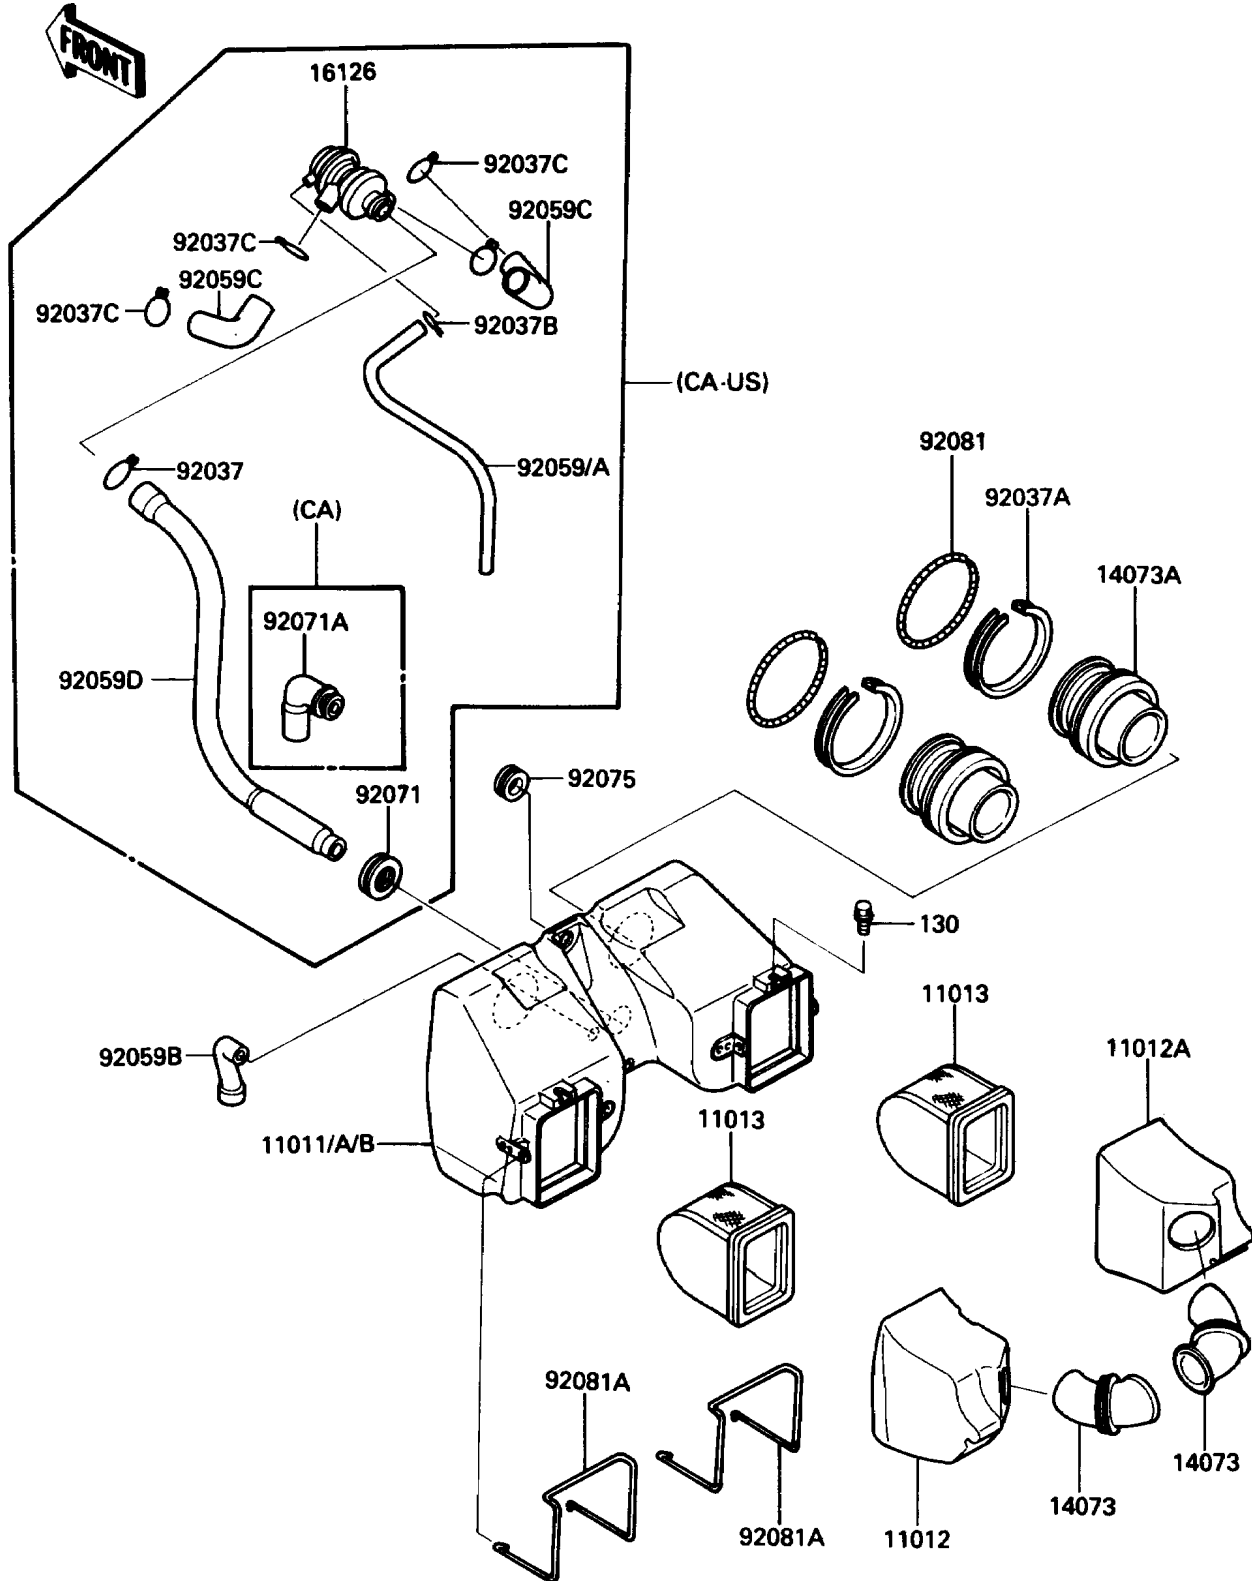

# 1989 454 LTD PARTS DIAGRAM

Air Cleaner

E1130-0186

# 1989 454 LTD PARTS LIST

## Air Cleaner

ITEM NAME	PART NUMBER	QUANTITY
CASE-AIR FILTER (Ref # 11011)	11011-1184	1
CASE-AIR FILTER (Ref # 11011A)	11011-1188	1
CASE-AIR FILTER (Ref # 11011B)	11011-1198	1
CAP,LH (Ref # 11012)	11012-1429	1
CAP,RH (Ref # 11012A)	11012-1430	1
ELEMENT-AIR FILTER (Ref # 11013)	11013-1126	2
DUCT,INTAKE (Ref # 14073)	14073-1204	2
DUCT,CARBURATOR (Ref # 14073A)	14073-1205	2
VALVE,AIR SWITCH (Ref # 16126)	16126-1005	1
CLAMP,TUBE (Ref # 92037)	92037-1076	1
CLAMP,69MM (Ref # 92037A)	92037-1631	2
CLAMP (Ref # 92037B)	92037-1712	1
CLAMP,TUBE (Ref # 92037C)	92037-213	4
TUBE,4X9X220 (Ref # 92059)	92059-1040	1
TUBE,4X9X290 (Ref # 92059A)	92059-1043	1
TUBE,BREATHER (Ref # 92059B)	92059-1528	1
TUBE,AIR SWITCH VALVE (Ref # 92059C)	92059-1529	2
TUBE,AIR SWITCH VALVE (Ref # 92059D)	92059-1530	1
GROMMET,AIR FILTER (Ref # 92071)	92071-1028	1
GROMMET,AIR FILTER (Ref # 92071A)	92071-1114	1
DAMPER (Ref # 92075)	92075-1185	1
SPRING,COIL,BLACK (Ref # 92081)	92081-1457	2
SPRING,CAP (Ref # 92081A)	92081-1784	2
BOLT-FLANGED,6X8 (Ref # 130)	130B0608	2