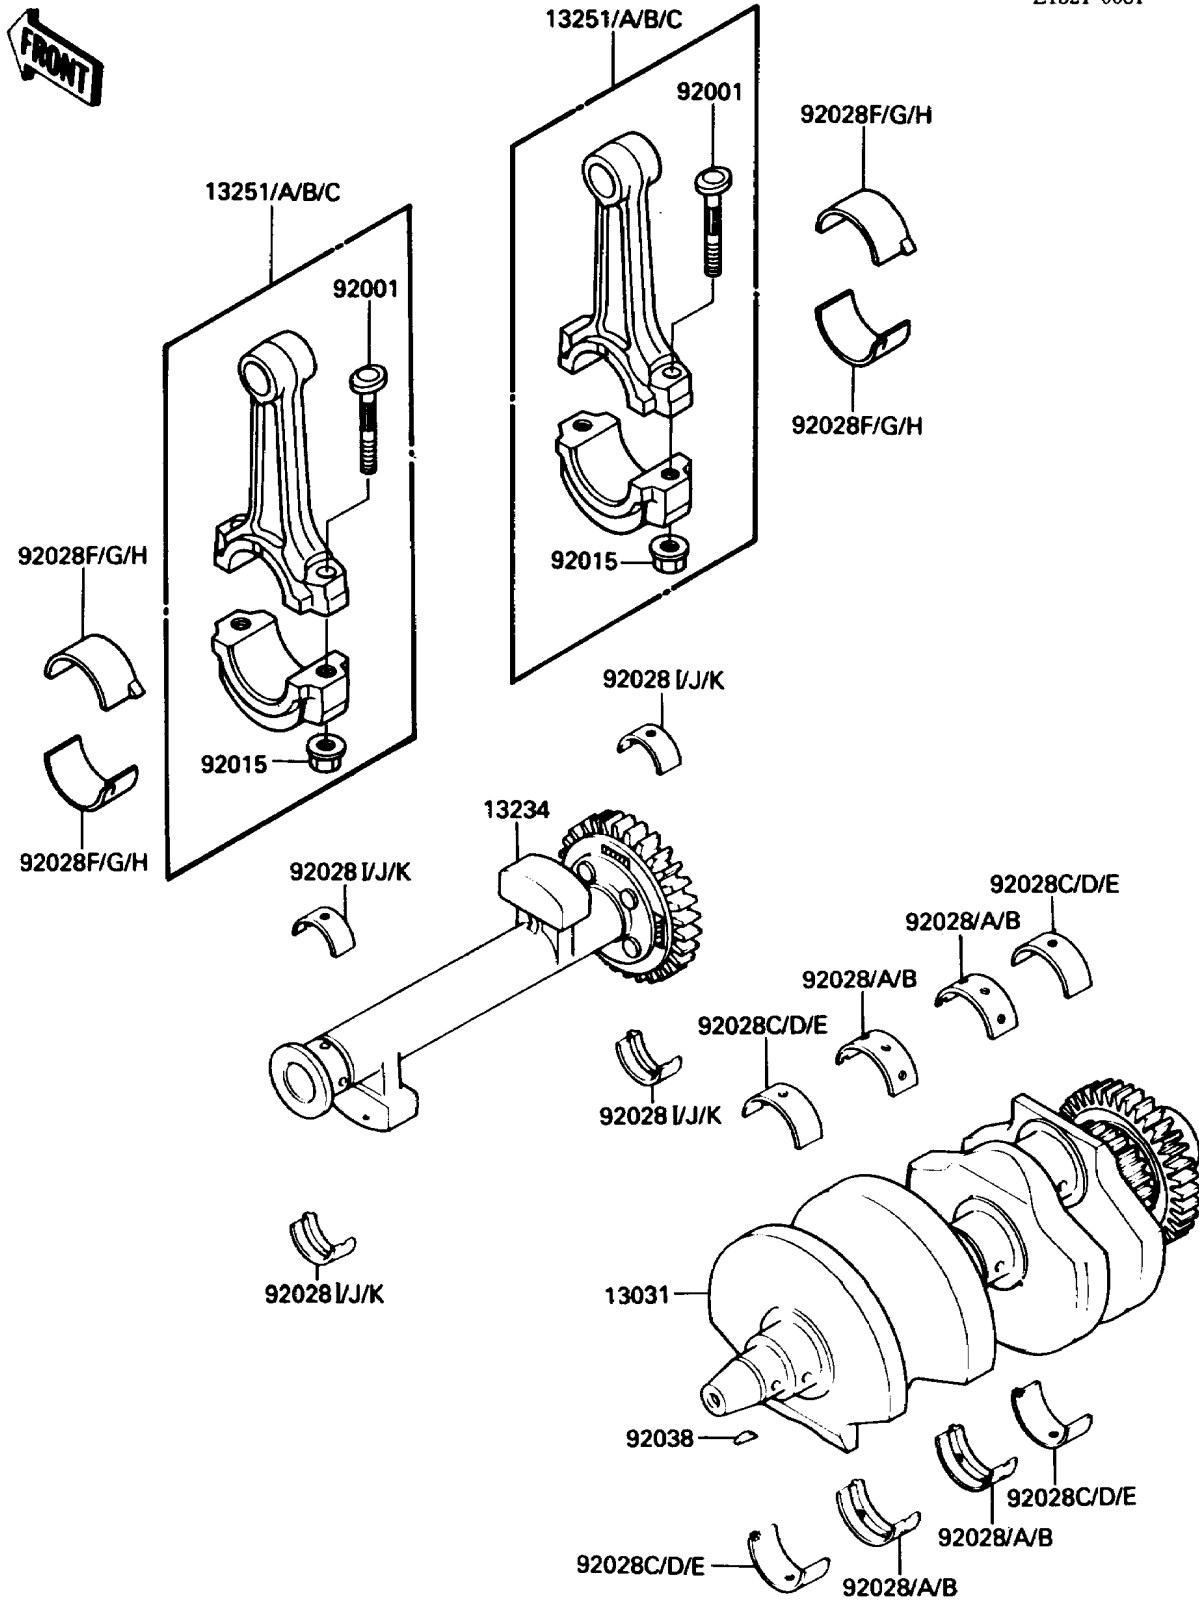

1985 454 LTD PARTS DIAGRAM

Crankshaft

E1321-0081

1985 454 LTD PARTS LIST

Crankshaft

ITEM NAME	PART NUMBER	QUANTITY
CRANKSHAFT-COMP (Ref # 13031)	13031-1185	1
SHAFT-COMP,BALANCER (Ref # 13234)	13234-1071	1
ROD-ASSY-CONNECTING,G (Ref # 13251)	13251-1067-GG	2
ROD-ASSY-CONNECTING,H (Ref # 13251A)	13251-1067-HH	2
ROD-ASSY-CONNECTING,I (Ref # 13251B)	13251-1067-II	2
ROD-ASSY-CONNECTING,J (Ref # 13251C)	13251-1067-JJ	2
BOLT,CONNECTING ROD,8MM (Ref # 92001)	92001-1887	4
NUT,FLANGED,8MM (Ref # 92015)	92015-1311	4
BUSHING,CRANKSHAFT,BLUE (Ref # 92028)	92028-1100	AR
BUSHING,CRANKSHAFT,BLACK (Ref # 92028A)	92028-1101	AR
BUSHING,CRANKSHAFT,BROWN (Ref # 92028B)	92028-1102	AR
BUSHING,CRANKSHAFT,BLUE (Ref # 92028C)	92028-1272	AR
BUSHING,CRANKSHAFT,BLACK (Ref # 92028D)	92028-1273	AR
BUSHING,CRANKSHAFT,BROWN (Ref # 92028E)	92028-1274	AR
BUSHING,CONNECTING ROD,BLUE (Ref # 92028F)	92028-1348	AR
BUSHING,CONNECTING ROD,BLACK (Ref # 92028G)	92028-1349	AR
BUSHING,CONNECTING ROD,BROWN (Ref # 92028H)	92028-1350	AR
BUSHING,BALANCER,LH,BLUE (Ref # 92028I)	92028-1495	AR
BUSHING,BALANCER,LH,BLACK (Ref # 92028J)	92028-1496	AR
BUSHING,BALANCER,LH,BROWN (Ref # 92028K)	92028-1497	AR
KEY,WOODRUFF (Ref # 92038)	92038-001	1